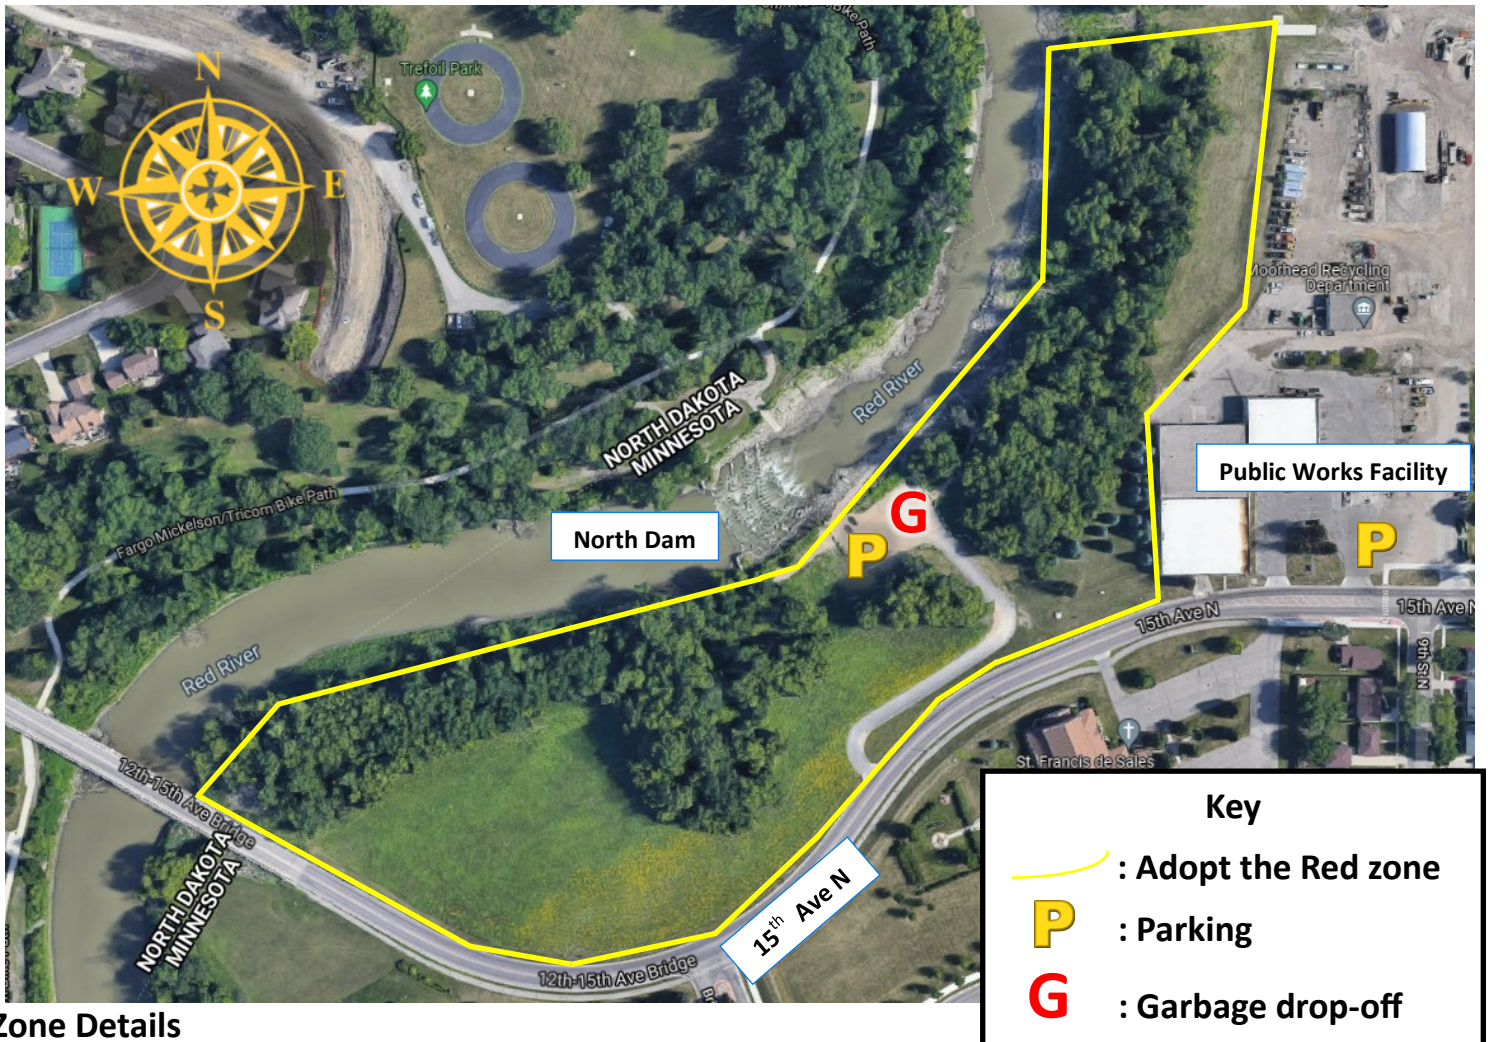

Parks and Recreation

1300 15th Ave N | Moorhead, MN 56560 | 218.299.5340
moorheadparks.com | parkandrec@moorheadmn.gov

Adopt the Red Zone 1: North Dam

Zone Details

Public Works Facility to 15th Ave N Bridge

Recommended Parking Address: Parking is available at the small lot near the North Dam (Turn onto the gravel road off 15th Ave N in between the Public Works Facility and the 15th Ave N bridge).

Alternative Parking Information: Another option is parking at 700 15th Ave N (Public Works Facility).

Adopted by:

Acres: 15

Zone Coverage: If capable, don't walk on the trails. Instead, walk along the tree line scanning for garbage in the brush and also in the grassy areas on both sides of the trail. This might require making multiple passes through the zone. This will help find garbage that can't be seen from the trail.

Garbage: Tied and placed inside the garbage can at the North Dam parking lot or off the gravel road leading to the North Dam parking lot. Please notify Moorhead Parks and Recreation of location when complete with the clean up to have garbage bags picked up: parkandrec@moorheadmn.gov.