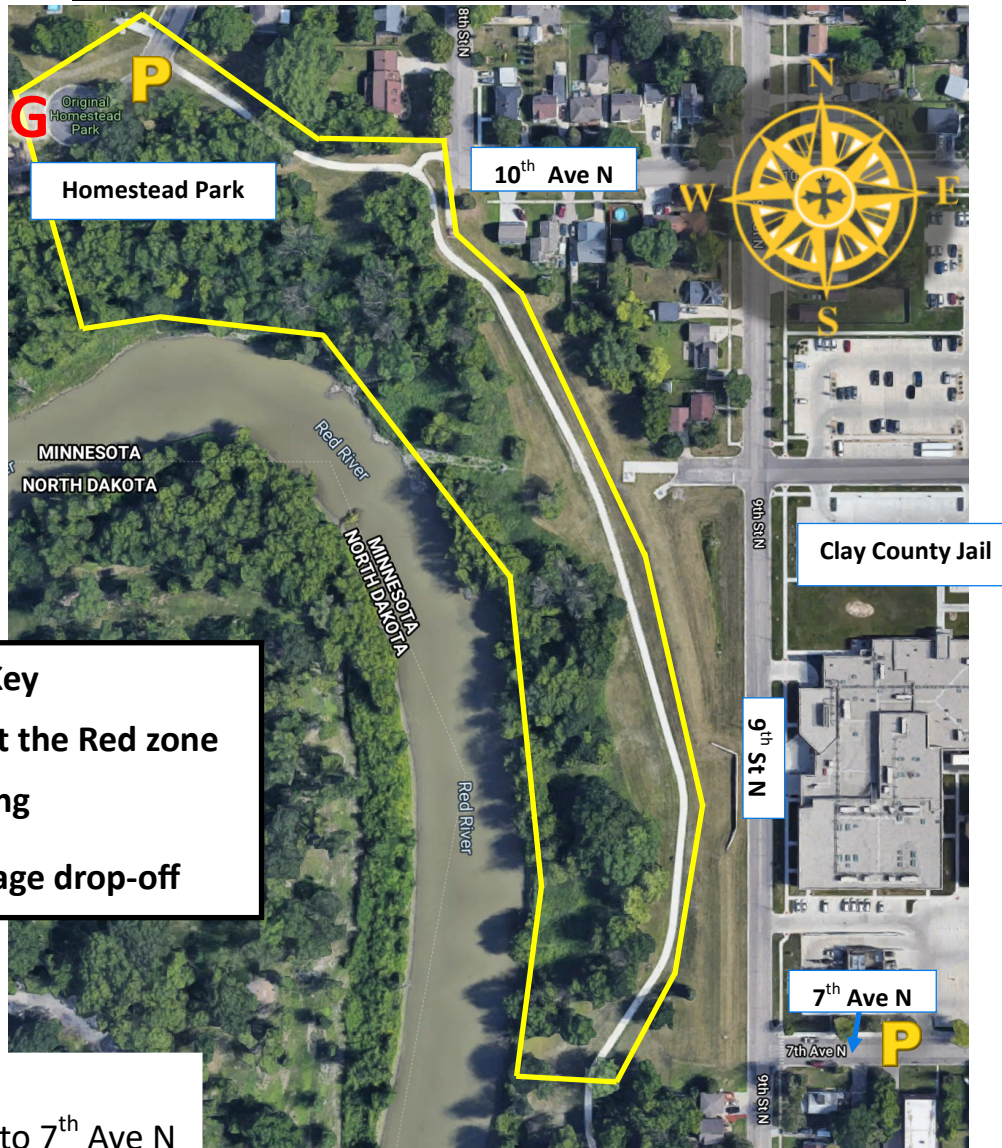

Parks and Recreation

1300 15th Ave N | Moorhead, MN 56560 | 218.299.5340
moorheadparks.com | parkandrec@moorheadmn.gov

Adopt the Red Zone 2: Homestead Trail- A

Zone Details

Homestead Park to 7th Ave N

Recommended Parking Address: Street parking is available at 1002 7th St N (Homestead Park).

Alternative Parking Information: Another option is street parking on 7th Ave N.

Adopted by:

Acres: 8

Zone Coverage: If capable, don't walk on the trails. Instead, walk along the tree line scanning for garbage in the brush and also in the grassy areas on both sides of the trail. This might require making multiple passes through the zone. This will help find garbage that can't be seen from the trail.

Garbage: Tied and placed inside the garbage can at Homestead Park or off the paved trail. Please notify Moorhead Parks and Recreation of location when complete with a clean up to have trash bags picked up: parkandrec@moorheadmn.gov.