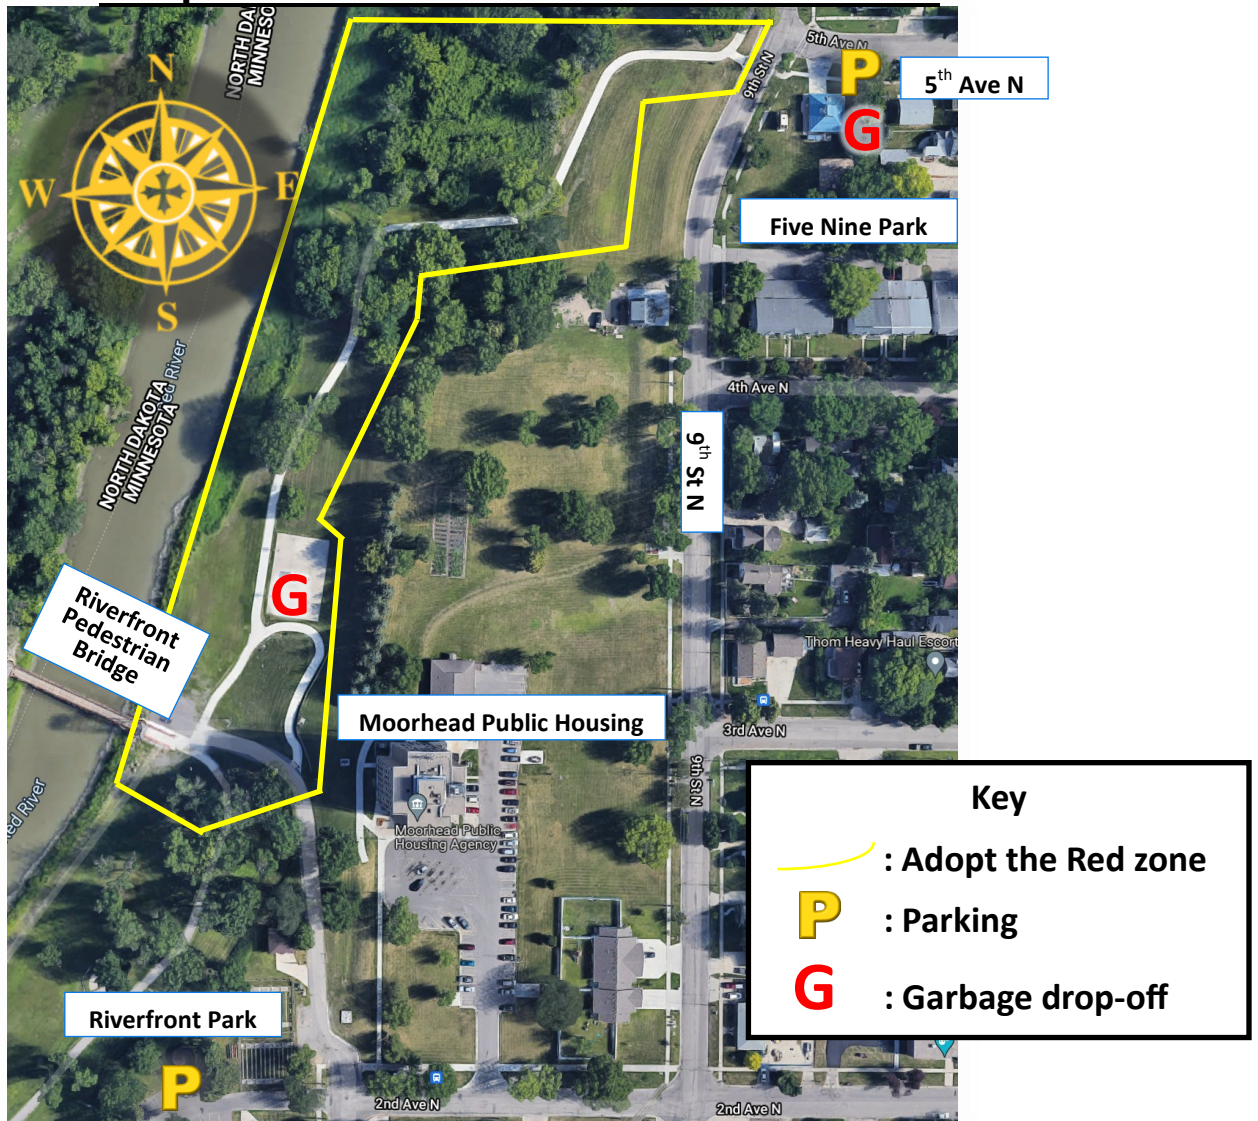

Parks and Recreation

1300 15th Ave N | Moorhead, MN 56560 | 218.299.5340
moorheadparks.com | parkandrec@moorheadmn.gov

Adopt the Red Zone 3: Homestead Trail– B

Zone Details

Five Nine Park to Riverfront Pedestrian Bridge

Recommended Parking Address: Parking is available at 600 1st Ave N (Riverfront Park).

Alternative Parking Information: Another option is street parking on 5th Ave N.

Adopted by:

Acres: 5

Zone Coverage: If capable, don't walk on the trails. Instead, walk along the tree line scanning for garbage in the brush and also in the grassy areas on both sides of the trail. This might require making multiple passes through the zone. This will help find garbage that can't be seen from the trail.

Garbage: Tied and placed inside the garbage can at Five Nine Park or near the basketball courts near the Riverfront Pedestrian Bridge. Please notify Moorhead Parks and Recreation of location when complete with a clean up to have trash bags picked up: parkandrec@moorheadmn.gov.