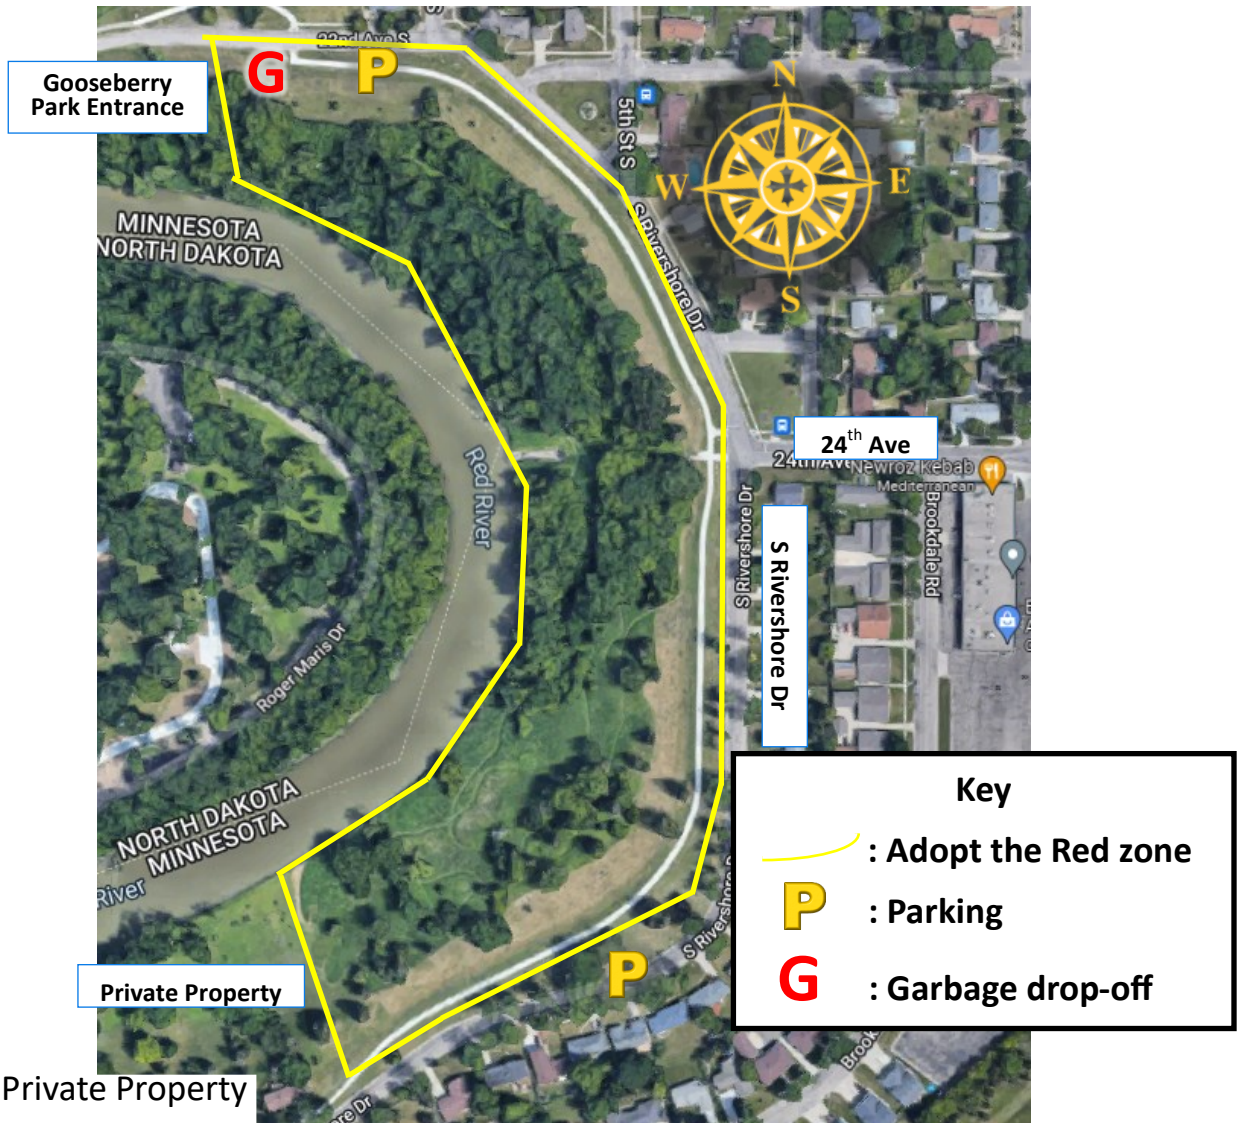

Parks and Recreation

1300 15th Ave N | Moorhead, MN 56560 | 218.299.5340
moorheadparks.com | parkandrec@moorheadmn.gov

Adopt the Red Zone 7: Blue Goose Trail-A

Zone Details

Gooseberry Park to Private Property

Recommended Parking Address: Street parking is available near the entrance of Gooseberry Park (2201 S Rivershore Dr).

Alternative Parking Information: Street parking available on S Rivershore Dr.

Adopted by:

Acres: 14

Zone Coverage: If capable, don't walk on the trails. Instead, walk along the tree line scanning for garbage in the brush and also in the grassy areas on both sides of the trail. This might require making multiple passes through the zone. This will help find garbage that can't be seen from the trail.

Garbage: Tied and placed off of the paved path near the entrance of Gooseberry Park or along the paved path along S Rivershore Dr. Please notify Moorhead Parks and Recreation of location when complete with a clean up to have trash bags picked up: parkandrec@moorheadmn.gov.