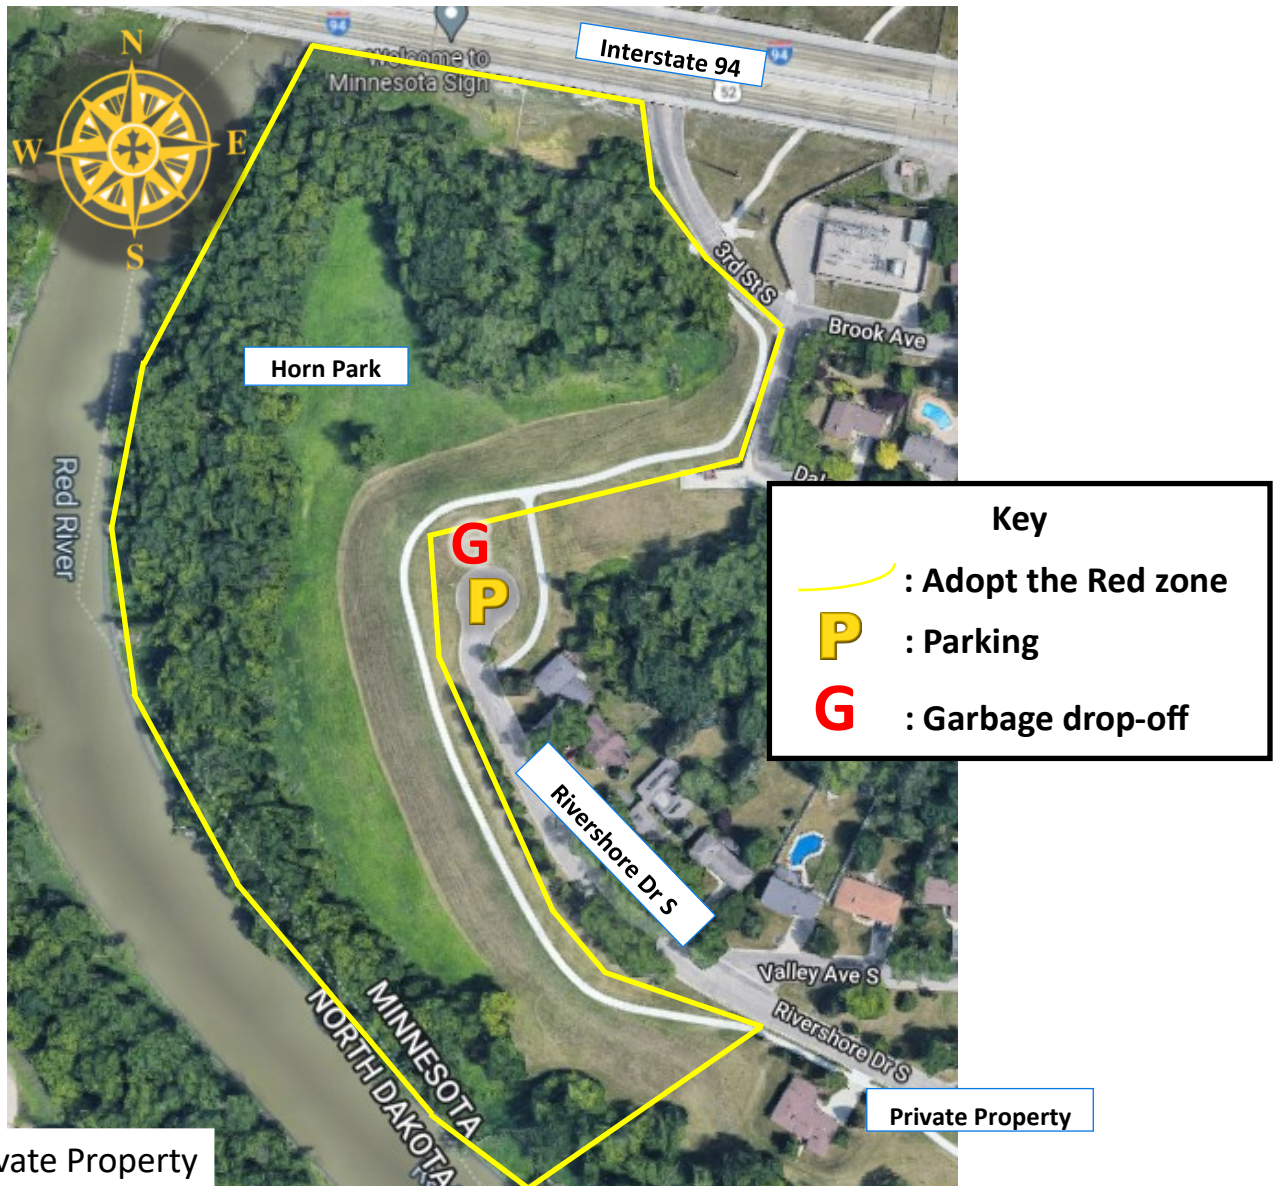

Parks and Recreation

1300 15th Ave N | Moorhead, MN 56560 | 218.299.5340
moorheadparks.com | parkandrec@moorheadmn.gov

Adopt the Red Zone 9: Blue Goose Trail-B

Zone Details

Horn Park to Private Property

Recommended Parking Address: Street parking available at 3001 Rivershore Dr (Horn Park).

Adopted by:

Acres: 14

Zone Coverage: If capable, don't walk on the trails. Instead, walk along the tree line scanning for garbage in the brush and also in the grassy areas on both sides of the trail. This might require making multiple passes through the zone. This will help find garbage that can't be seen from the trail.

Garbage: Tied and placed off the Horn Park cul-de-sac. Please notify Moorhead Parks and Recreation of location when complete with a clean up to have trash bags picked up:
parkandrec@moorheadmn.gov.