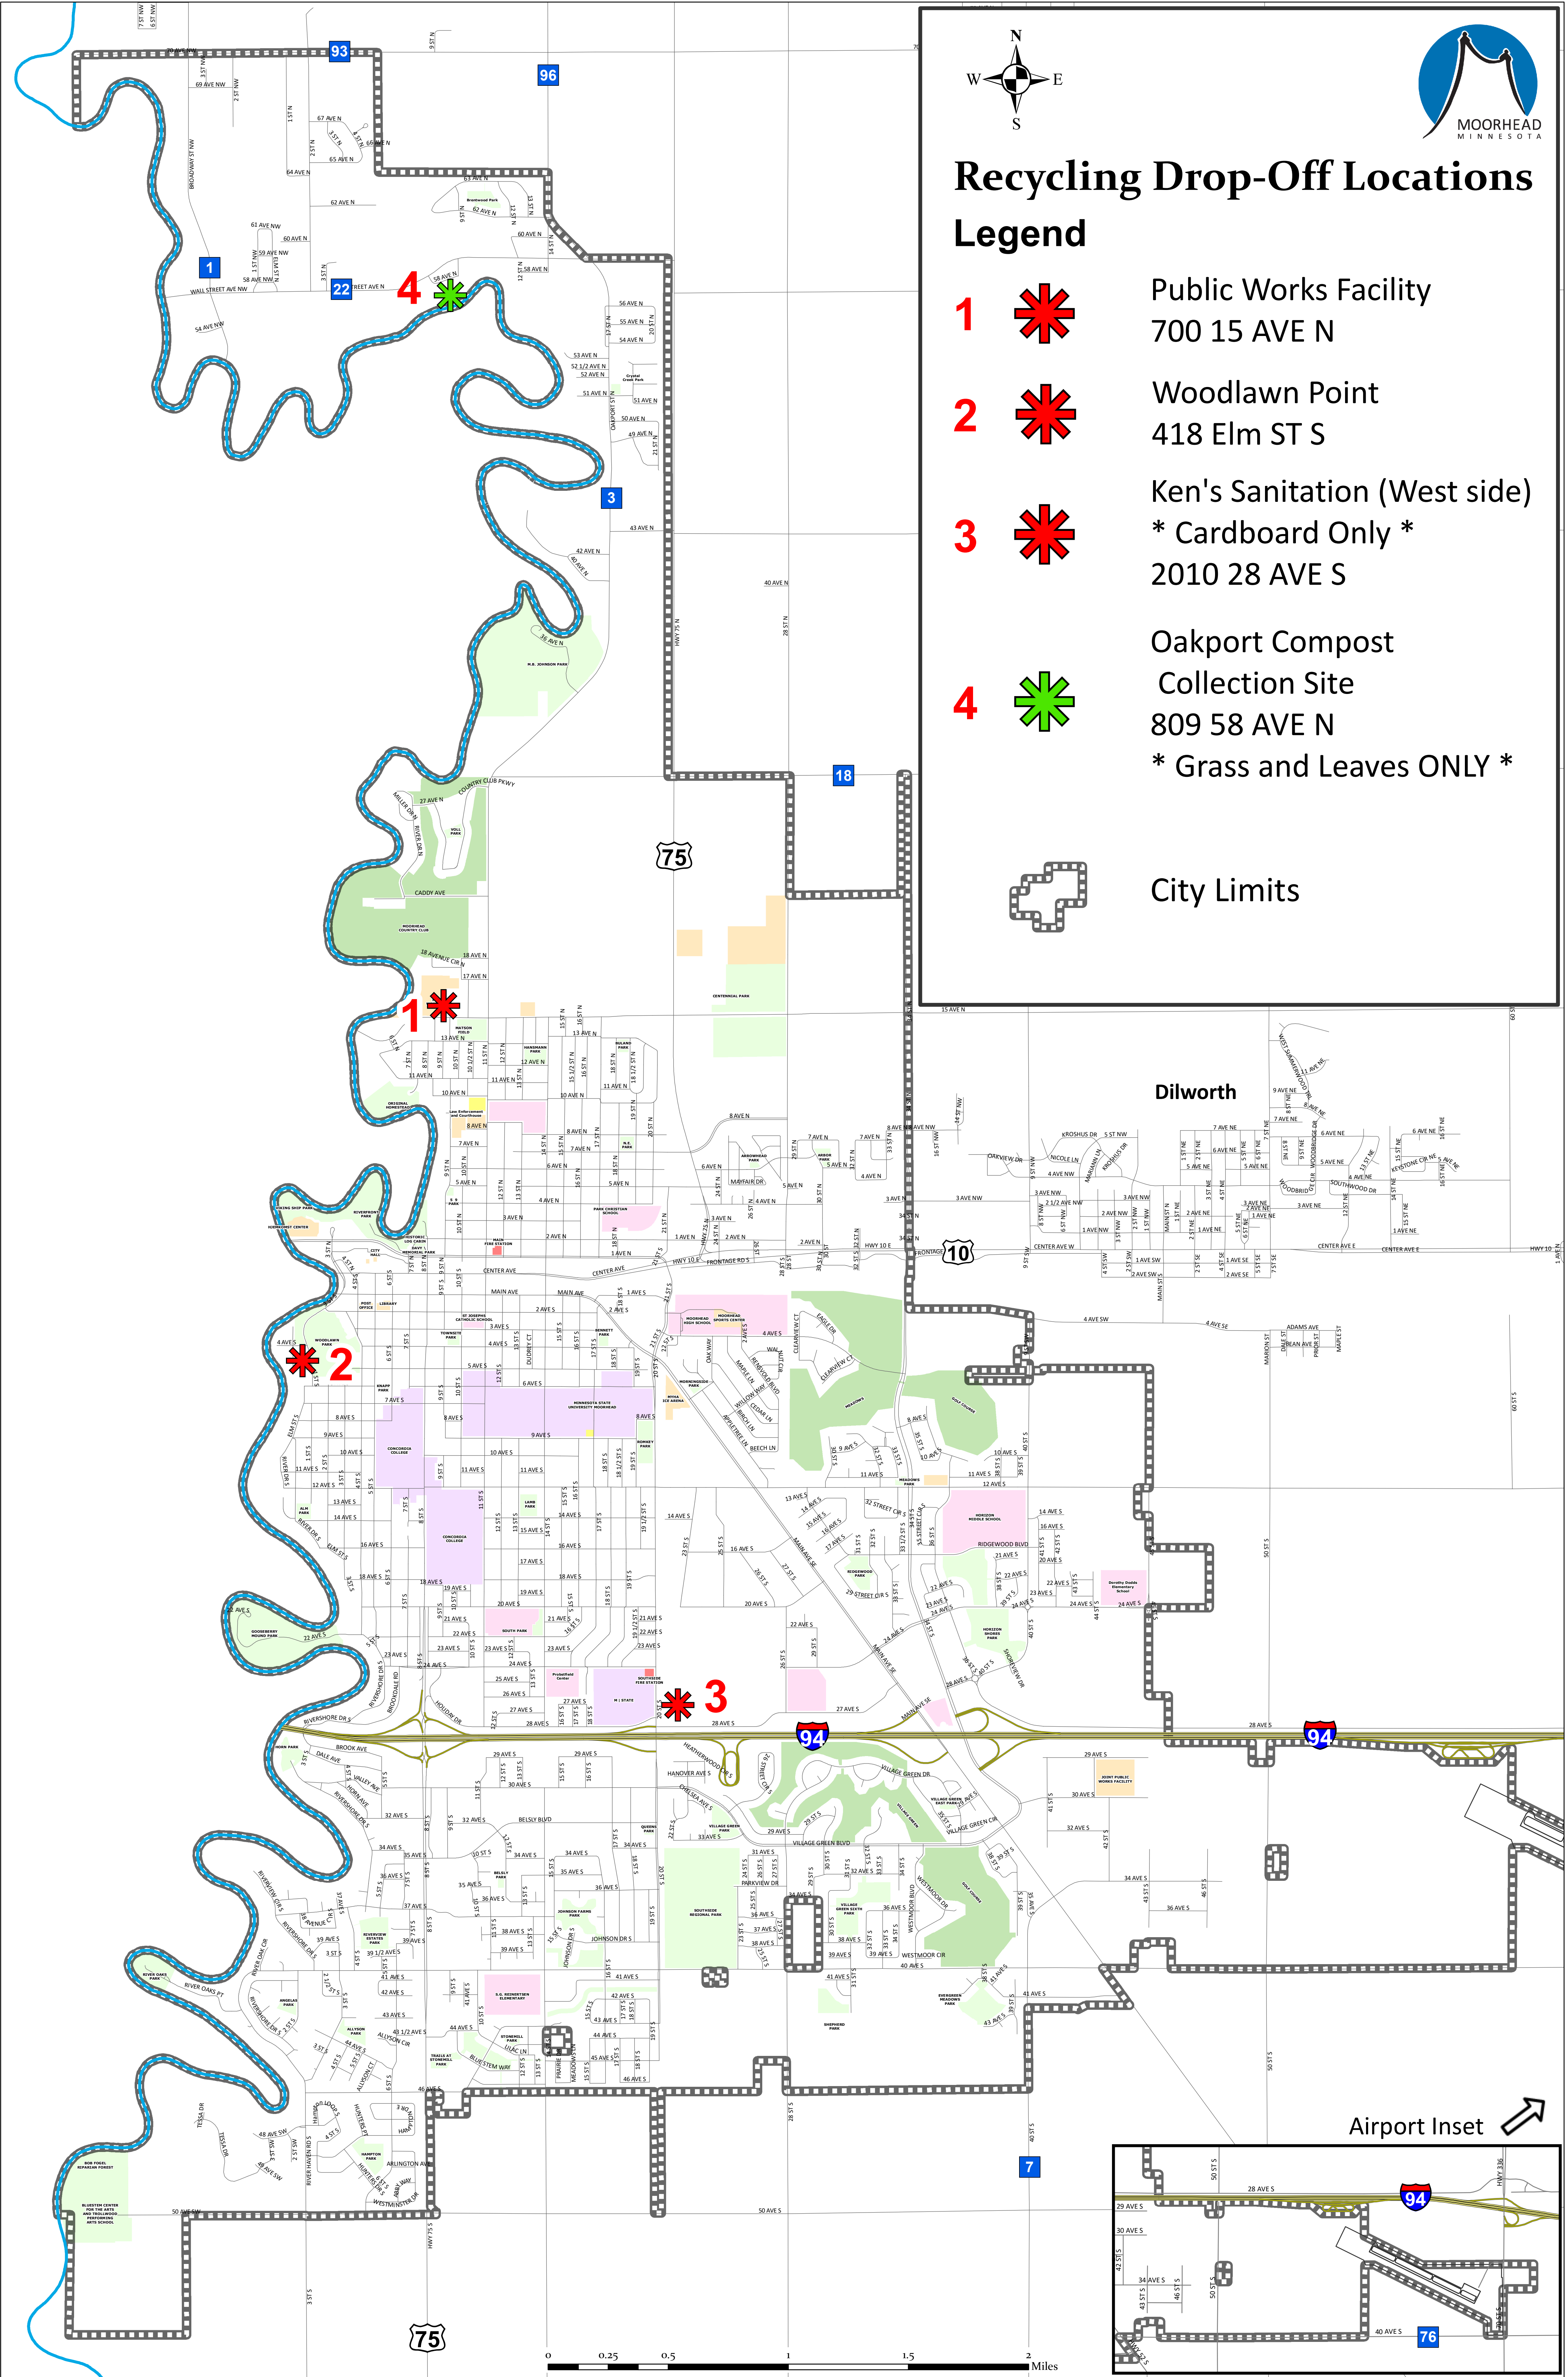

# Recycling Drop-Off Locations

## Legend

- 1** \* \* Public Works Facility  
700 15 AVE N
- 2** \* \* Woodlawn Point  
418 Elm ST S
- 3** \* \* Ken's Sanitation (West side)  
\* Cardboard Only \*  
2010 28 AVE S
- 4** \* \* Oakport Compost  
Collection Site  
809 58 AVE N  
\* Grass and Leaves ONLY \*

City Limits

Airport Inset