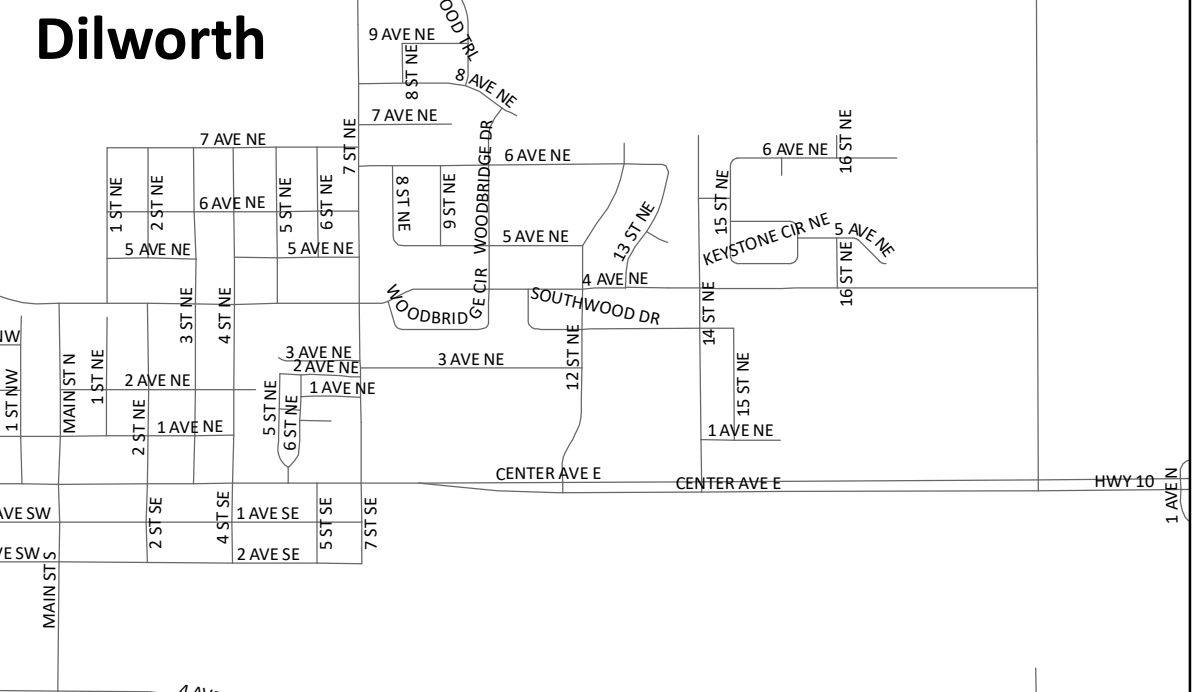

# Recycling Drop-Off Locations

## Legend

- 1** \* \* Public Works Facility  
700 15 AVE N
- 2** \* \* Woodlawn Point  
418 Elm ST S
- 3** \* \* Ken's Sanitation (West side)  
\* Cardboard Only \*  
2010 28 AVE S
- 4** \* \* Oakport Compost  
Collection Site  
809 58 AVE N  
\* Grass and Leaves ONLY \*

City Limits

Airport Inset