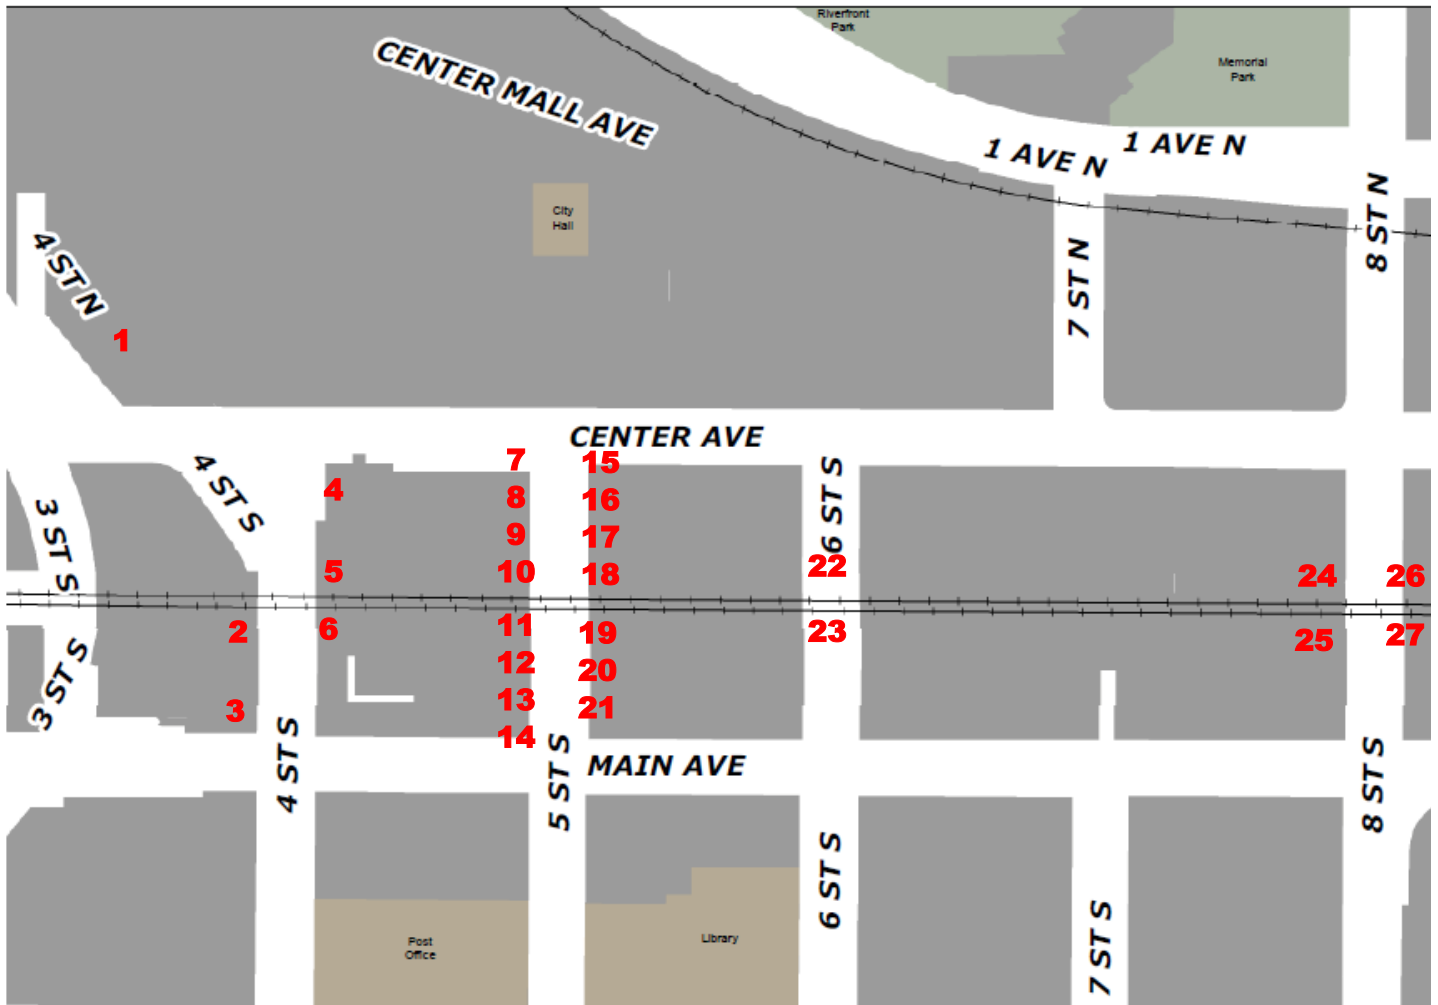

Adopt-a-Flowerbed Map

1.	Moorhead Center Mall	10.	UMN Extension Master Gardeners of Clay County/ Creative Clovers 4-H Club	19.	Mara Morken
2.	Kathy Christianson	11.	Country Greenery	20.	RDO
3.	Kathy Christianson	12.	Country Greenery	21.	MSUM
4.	N/A	13.	Country Greenery	22.	Kathie Kvalvog
5.	Sagvold & Associates	14.	Country Greenery	23.	Mara Morken
6.	Sagvold & Associates	15.	Clay Soil & Water Conservation	24.	Kiwanis
7.	Clay County Abstract Co.	16.	Clay Soil & Water Conservation	25.	Kiwanis
8.	First Presbyterian Church	17.	Clay Soil & Water Conservation	26.	Kiwanis
9.	Essentia Health– Med Surg	18.	UMN Extension Master Gardeners of Clay County	27.	Kiwanis