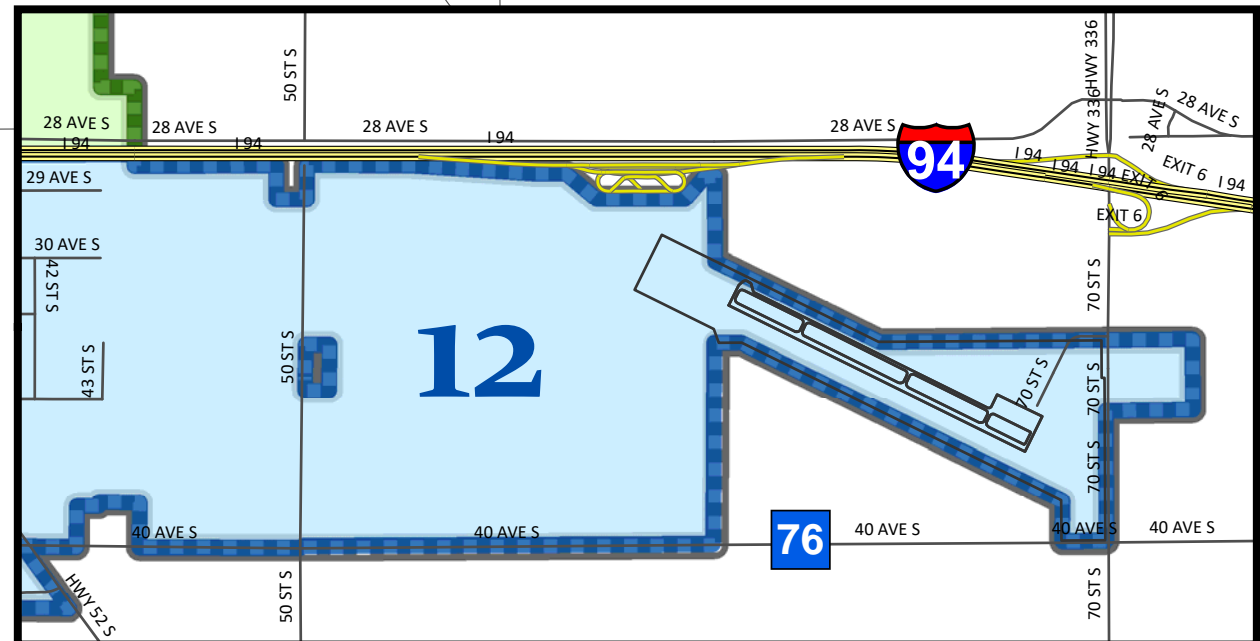

City of Moorhead Wards - Precincts and Polling Locations

Ward	Precinct	Polling Location	Address
1	1a	415 Highway 75 N	415 Highway 75 N
1	1b	Clay County Courthouse (Oakport Residents)	807 11th ST N
1	2	Moorhead City Hall	500 Center Ave
2	3	Moorhead Youth Hockey Arena	707 Main AVE SE
2	4	Lutheran Church of Christ the King	1900 14th ST S
2	5a	MSUM Campus (Comstock Memorial Union)	1104 7th AVE S
2	5b	Grace United Methodist Church	1120 17th ST S
3	6a	Concordia College Campus (Memorial Auditorium)	907 8th ST S
3	6b	First Presbyterian Church	2900 5th ST S
3	7	Valley Christian Church	611 37th AVE S
3	8	Bethesda Lutheran Church	401 40th AVE S
4	9	Triumph Lutheran Brethren Church	2901 20th ST S
4	10	Brookdale Baptist Church	1401 40th AVE S
4	11	Lutheran Church of the Good Shepherd	4000 28th ST S
4	12	Calvary Church at Village Green	2801 Village Green Blvd

Legend

Wards and Precincts
and Polling Locations

1 Precinct Number

★ Polling Locations

(1) Precinct Polling Location
Number

 Ward 1

 Ward 2

 Ward 3

 Ward 4

 City Limits

Airport Inset 

0 0.5 1 2 Miles