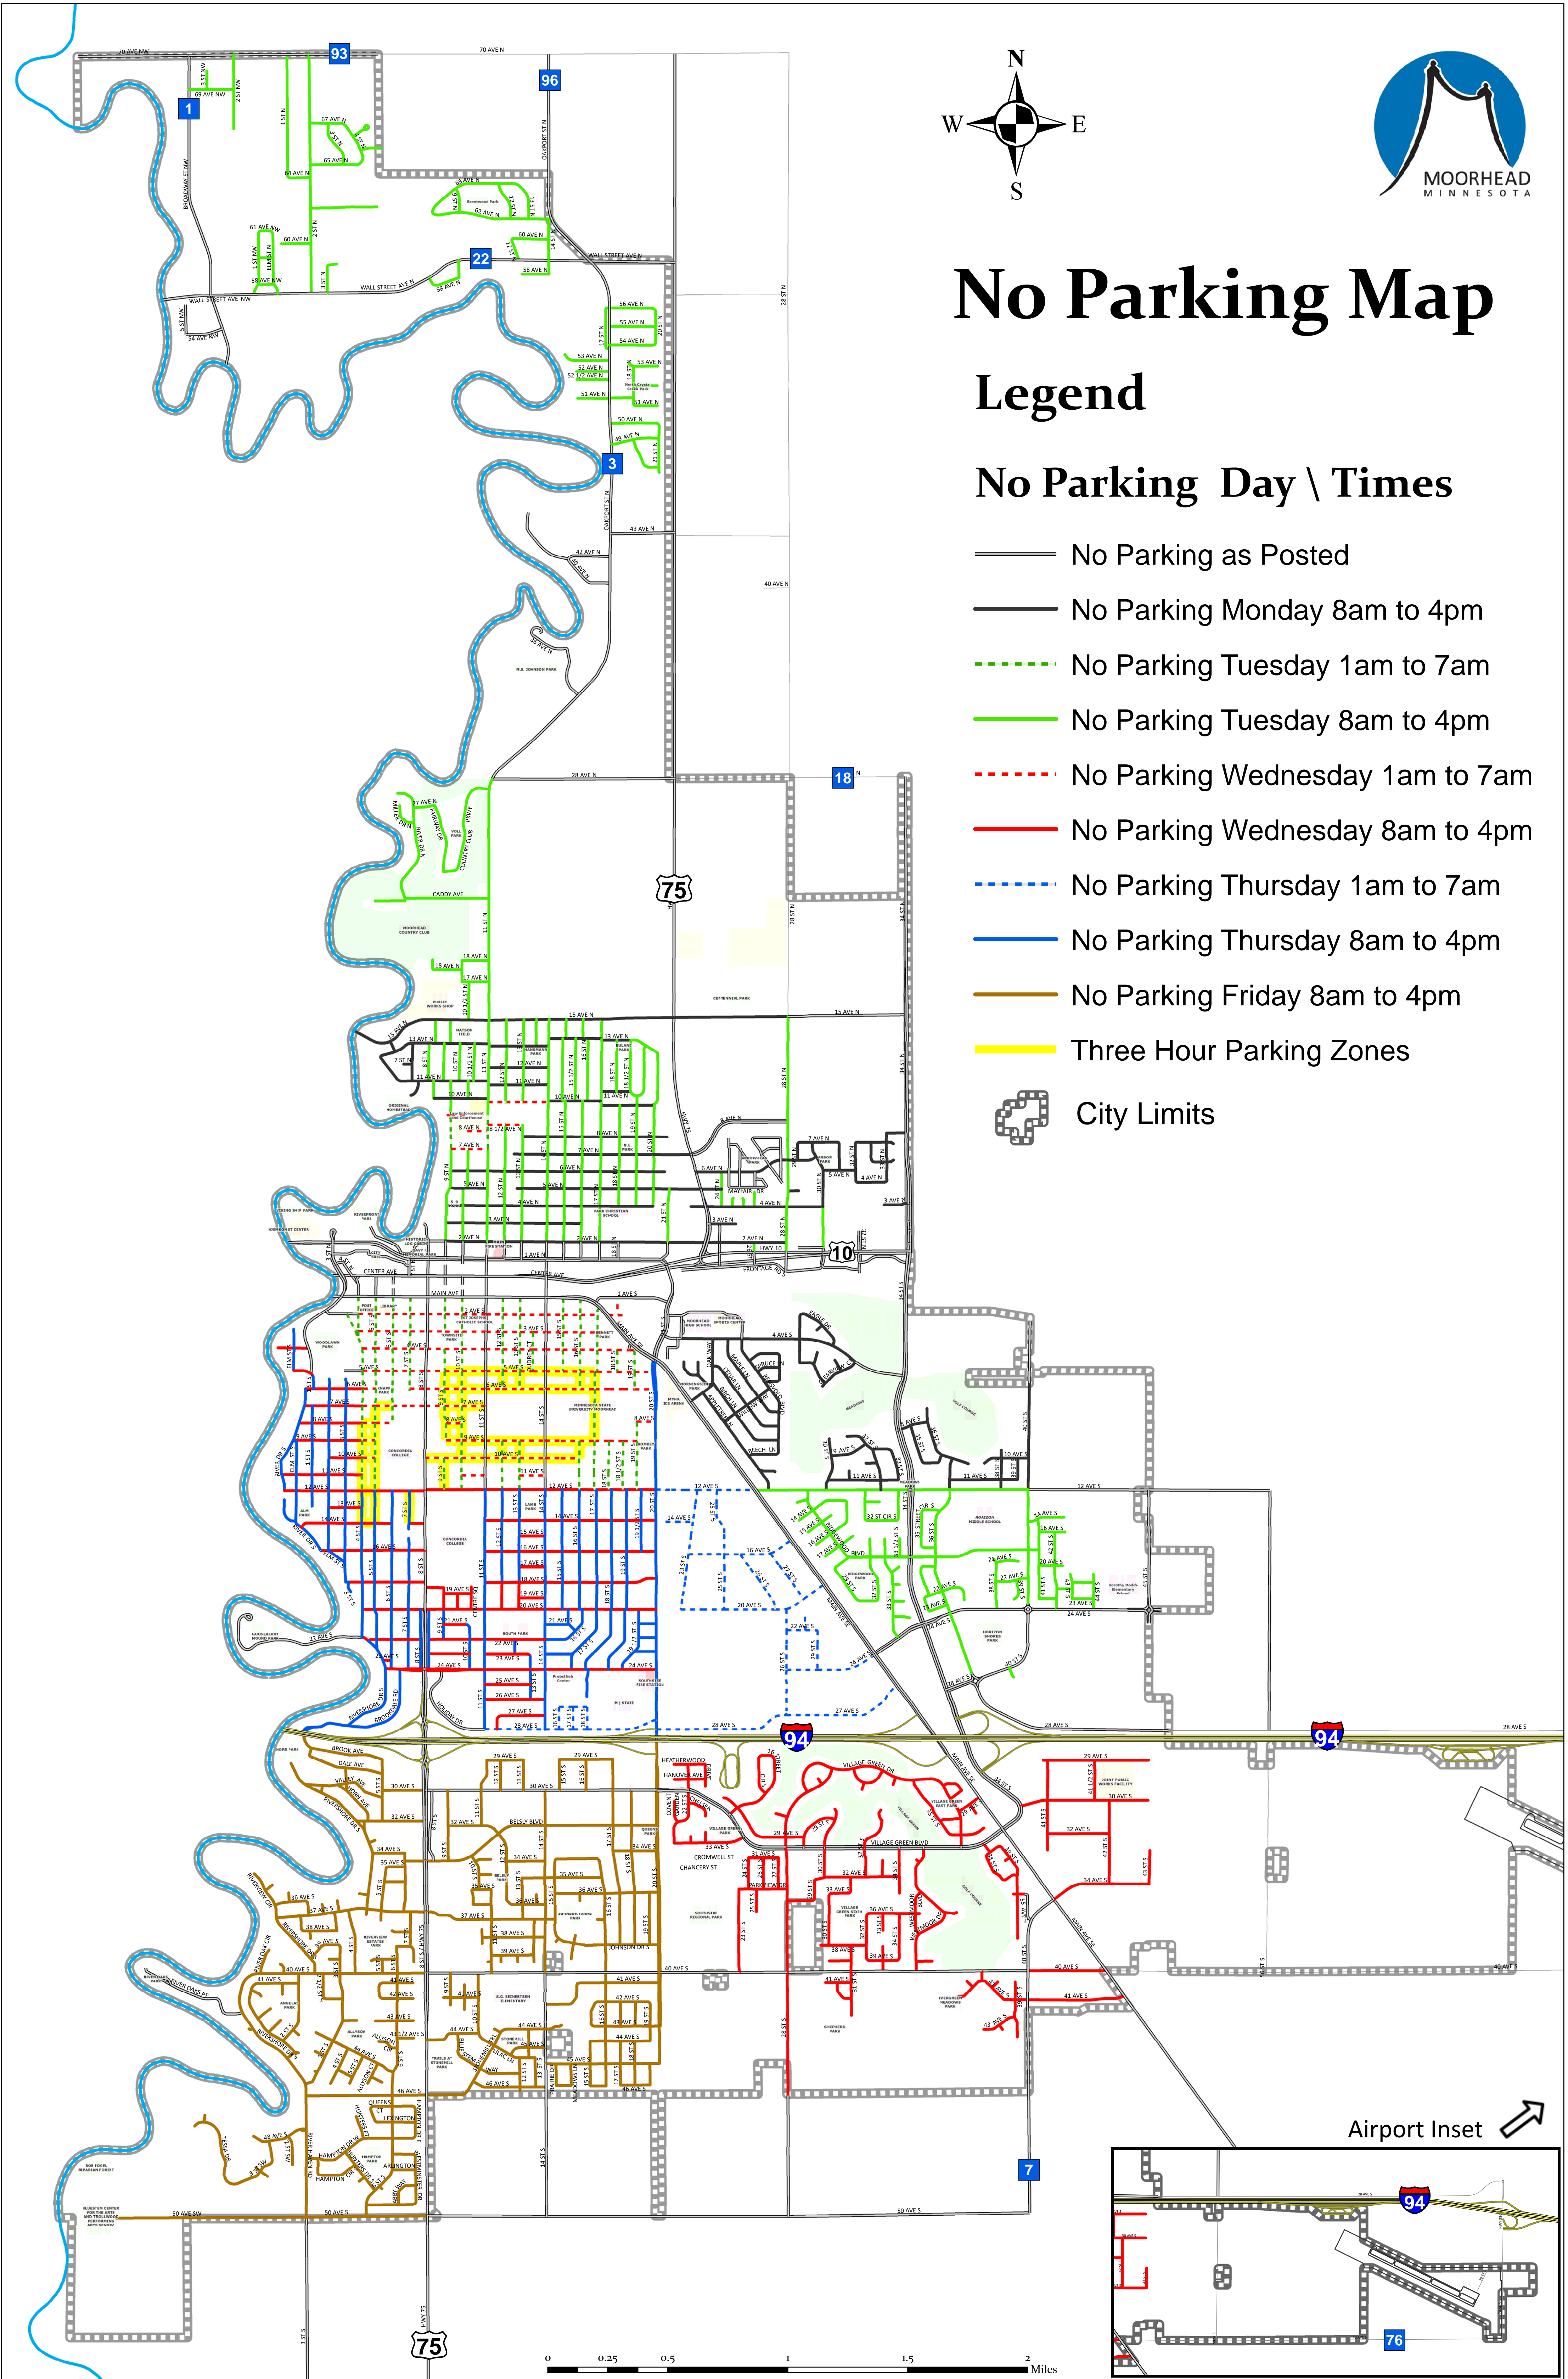

# No Parking Map

## Legend

### No Parking Day \ Times

-  No Parking as Posted
-  No Parking Monday 8am to 4pm
-  No Parking Tuesday 1am to 7am
-  No Parking Tuesday 8am to 4pm
-  No Parking Wednesday 1am to 7am
-  No Parking Wednesday 8am to 4pm
-  No Parking Thursday 1am to 7am
-  No Parking Thursday 8am to 4pm
-  No Parking Friday 8am to 4pm
-  Three Hour Parking Zones
-  City Limits

Airport Inset 