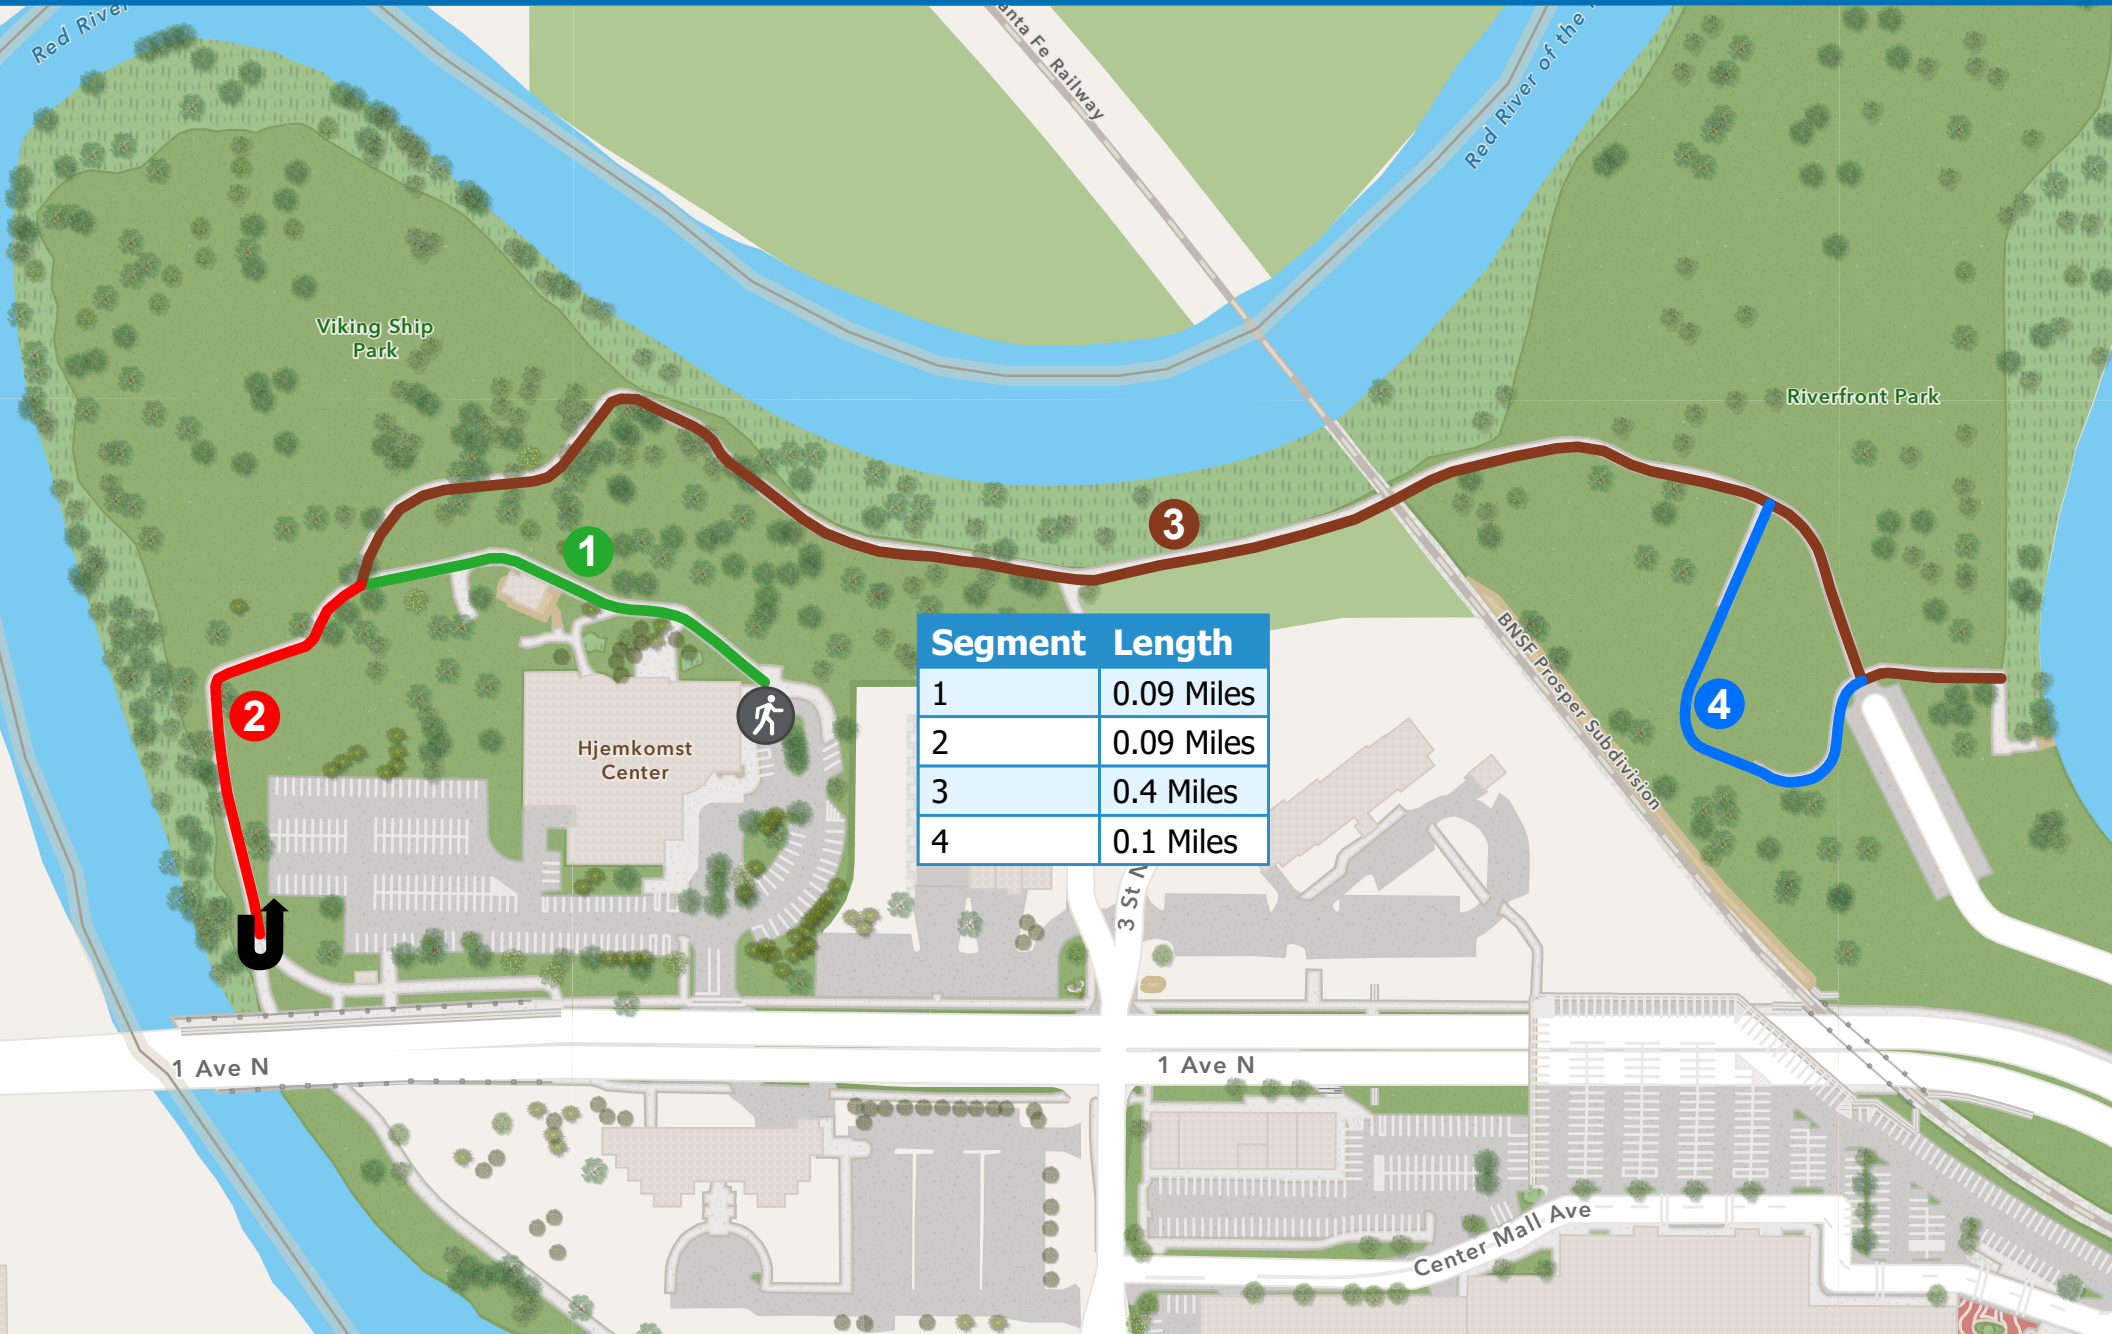

# Senior Center Walking Club

2023

 Meeting Area  
 Turnaround

 Walking Path  
(Color for Length)

Segment	Length
1	0.09 Miles
2	0.09 Miles
3	0.4 Miles
4	0.1 Miles