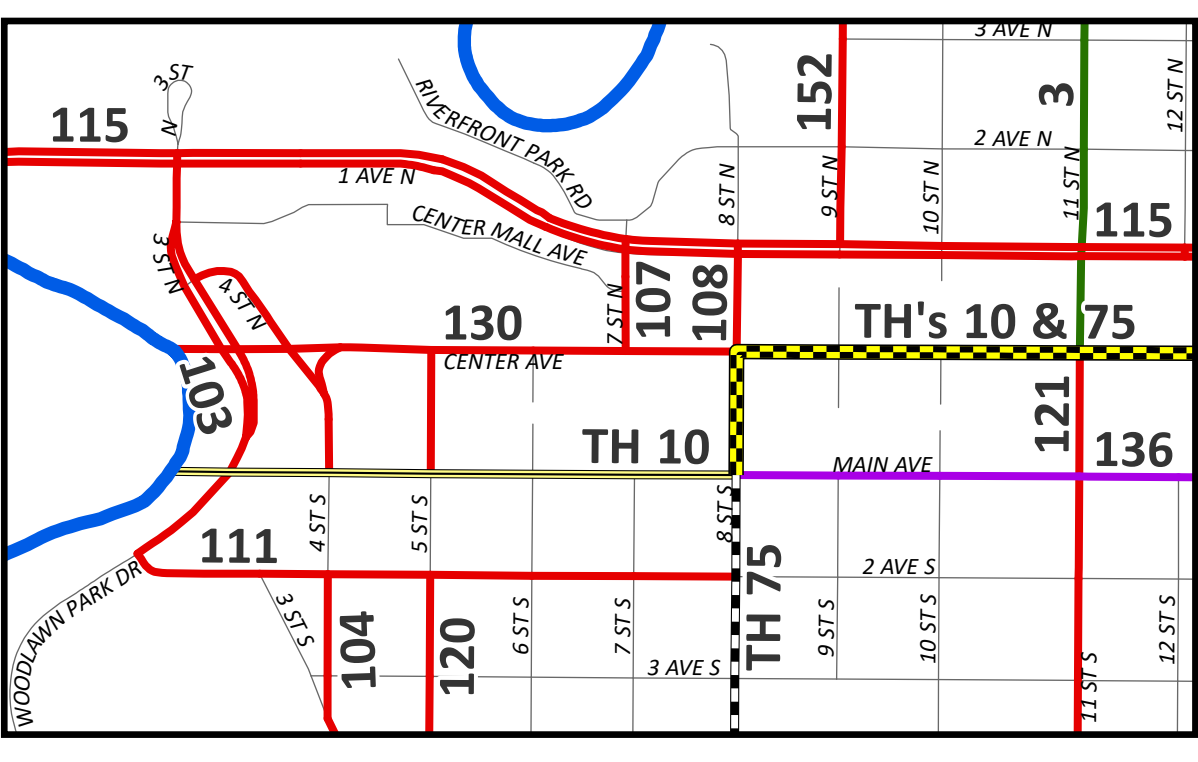

MOORHEAD
MINNESOTA

State Aid and County Roads

Plotted: 11/29/2022

Legend

- County Road Turnback \ MSA
- County Roads
- County State Aid Highway
- Future Municipal State Aid Roads
- Municipal State Aid Roads
- Trunk Highway Turnback \ MSA
- (State Highway) TH 10
- (State Highway) TH 75
- TH 10 and TH 75
- City Limits

City of Dilworth

Airport Inset