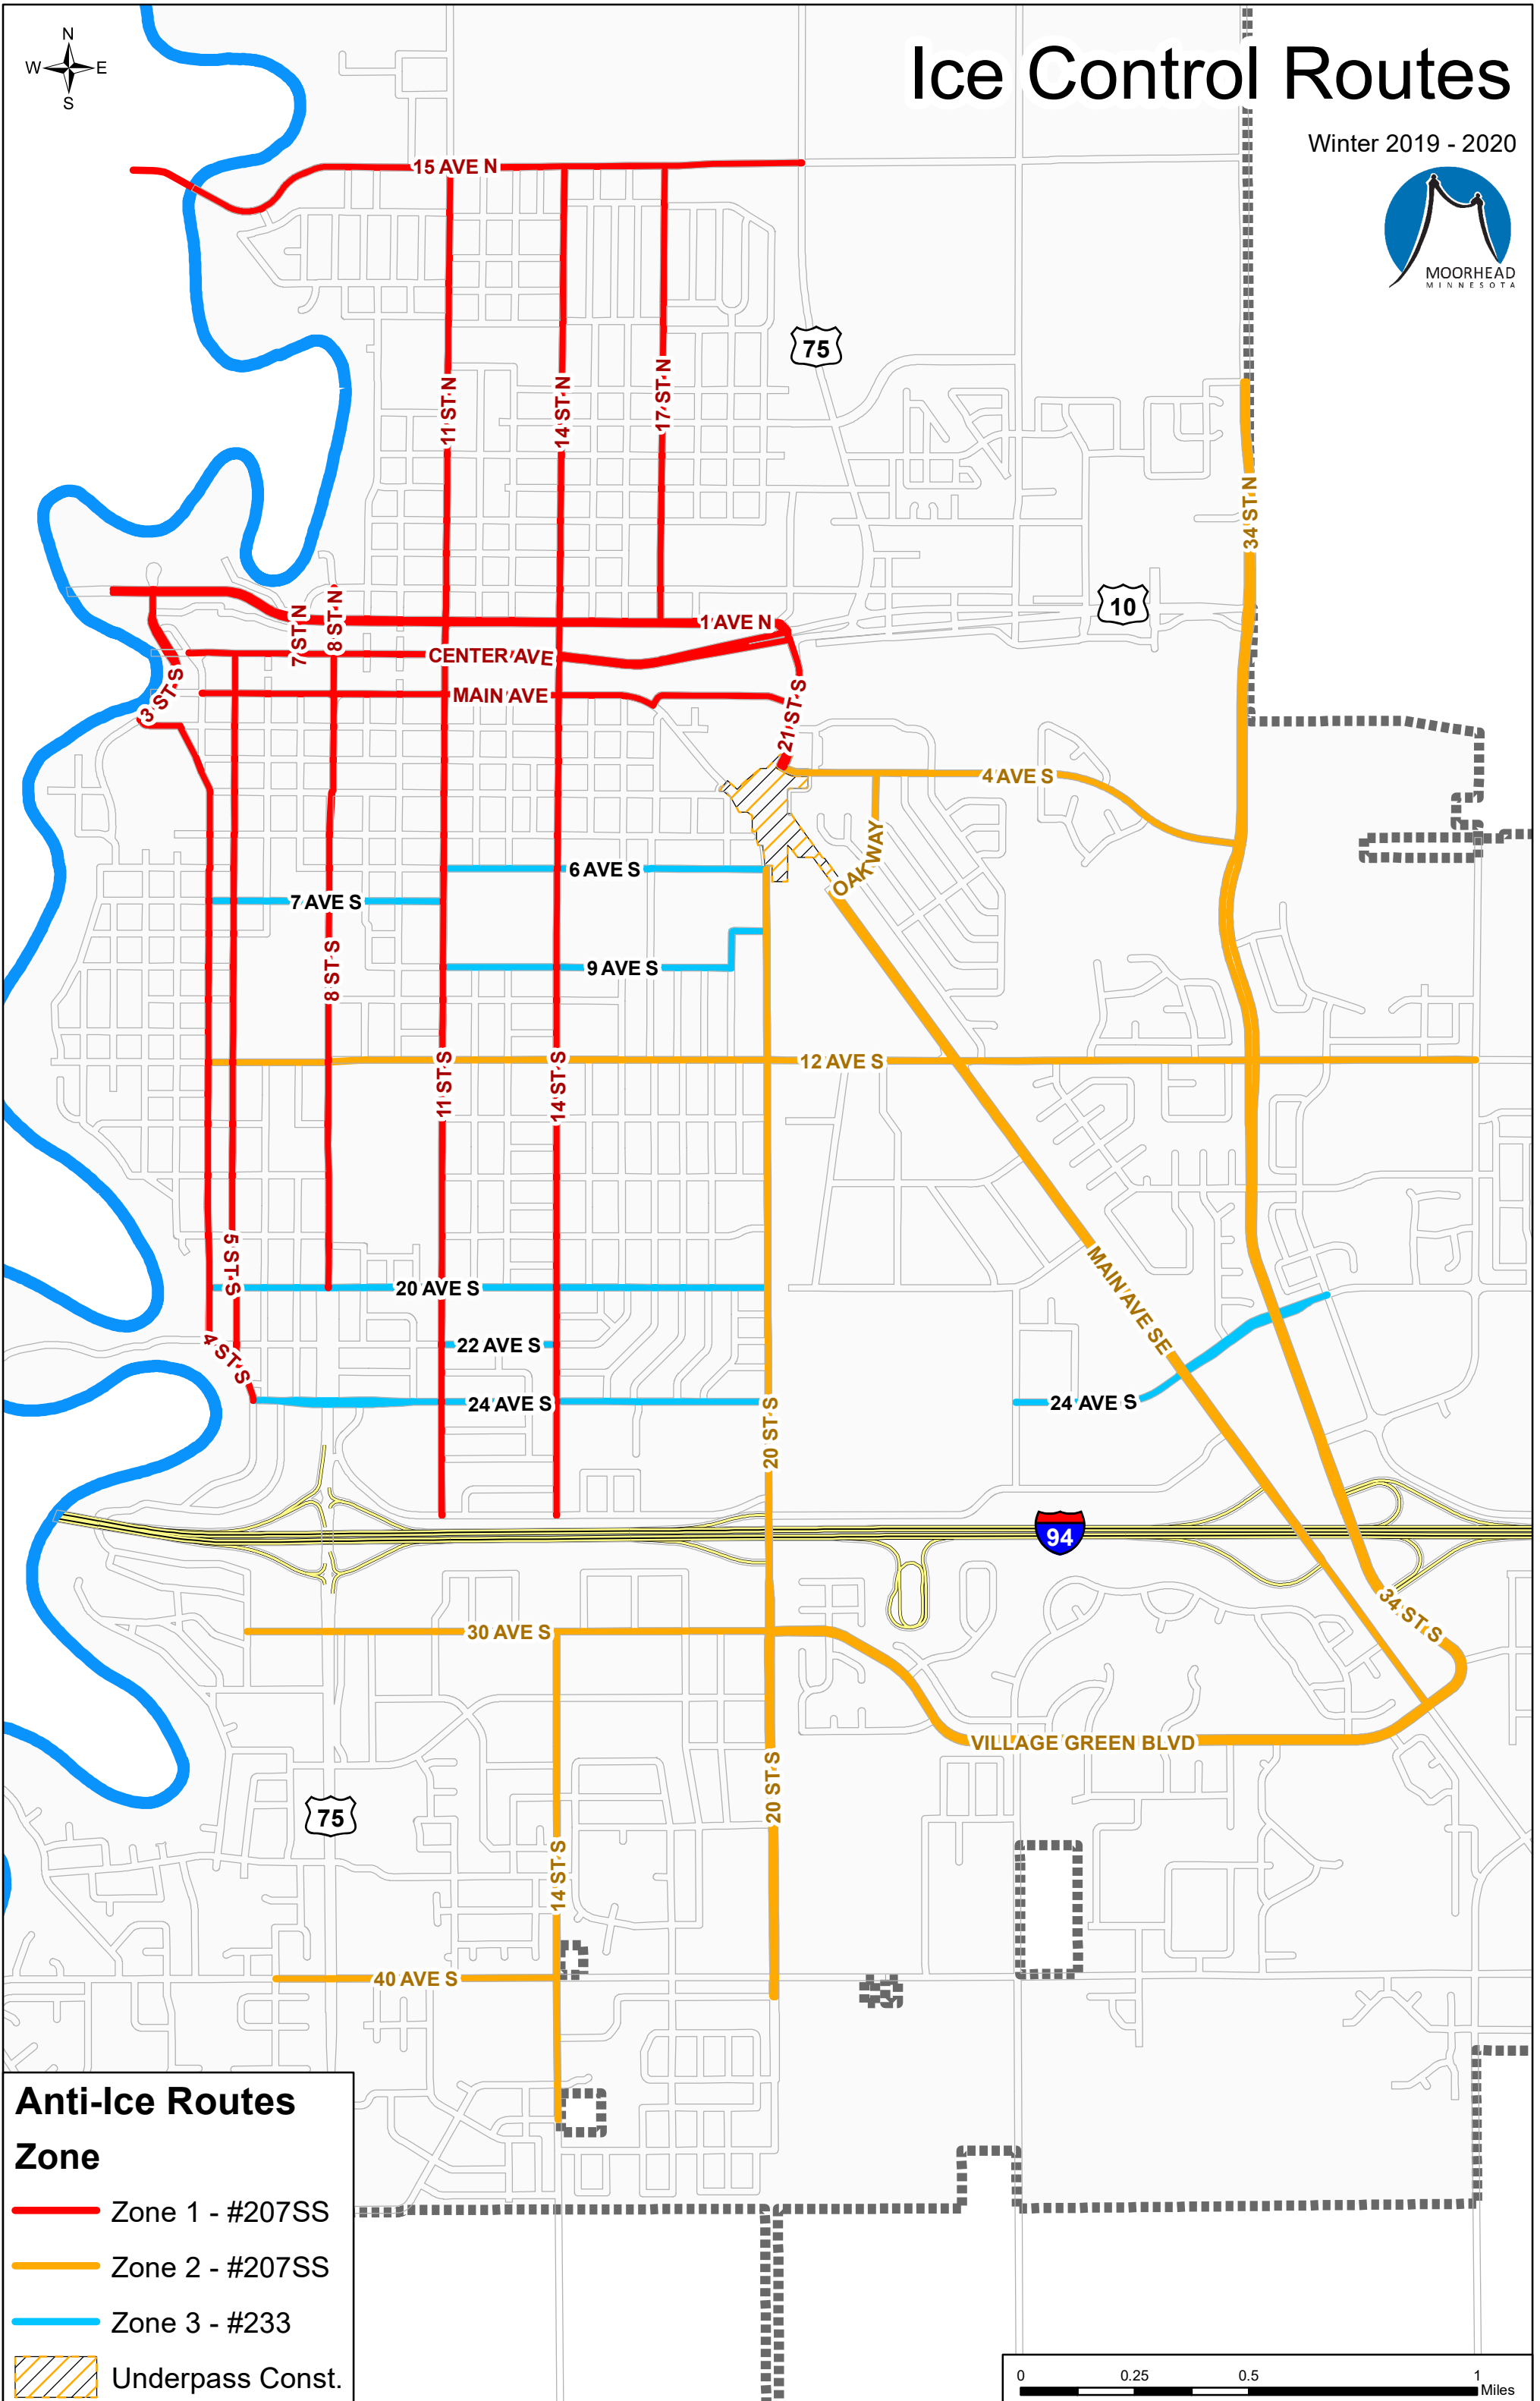

# Ice Control Routes

Winter 2019 - 2020

**Anti-Ice Routes**

**Zone**

- Zone 1 - #207SS
- Zone 2 - #207SS
- Zone 3 - #233
- Underpass Const.