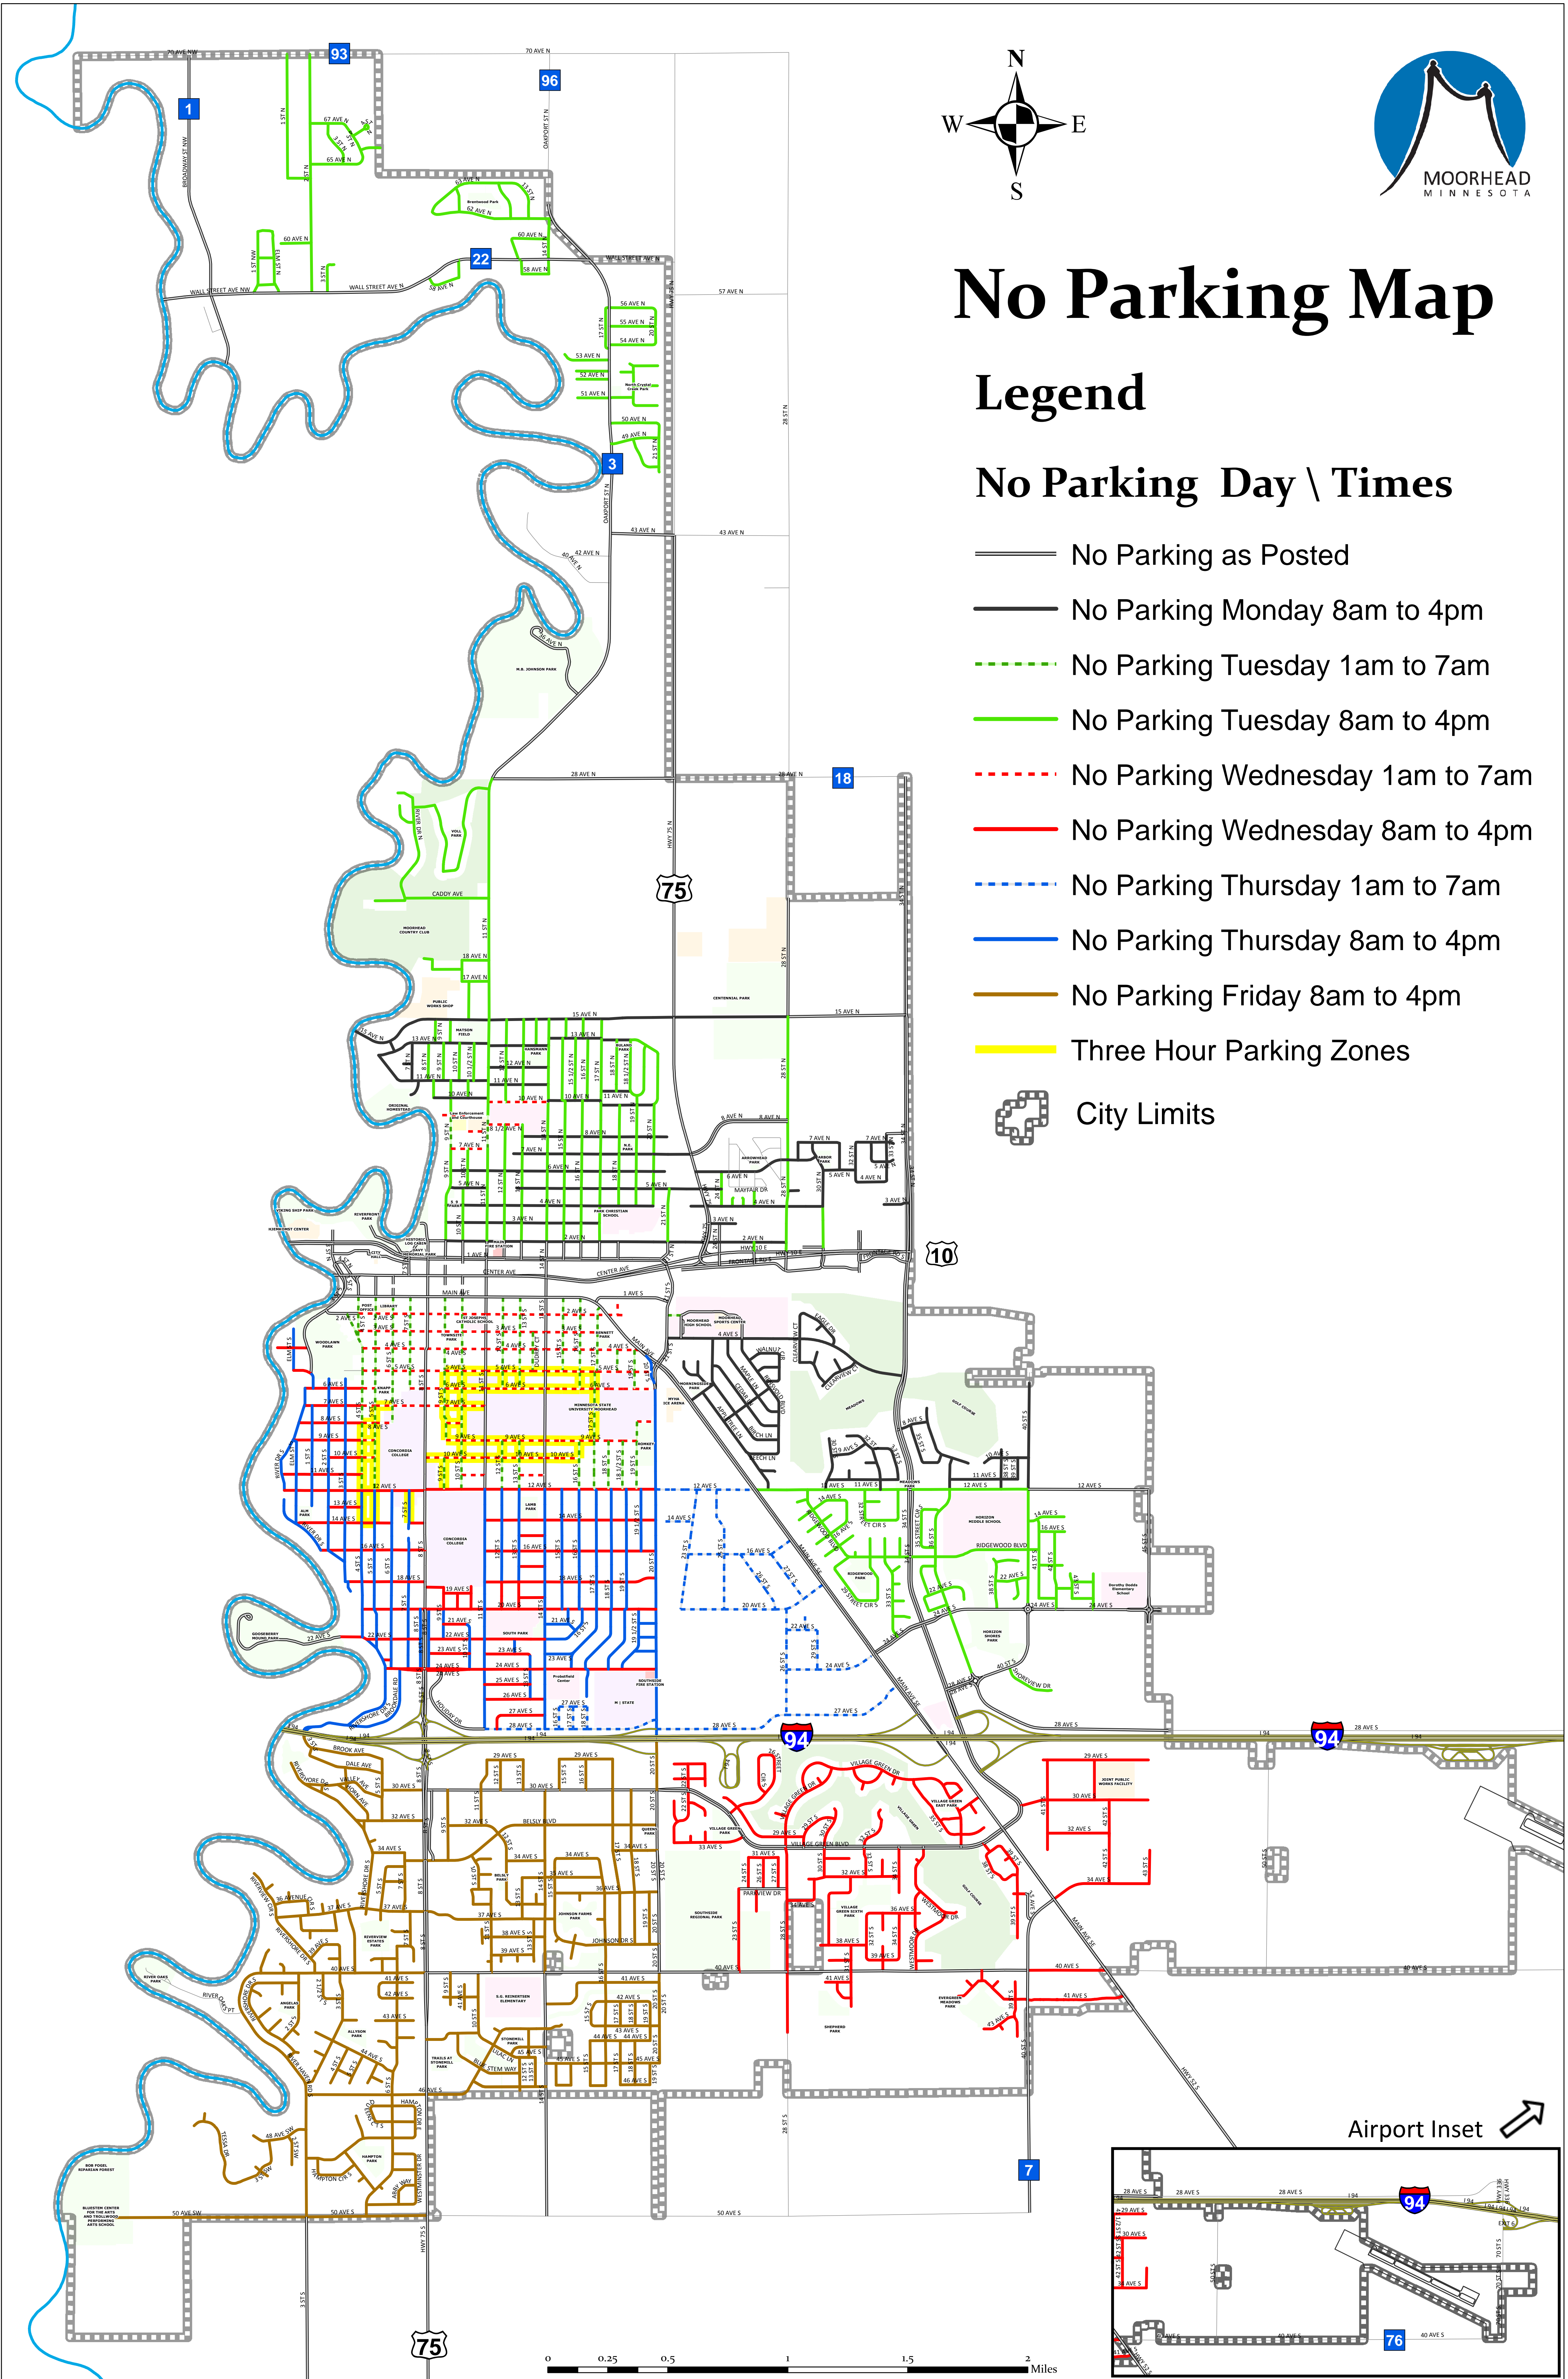

# No Parking Map

## Legend

### No Parking Day \ Times

-  No Parking as Posted
-  No Parking Monday 8am to 4pm
-  No Parking Tuesday 1am to 7am
-  No Parking Tuesday 8am to 4pm
-  No Parking Wednesday 1am to 7am
-  No Parking Wednesday 8am to 4pm
-  No Parking Thursday 1am to 7am
-  No Parking Thursday 8am to 4pm
-  No Parking Friday 8am to 4pm
-  Three Hour Parking Zones
-  City Limits

Airport Inset 