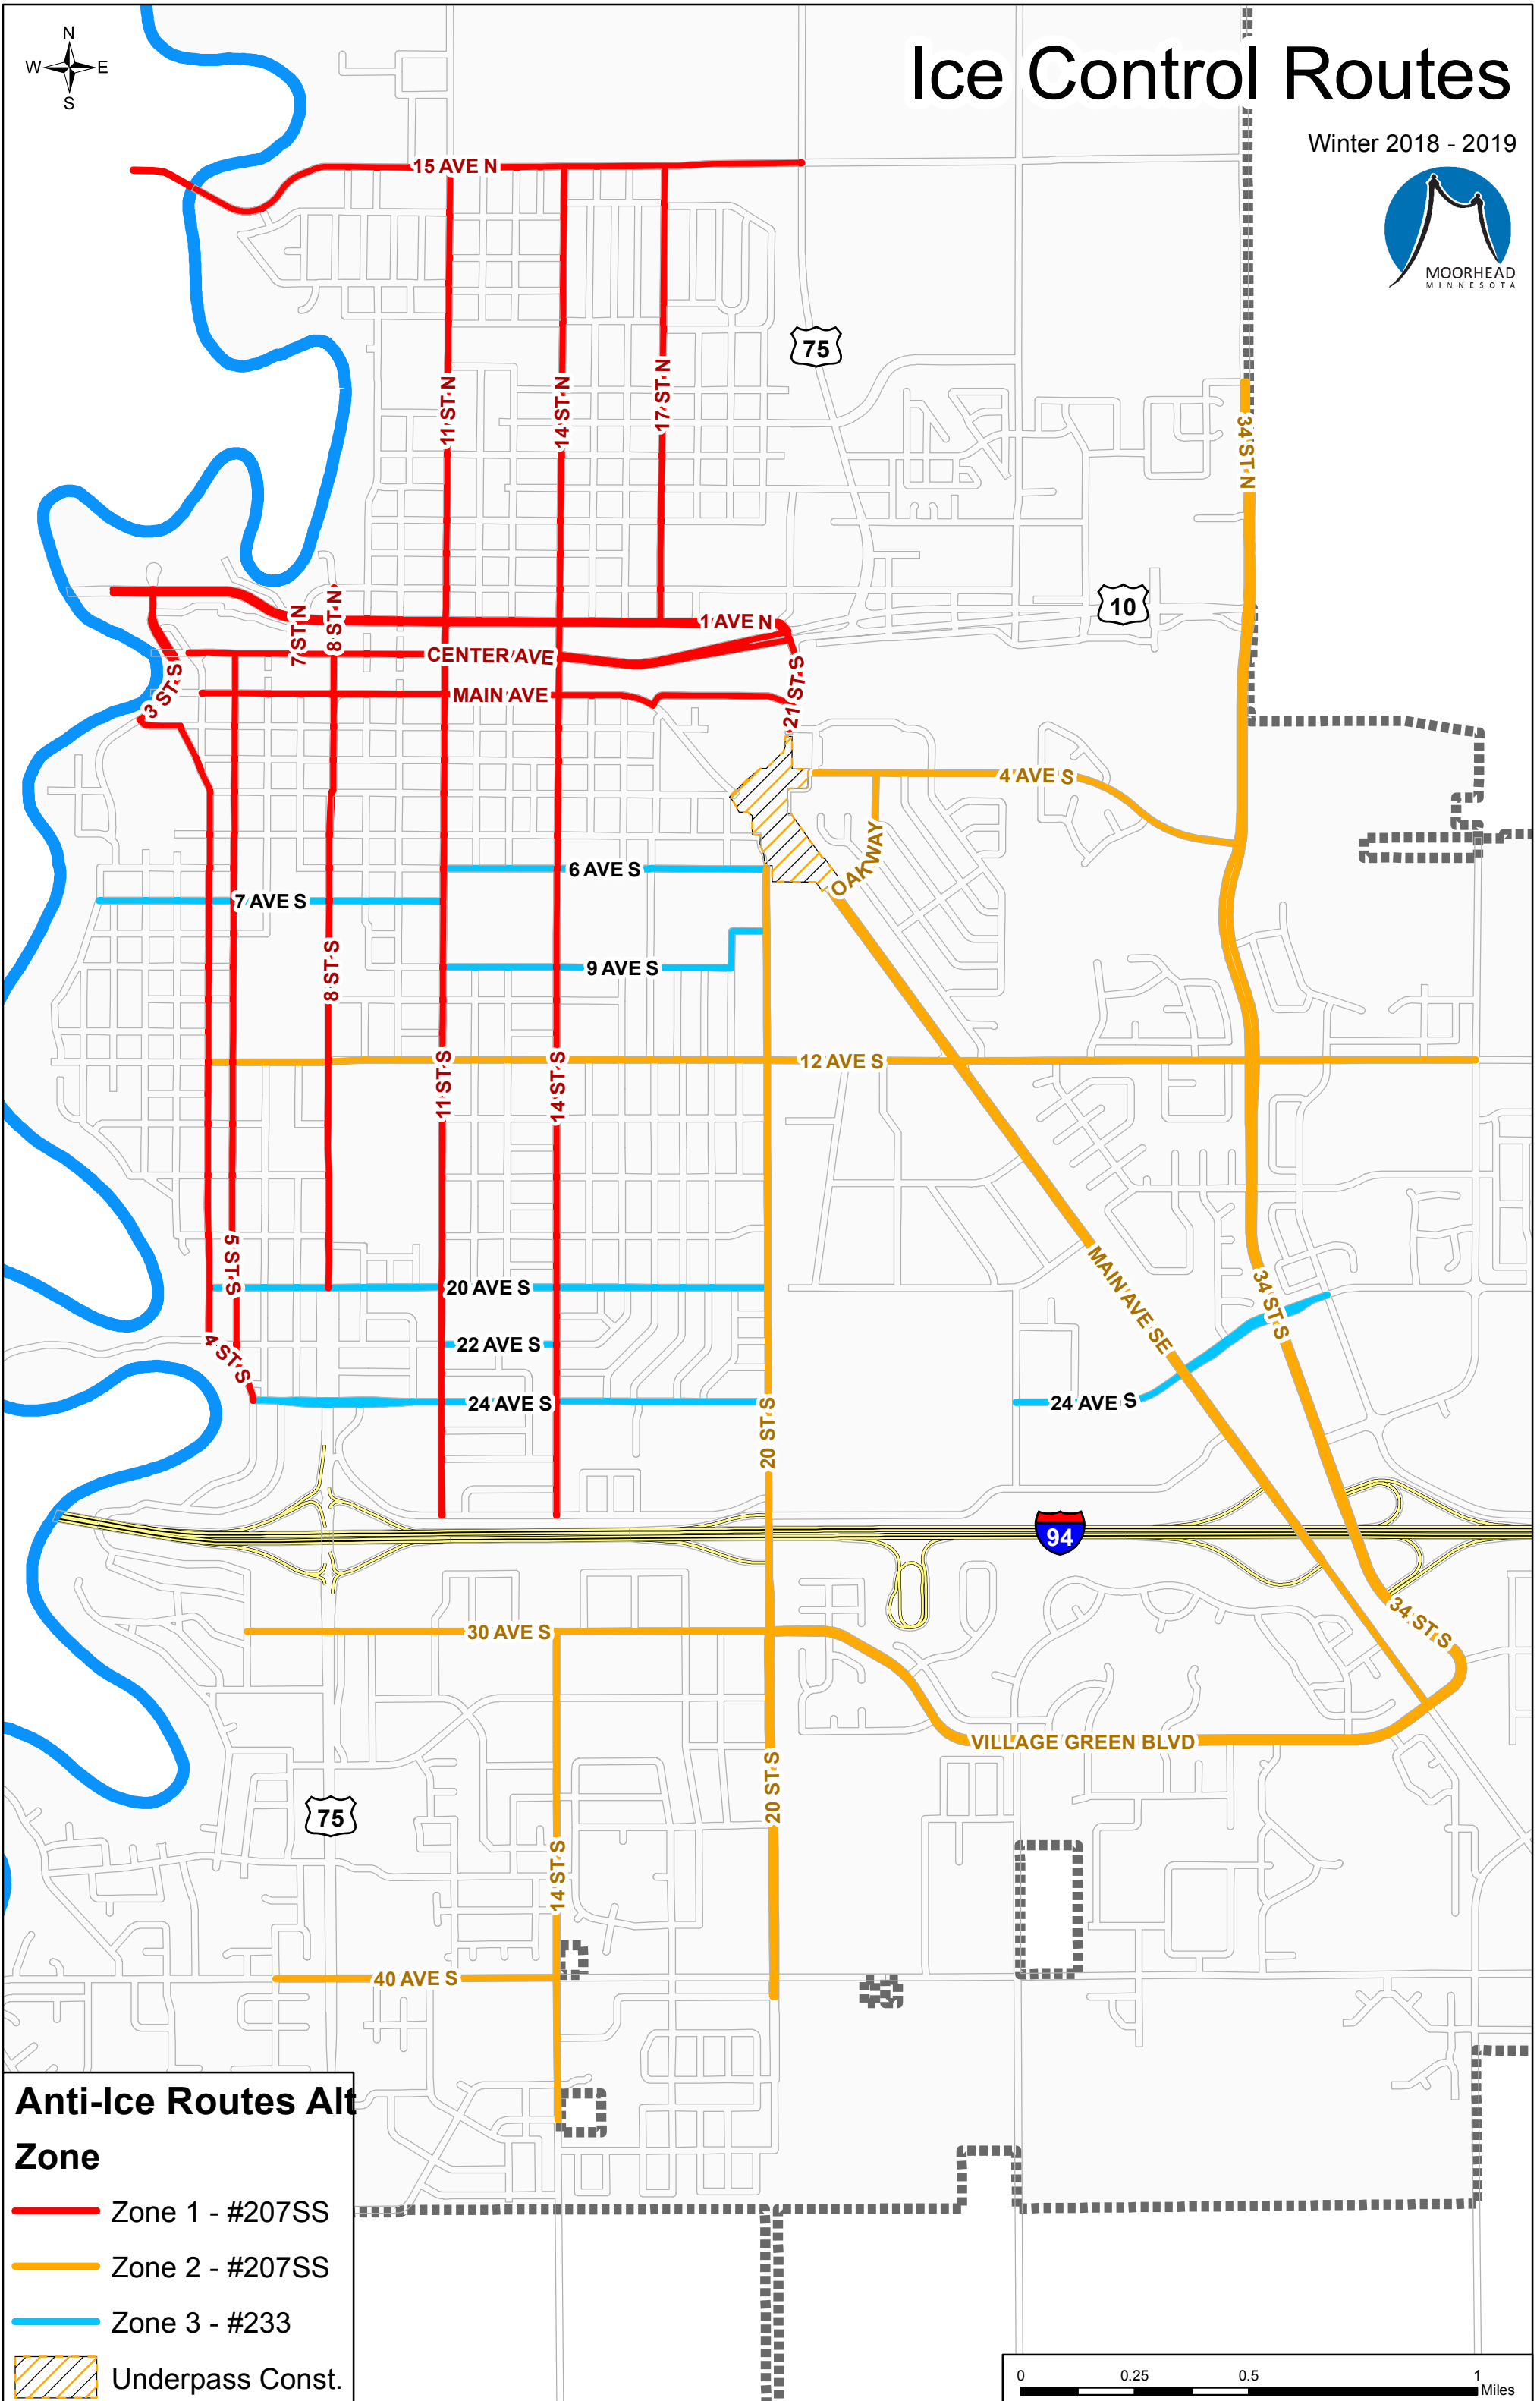

# Ice Control Routes

Winter 2018 - 2019

**Anti-Ice Routes Alt Zone**

- Zone 1 - #207SS
- Zone 2 - #207SS
- Zone 3 - #233
- Underpass Const.