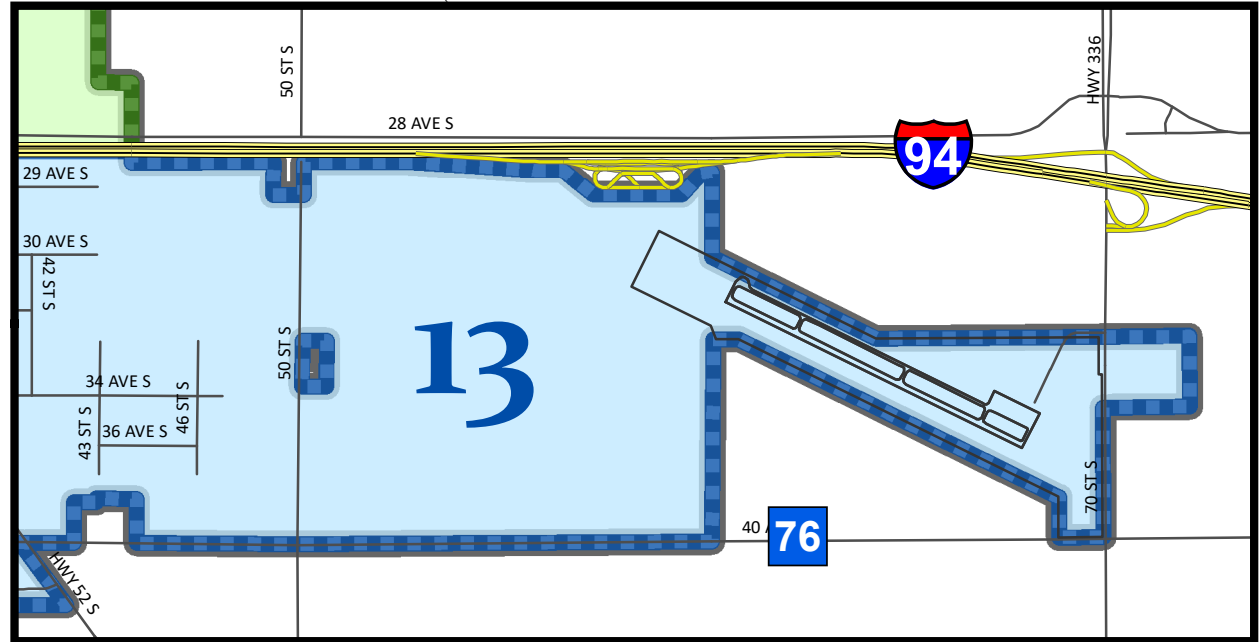

# City of Moorhead Wards - Precincts and Polling Locations

Ward	Precinct	Polling Location	Address
1	1	St Francis de Sales Church	601 15th AVE N
1	2	St Francis de Sales Church	601 15th AVE N
1	3	Hjemkomst Center	202 1st AVE N
2	4	Cullen Hockey Center	707 Main AVE SE
2	5	Lutheran Church of Christ the King	1900 14th ST S
2	6	MSUM Campus (Comstock Memorial Union)	615 14th ST S
2	7	Triumph Lutheran Brethren Church	2901 20th ST S
3	8	Concordia College (Memorial - Birkeland Lounge)	1117 7th ST S
3	9	Bethesda Lutheran Church	401 40th AVE S
3	10	Trollwood Bluestem	801 50th AVE SW
4	11	Brookdale Baptist Church	1401 40th AVE S
4	12	Lutheran Church of the Good Shepherd	4000 28th ST S
4	13	Calvary Church at Village Green	2801 Village Green Blvd

## Legend

Wards and Precincts  
and Polling Locations

**1** Precinct Number

★ Polling Locations

**( 1 )** Precinct Polling Location  
Number

 Ward 1

 Ward 2

 Ward 3

 Ward 4

 City Limits

Airport Inset 

0 0.5 1 2 Miles