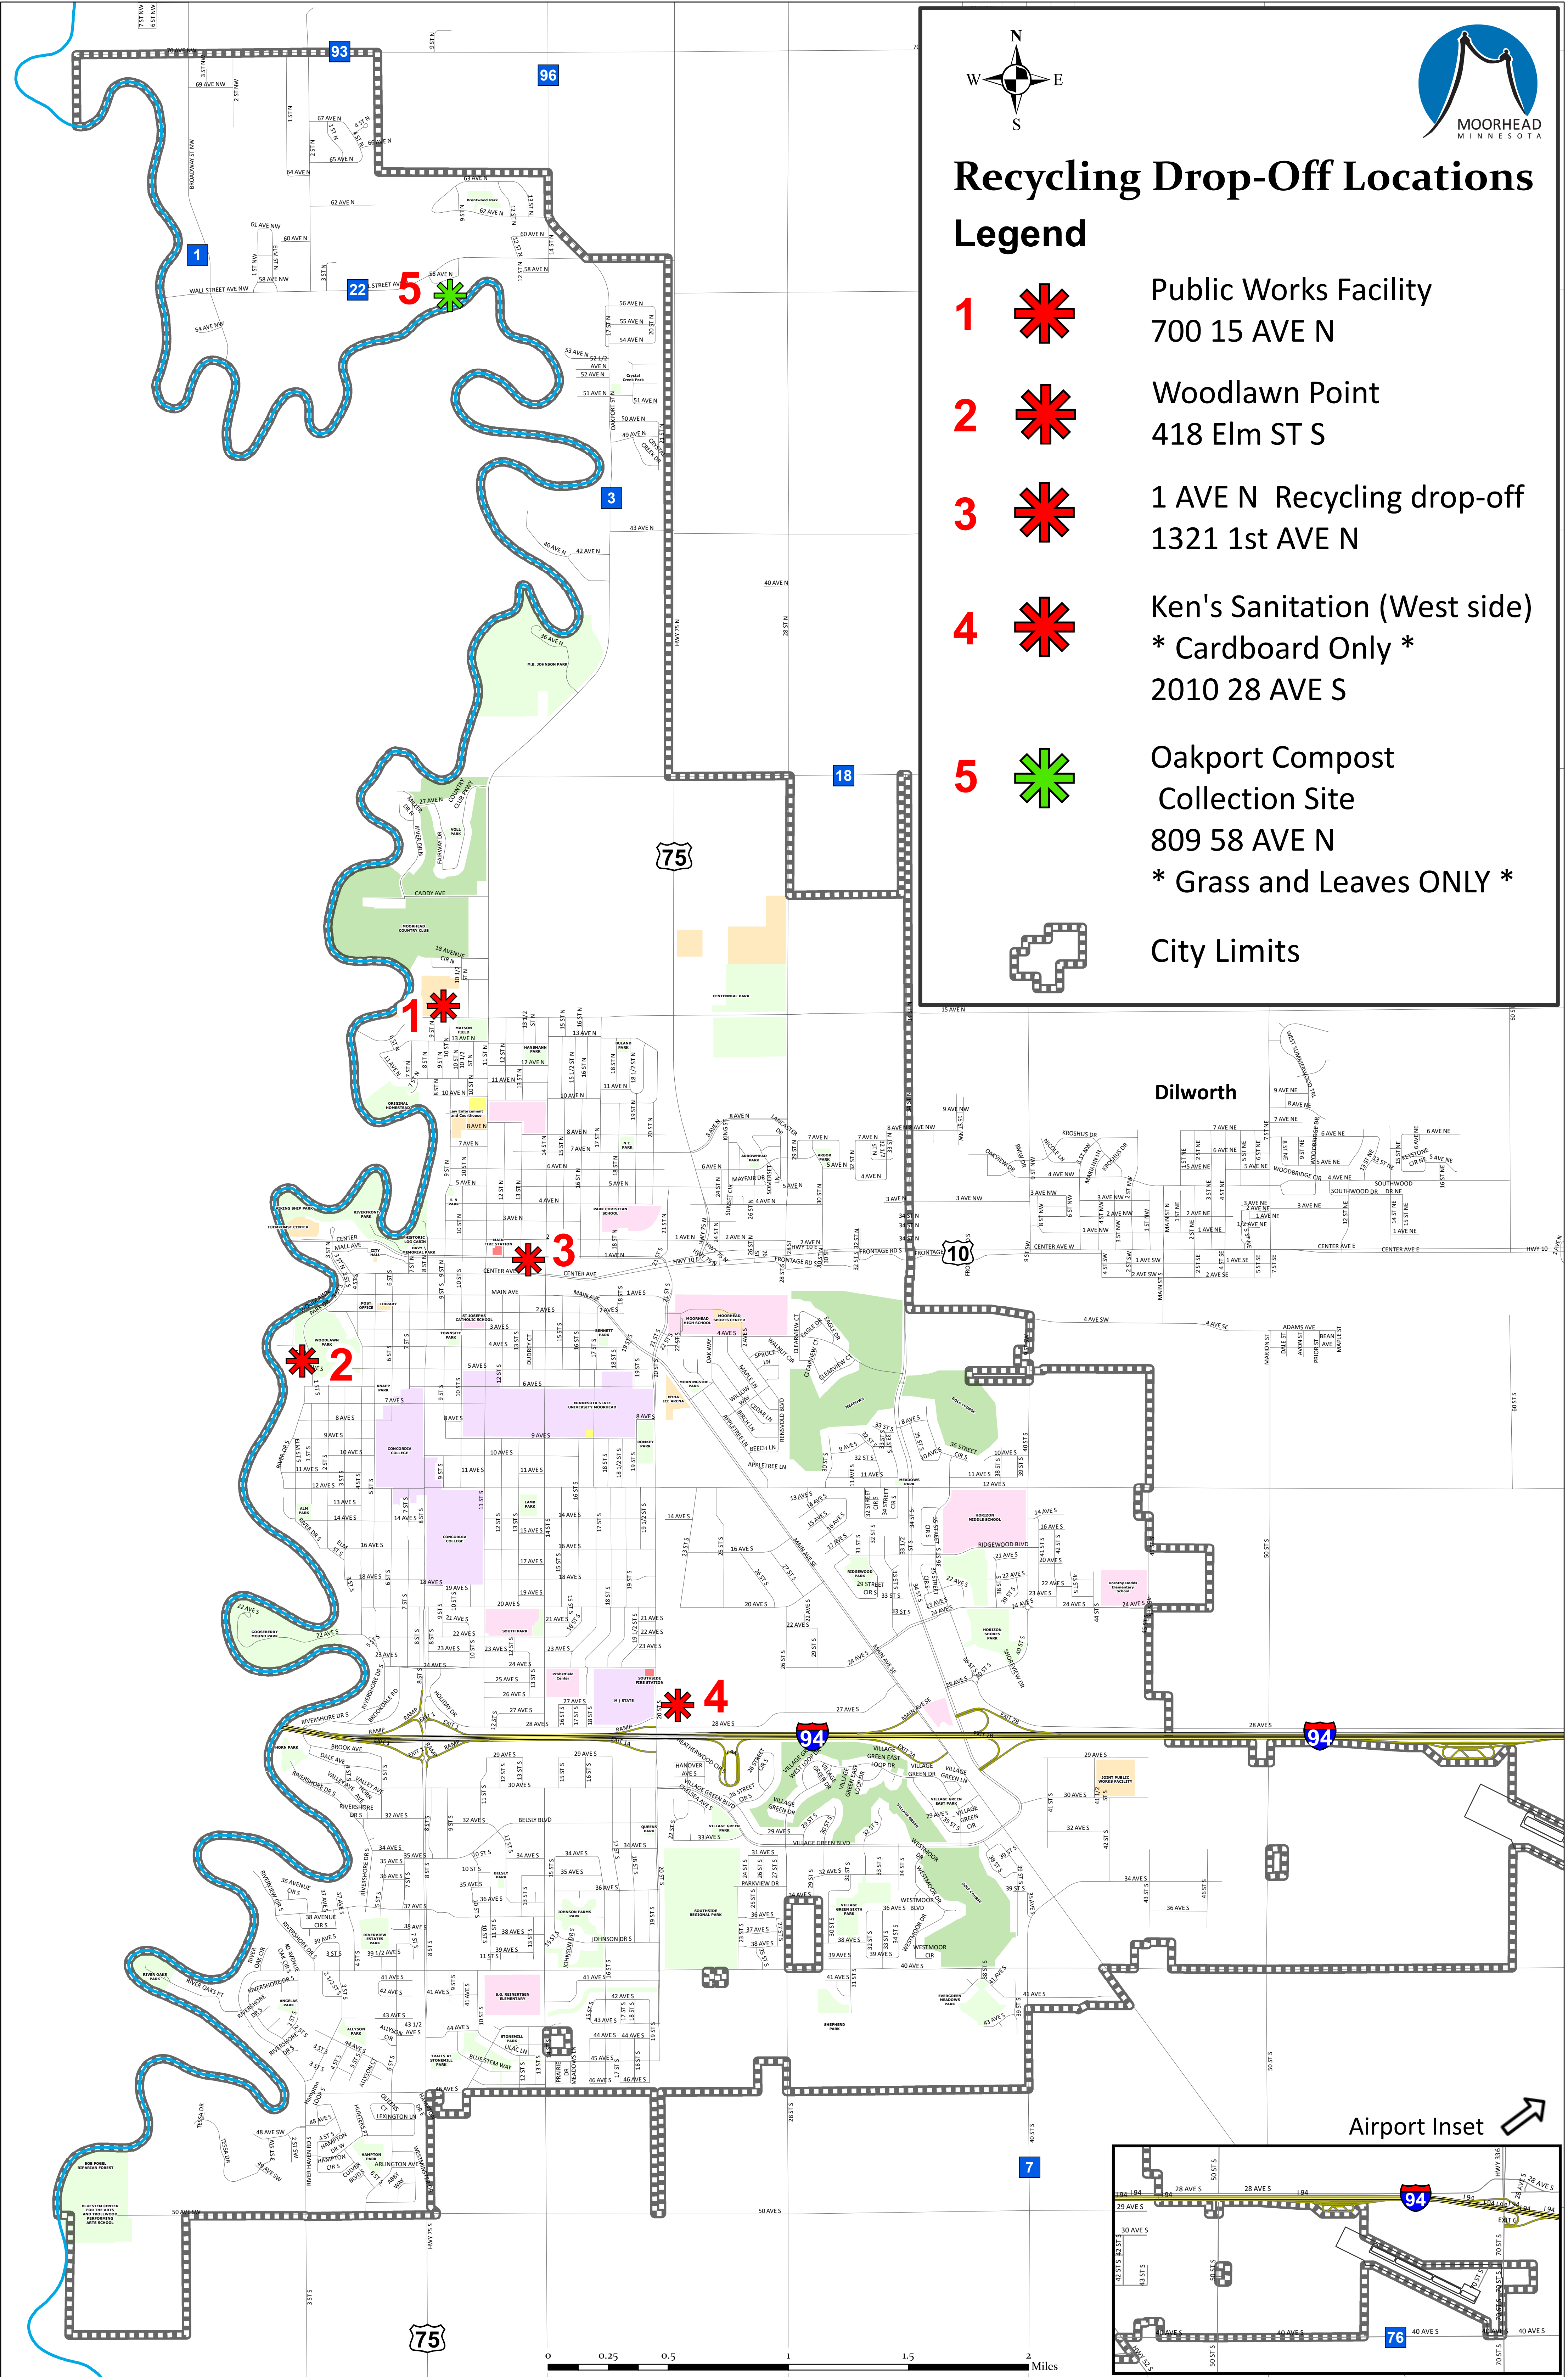

# Recycling Drop-Off Locations

## Legend

- 1** \* \* Public Works Facility  
700 15 AVE N
- 2** \* \* Woodlawn Point  
418 Elm ST S
- 3** \* \* 1 AVE N Recycling drop-off  
1321 1st AVE N
- 4** \* \* Ken's Sanitation (West side)  
\* Cardboard Only \*  
2010 28 AVE S
- 5** \* \* Oakport Compost  
Collection Site  
809 58 AVE N  
\* Grass and Leaves ONLY \*
-  City Limits

Airport Inset 