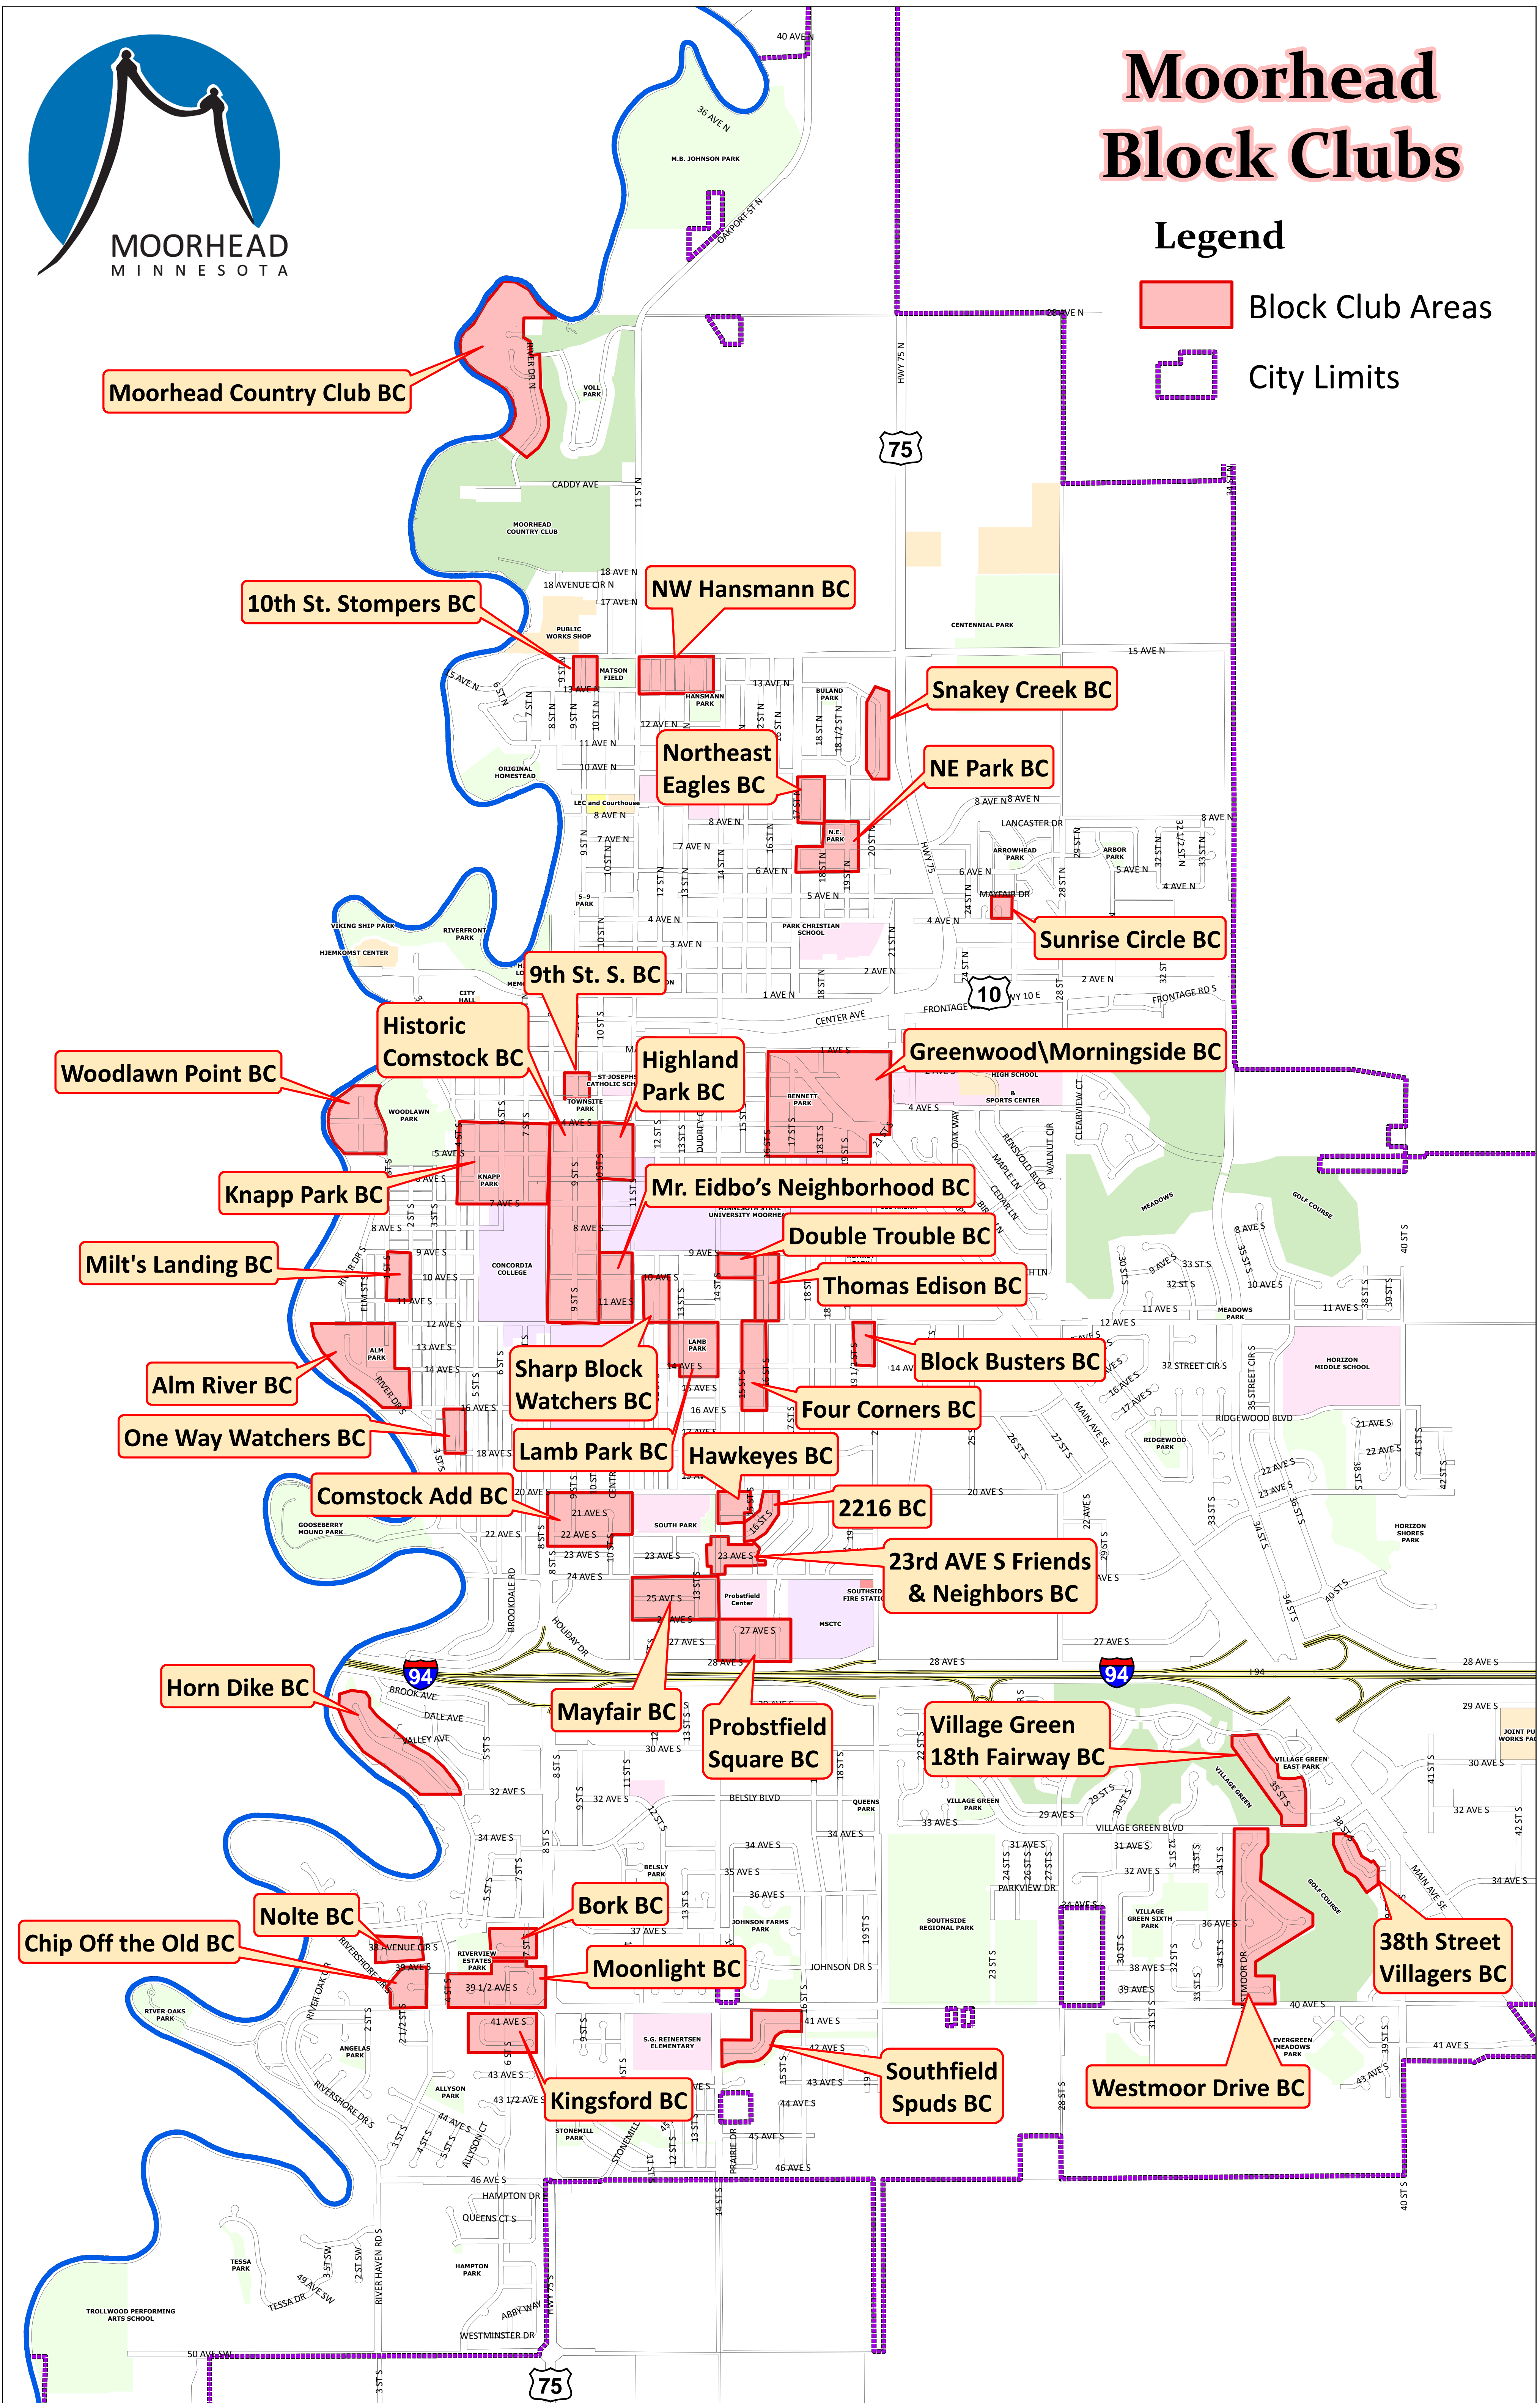

## Legend

-  Block Club Areas
-  City Limits

Moorhead Country Club BC

10th St. Stompers BC

NW Hansmann BC

Snakey Creek BC

Northeast Eagles BC

NE Park BC

Sunrise Circle BC

Woodlawn Point BC

Historic Comstock BC

Highland Park BC

Greenwood\Morningside BC

Knapp Park BC

Mr. Eidbo's Neighborhood BC

Double Trouble BC

Thomas Edison BC

Milt's Landing BC

Sharp Block Watchers BC

Block Busters BC

Alm River BC

One Way Watchers BC

Lamb Park BC

Hawkeyes BC

18th Fairway BC

Chip Off the Old BC

Nolte BC

Bork BC

Moonlight BC

38th Street Villagers BC

Kingsford BC

Southfield Spuds BC