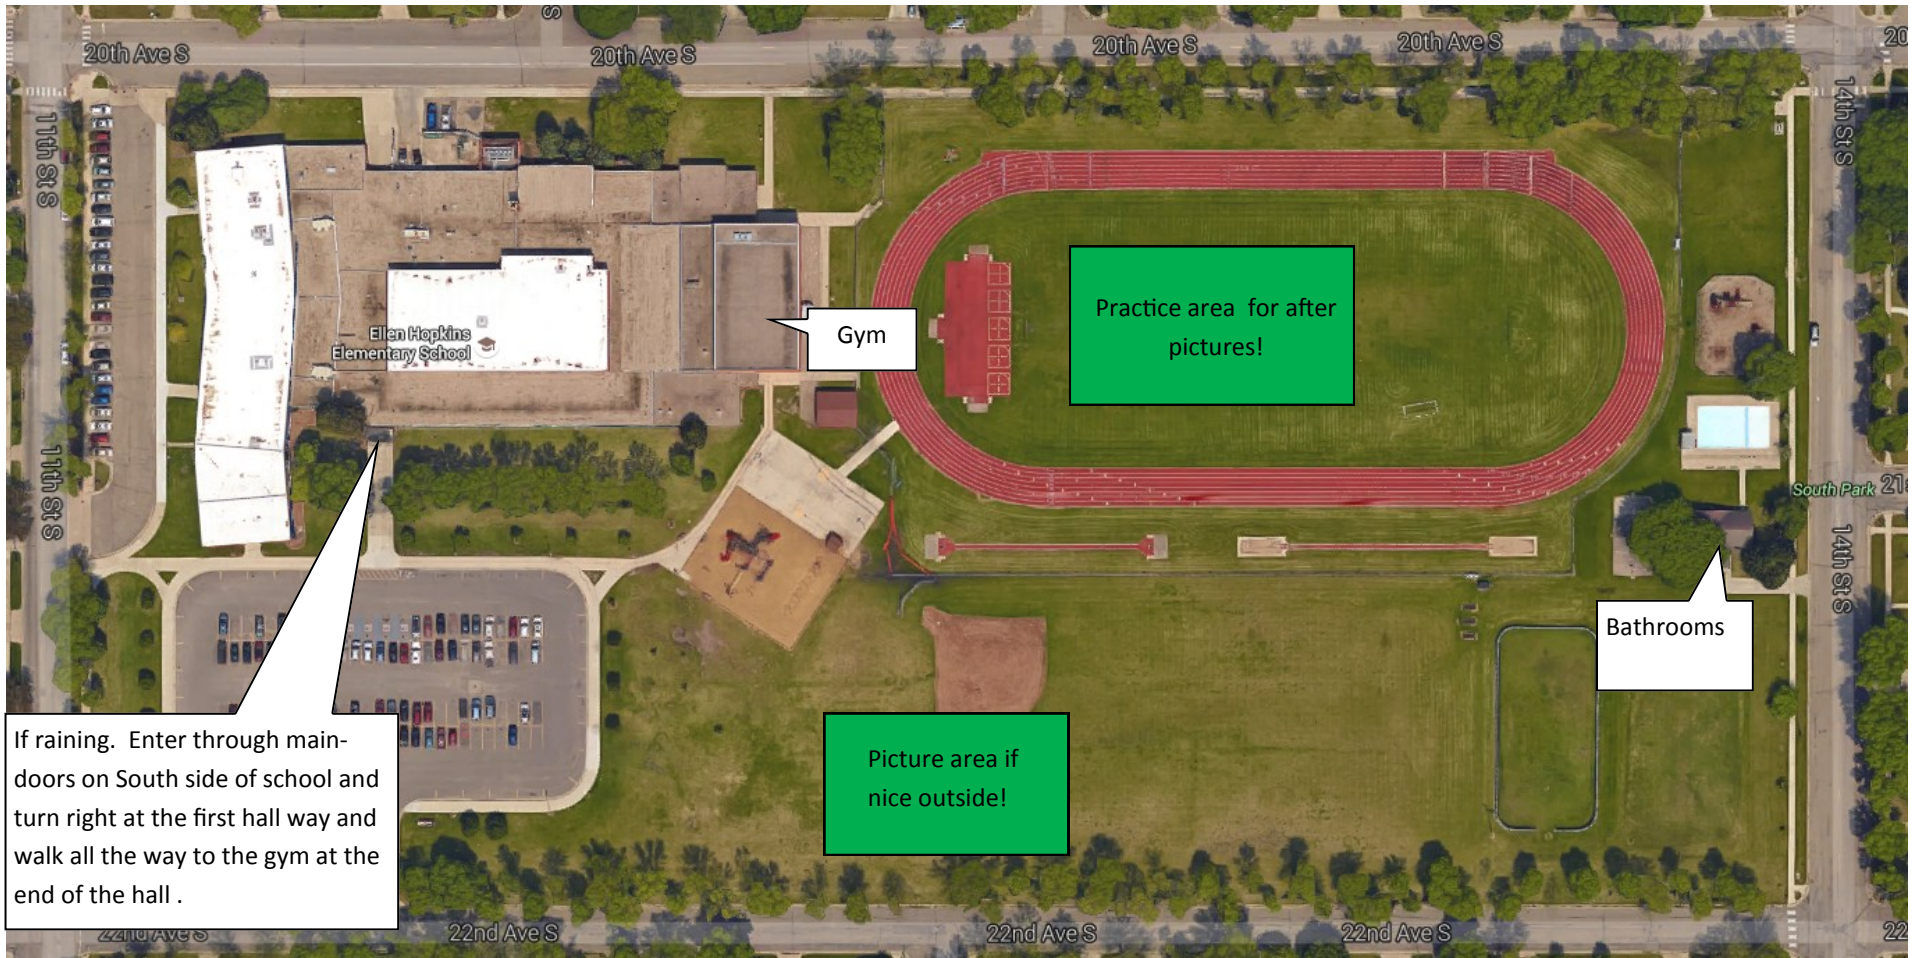

Ellen Hopkins Elementary

2020 11th St S

Moorhead, MN 56560

If raining. Enter through main-doors on South side of school and turn right at the first hall way and walk all the way to the gym at the end of the hall .

This is for Picture night on Wednesday, June 13th!
Pictures start at 6:30pm, practice to follow inside the track area.