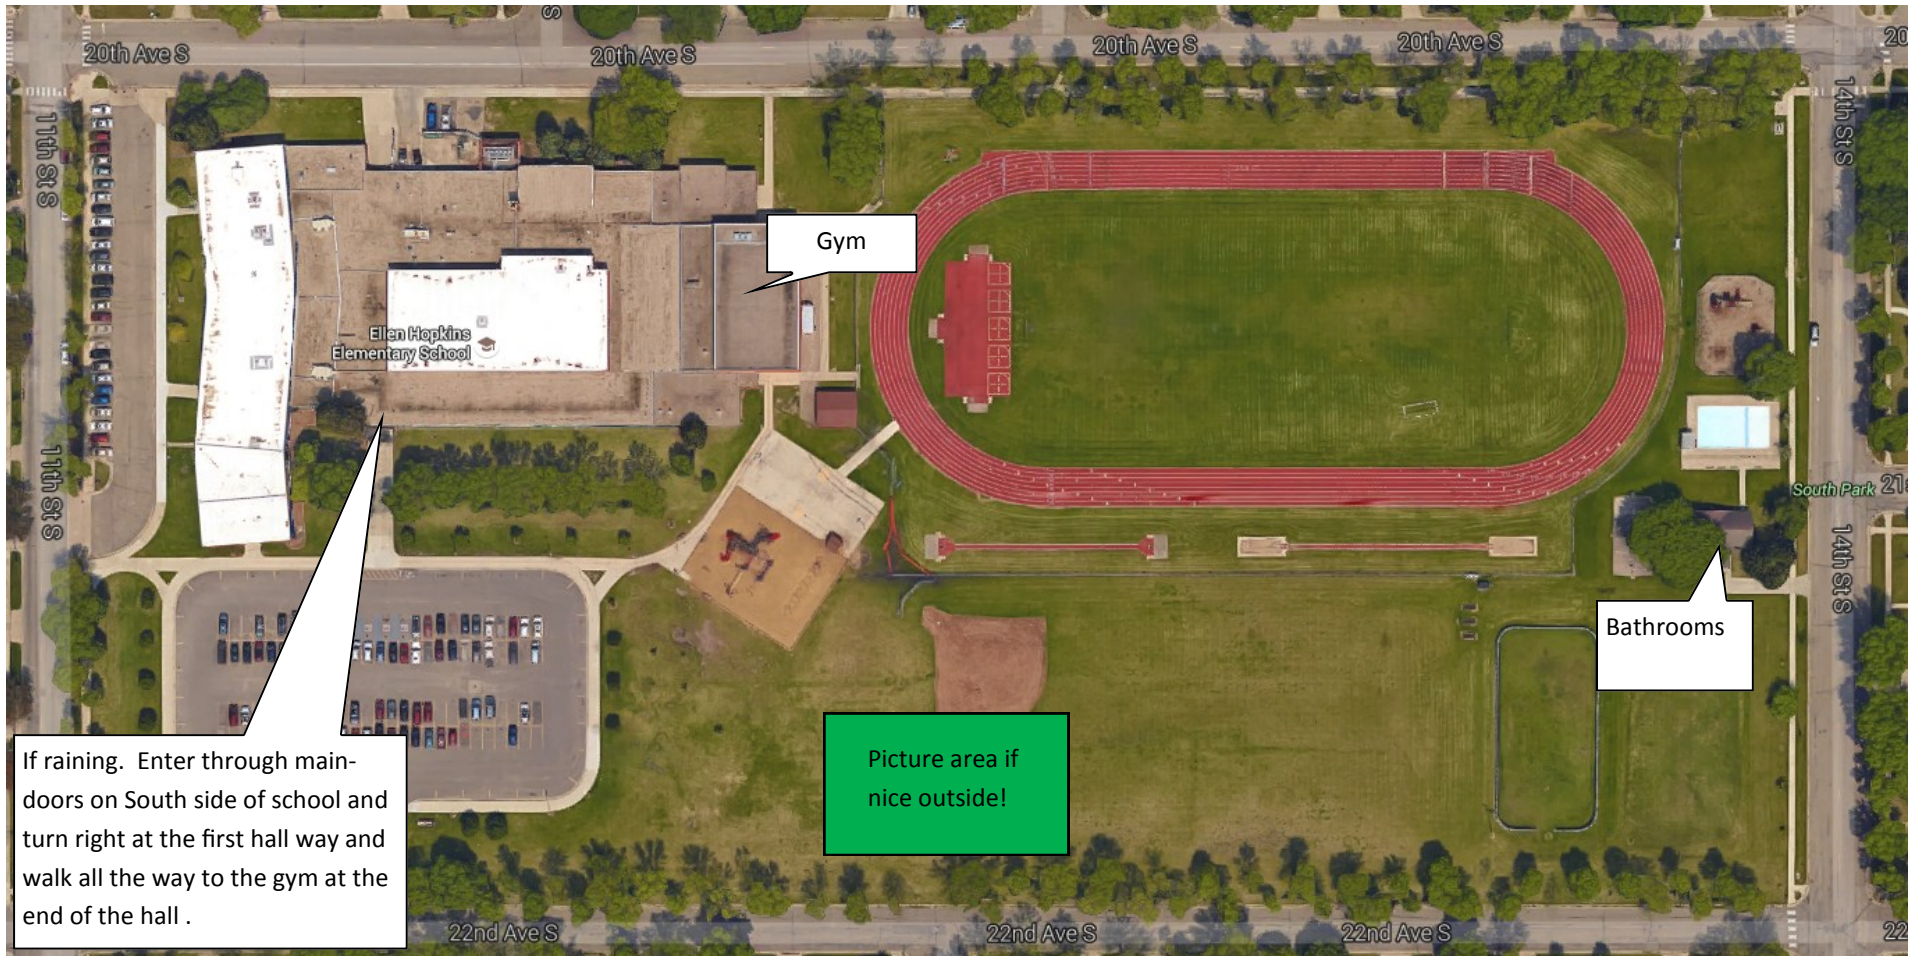

Ellen Hopkins Elementary

2020 11th St S

Moorhead, MN 56560

If raining. Enter through main-doors on South side of school and turn right at the first hall way and walk all the way to the gym at the end of the hall .

Picture area if nice outside!

This is for Picture night on Monday, June 11th and Tuesday, June 12th!