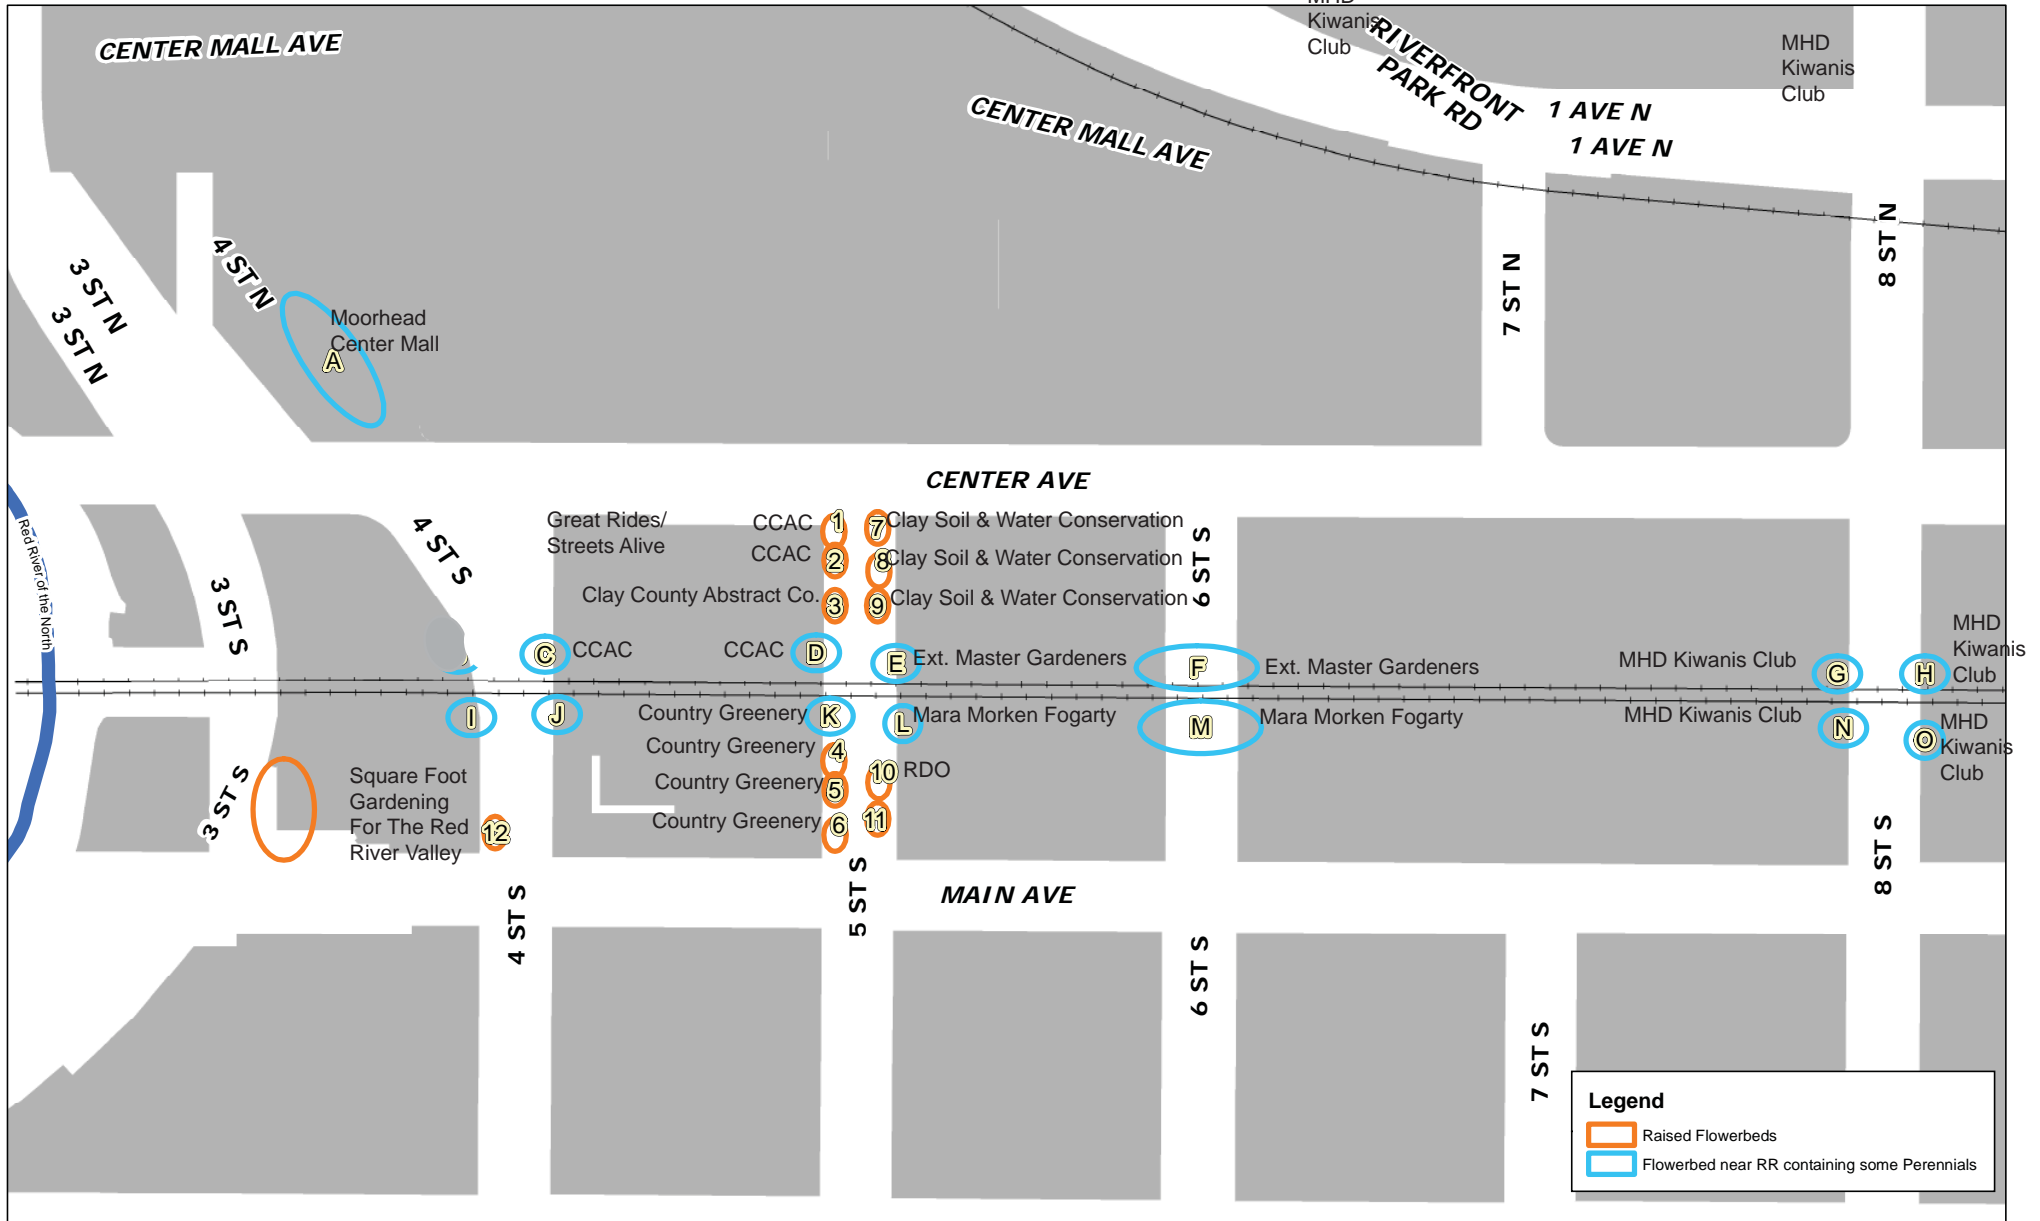

Adopt - A - Flowerbed

CENTER MALL AVE

MHD Kiwanis Club
RIVERFRONT PARK RD
MHD Kiwanis Club

CENTER MALL AVE
1 AVE N
1 AVE N

3 ST N
3 ST N
4 ST N
Moorhead Center Mall
A

7 ST N
8 ST N

CENTER AVE

Red River of the North
3 ST S
4 ST S
3 ST S
3 ST S
Square Foot Gardening For The Red River Valley
12

Great Rides/ Streets Alive
CCAC
Clay County Abstract Co.
CCAC
Country Greenery
Country Greenery
Country Greenery
Country Greenery
1
2
3
4
5
6
7
8
9
10
11

6 ST S
Ext. Master Gardeners
Ext. Master Gardeners
MHD Kiwanis Club
MHD Kiwanis Club
MHD Kiwanis Club
MHD Kiwanis Club
MHD Kiwanis Club
MHD Kiwanis Club
H
N
C

MAIN AVE

8 ST S
7 ST S
Legend
Raised Flowerbeds
Flowerbed near RR containing some Perennials