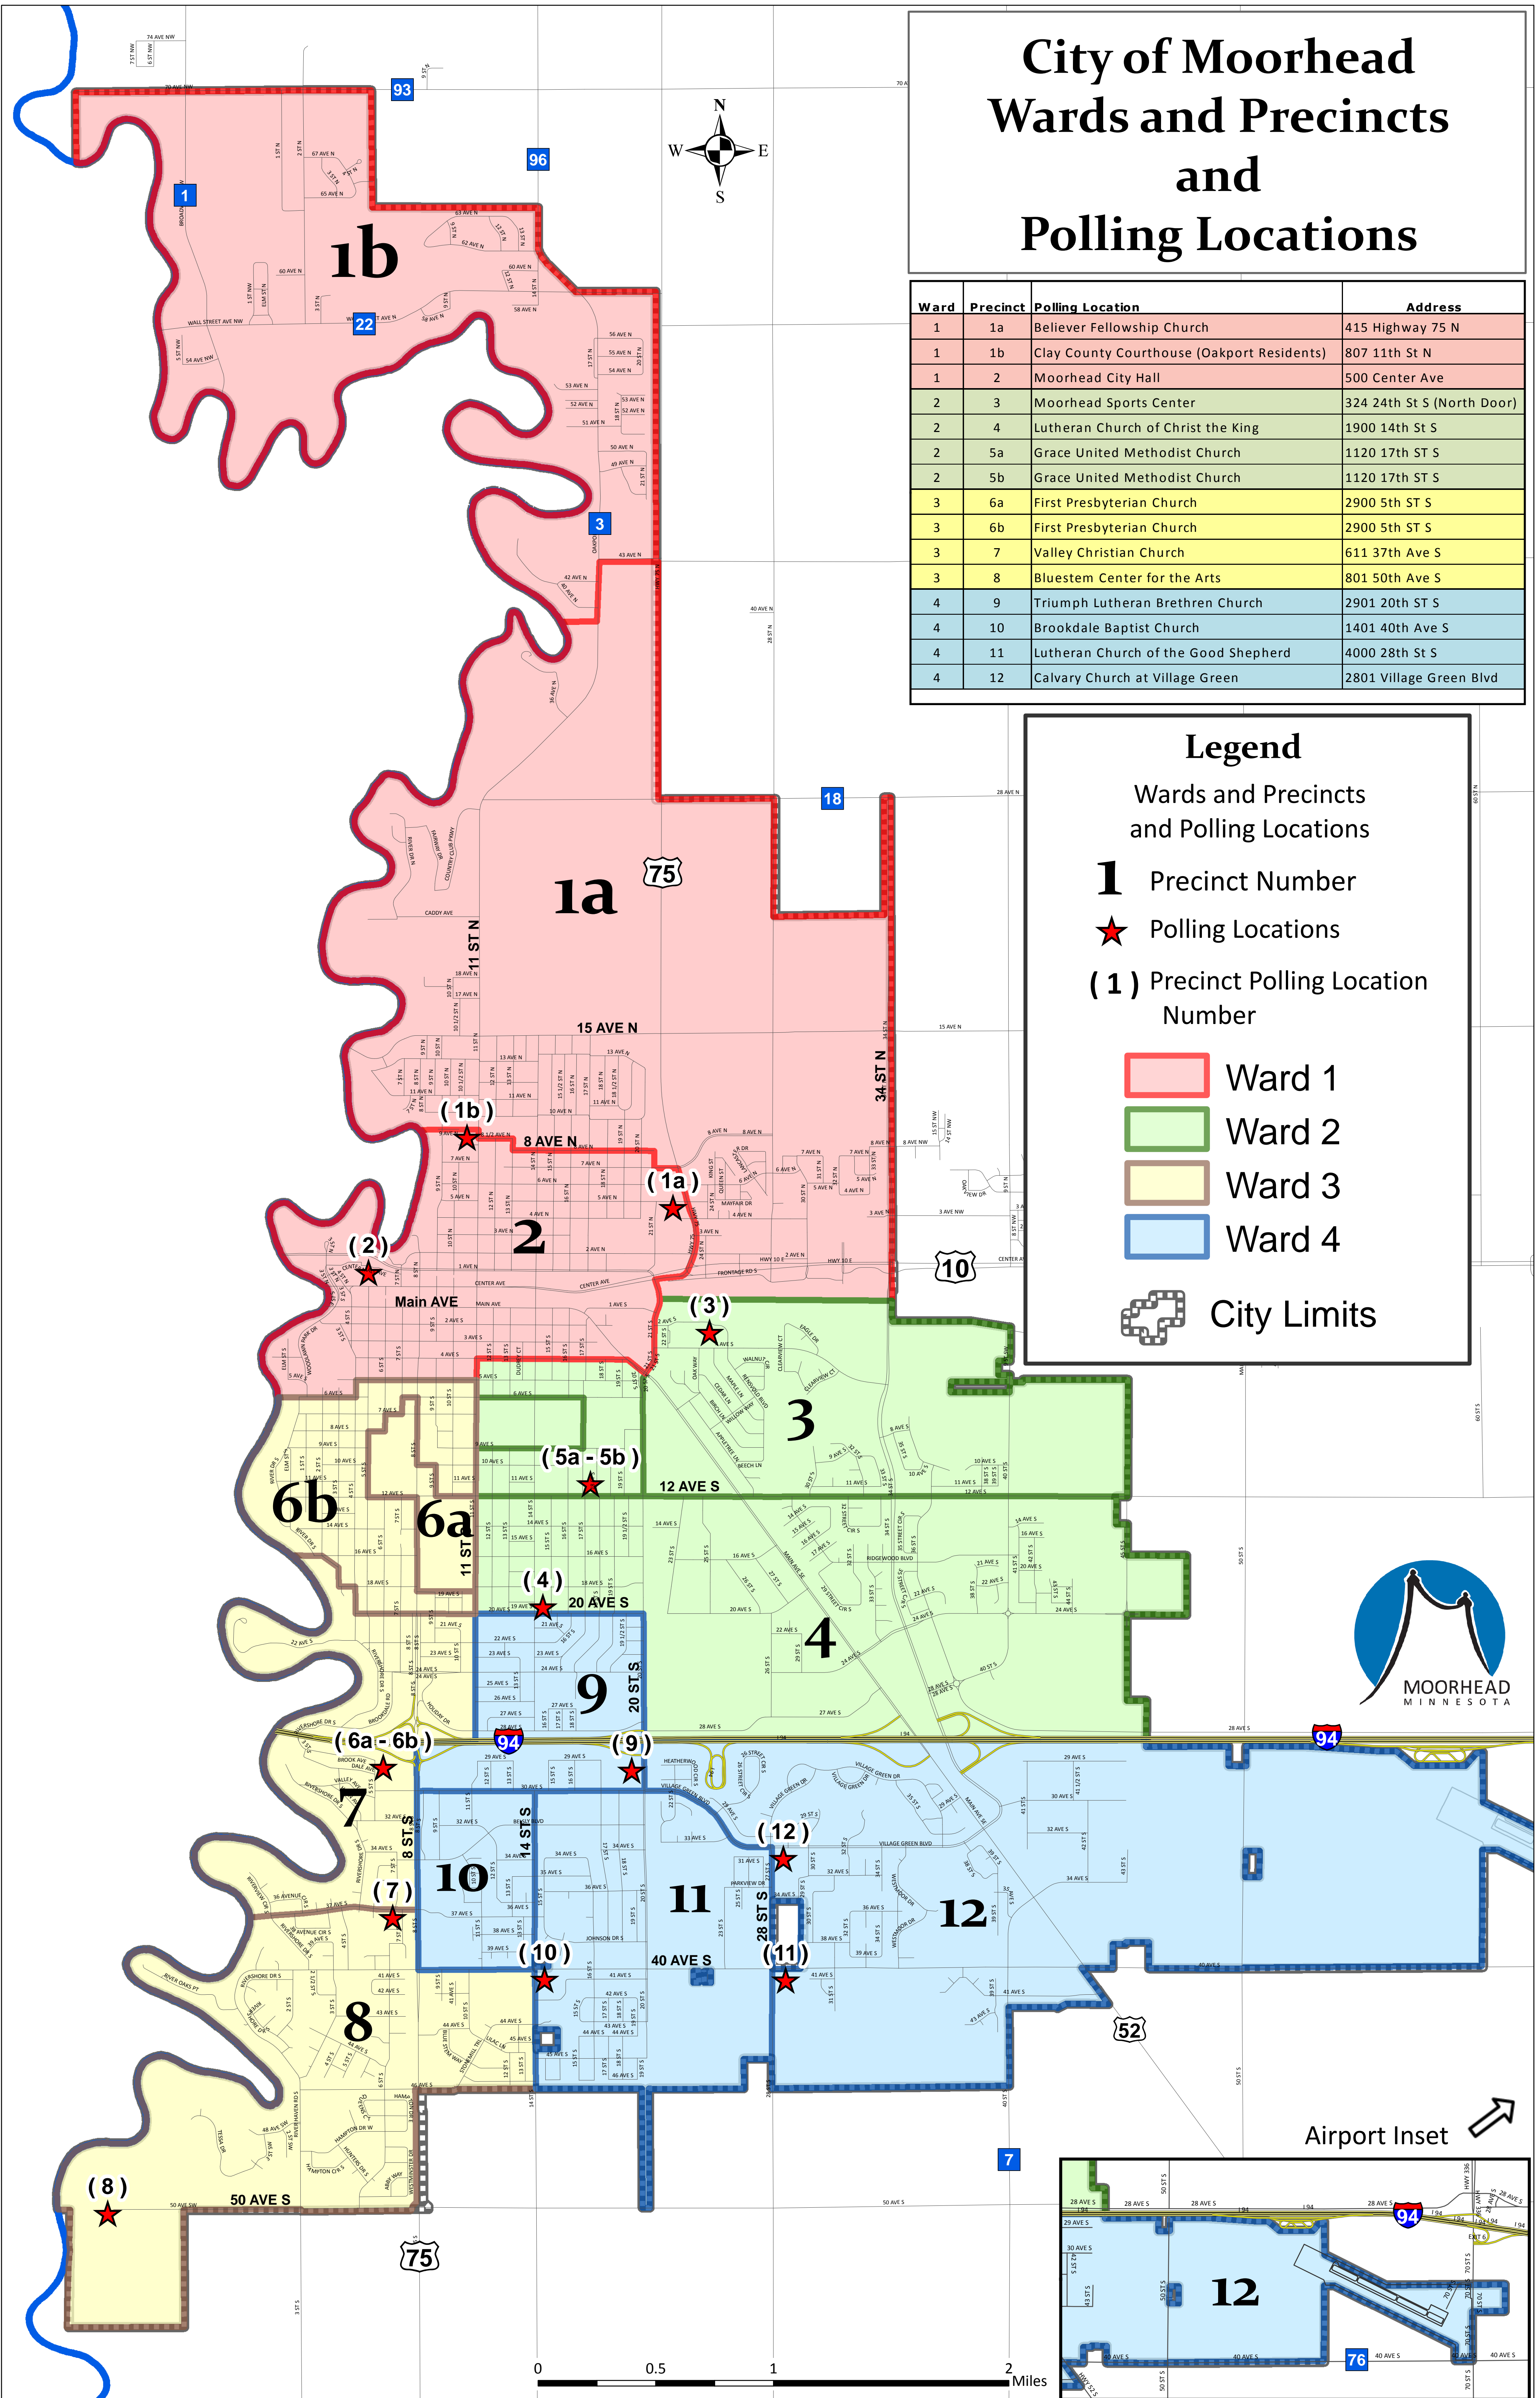

City of Moorhead Wards and Precincts and Polling Locations

Ward	Precinct	Polling Location	Address
1	1a	Believer Fellowship Church	415 Highway 75 N
1	1b	Clay County Courthouse (Oakport Residents)	807 11th St N
1	2	Moorhead City Hall	500 Center Ave
2	3	Moorhead Sports Center	324 24th St S (North Door)
2	4	Lutheran Church of Christ the King	1900 14th St S
2	5a	Grace United Methodist Church	1120 17th St S
2	5b	Grace United Methodist Church	1120 17th St S
3	6a	First Presbyterian Church	2900 5th St S
3	6b	First Presbyterian Church	2900 5th St S
3	7	Valley Christian Church	611 37th Ave S
3	8	Bluestem Center for the Arts	801 50th Ave S
4	9	Triumph Lutheran Brethren Church	2901 20th St S
4	10	Brookdale Baptist Church	1401 40th Ave S
4	11	Lutheran Church of the Good Shepherd	4000 28th St S
4	12	Calvary Church at Village Green	2801 Village Green Blvd

Legend

Wards and Precincts
and Polling Locations

1 Precinct Number

★ Polling Locations

(1) Precinct Polling Location
Number

 Ward 1

 Ward 2

 Ward 3

 Ward 4

 City Limits

Airport Inset 