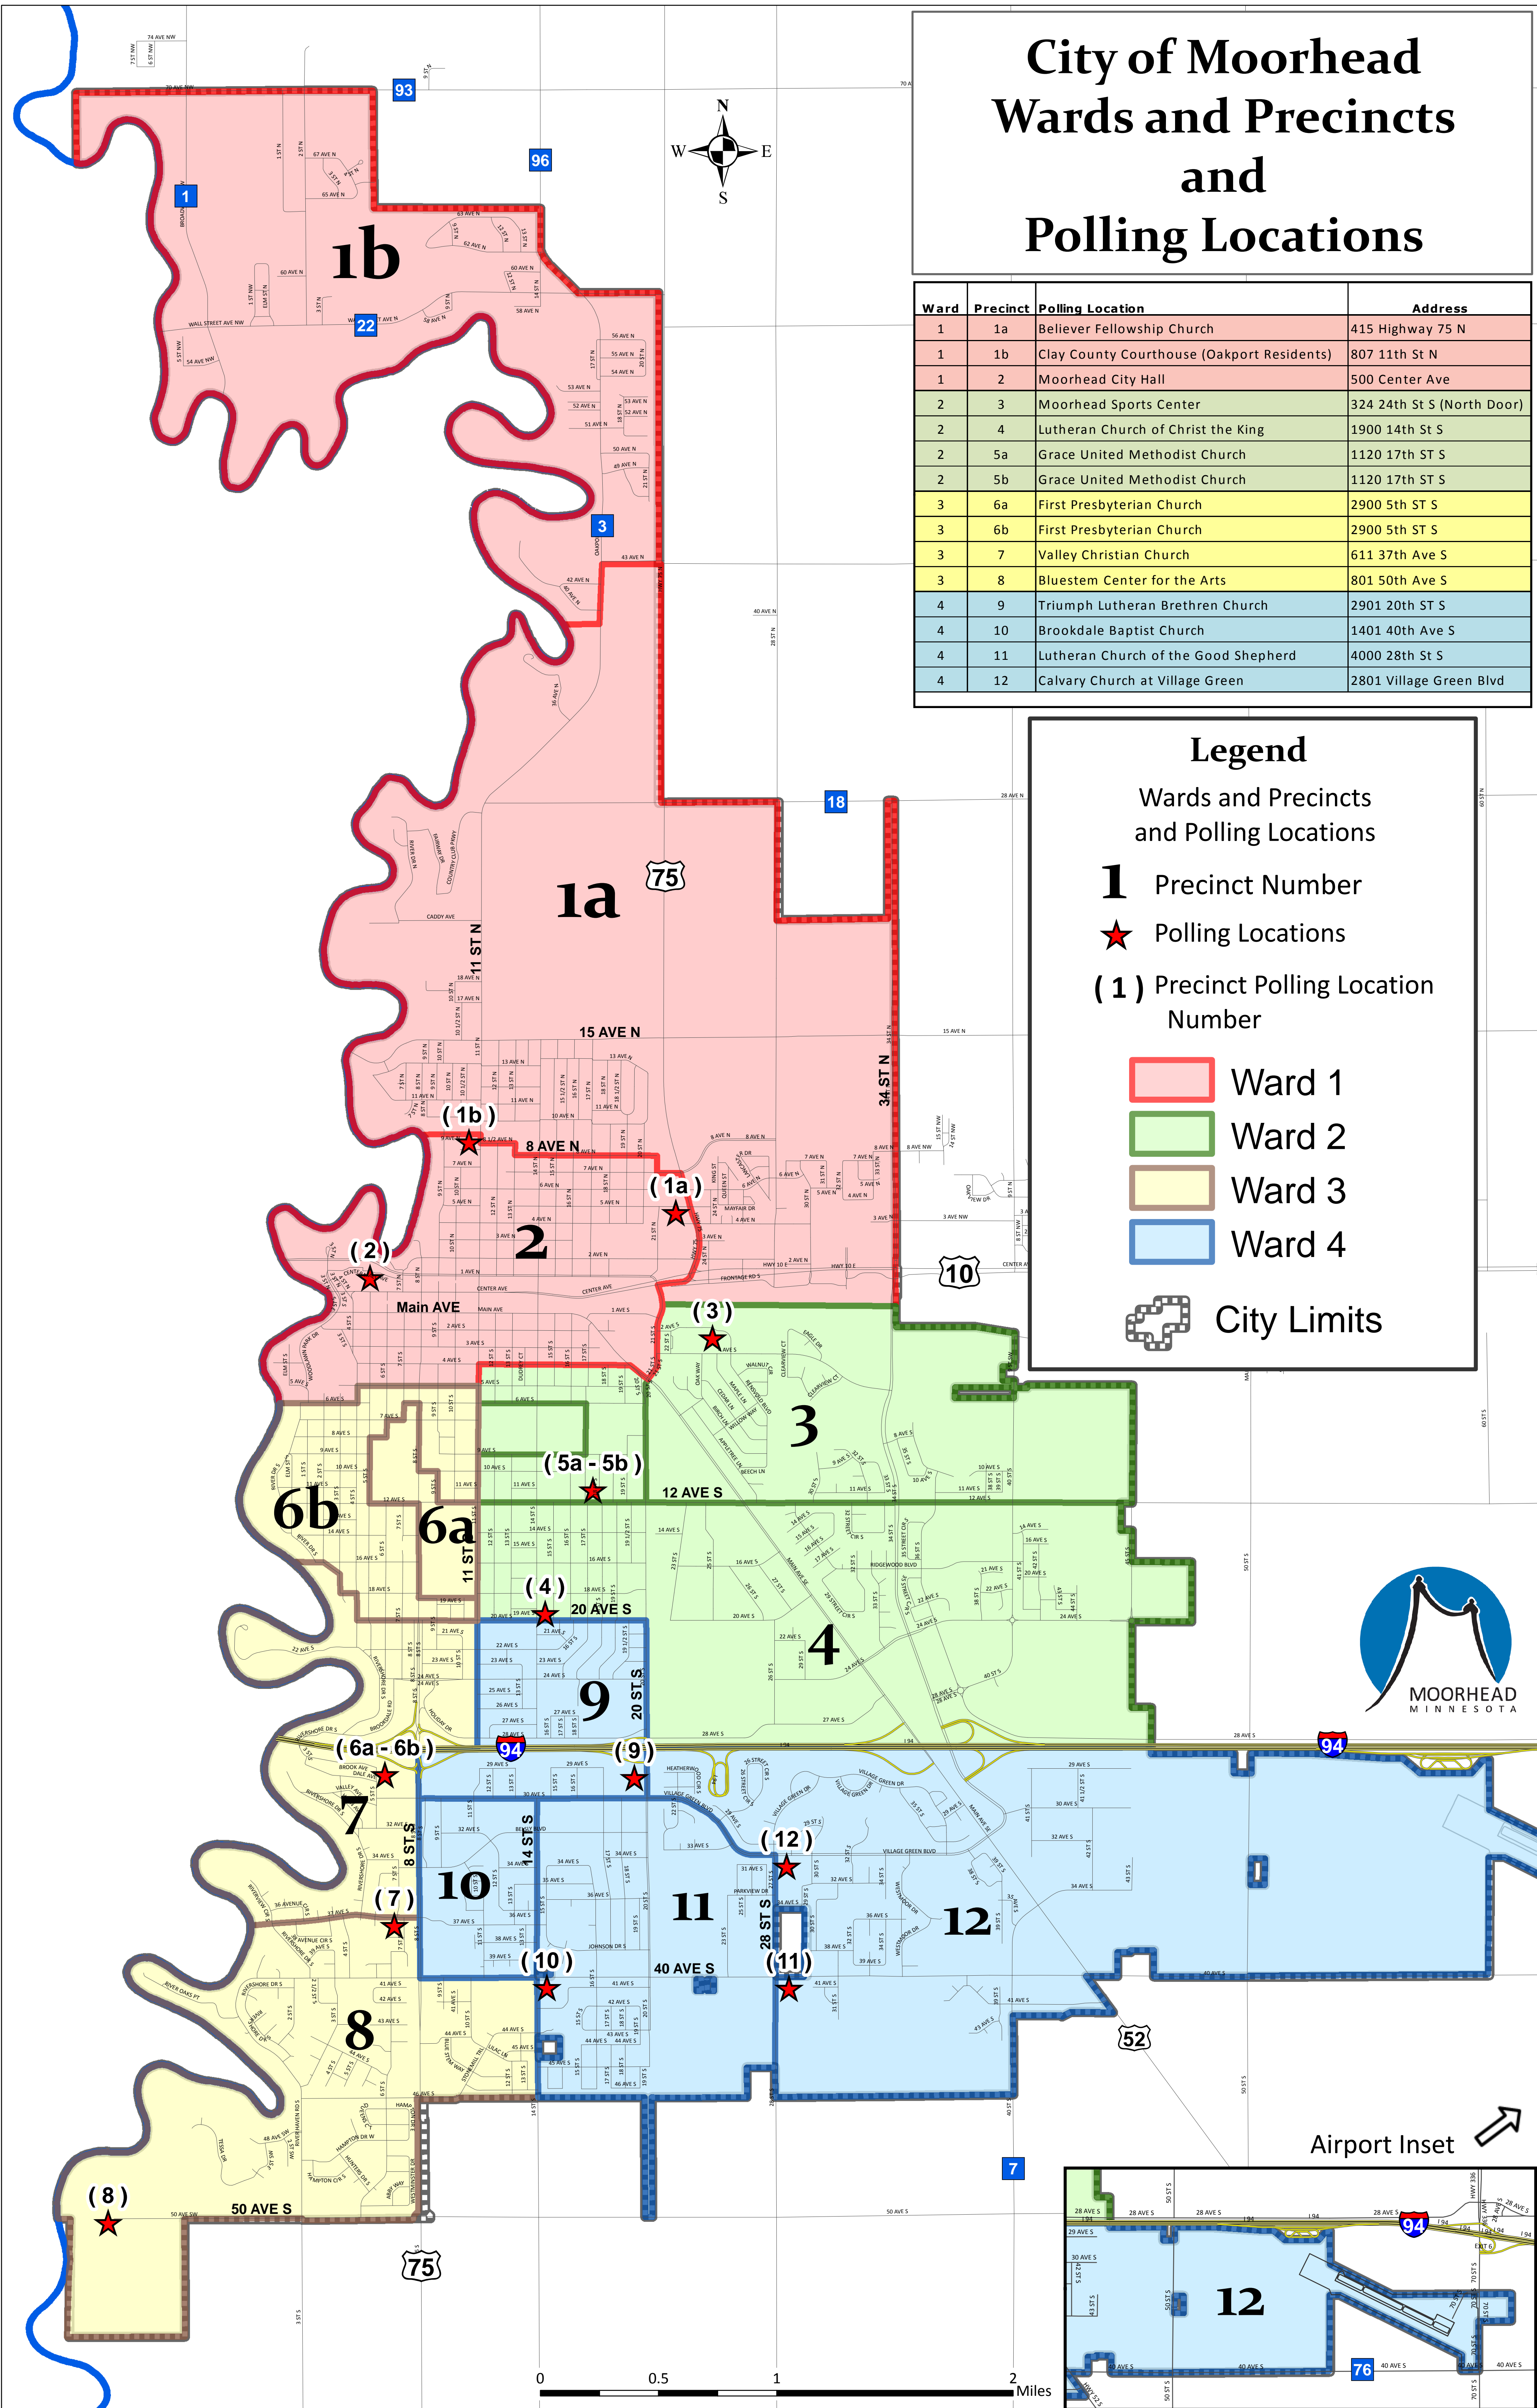

City of Moorhead Wards and Precincts and Polling Locations

Ward	Precinct	Polling Location	Address
1	1a	Believer Fellowship Church	415 Highway 75 N
1	1b	Clay County Courthouse (Oakport Residents)	807 11th St N
1	2	Moorhead City Hall	500 Center Ave
2	3	Moorhead Sports Center	324 24th St S (North Door)
2	4	Lutheran Church of Christ the King	1900 14th St S
2	5a	Grace United Methodist Church	1120 17th St S
2	5b	Grace United Methodist Church	1120 17th St S
3	6a	First Presbyterian Church	2900 5th St S
3	6b	First Presbyterian Church	2900 5th St S
3	7	Valley Christian Church	611 37th Ave S
3	8	Bluestem Center for the Arts	801 50th Ave S
4	9	Triumph Lutheran Brethren Church	2901 20th St S
4	10	Brookdale Baptist Church	1401 40th Ave S
4	11	Lutheran Church of the Good Shepherd	4000 28th St S
4	12	Calvary Church at Village Green	2801 Village Green Blvd

Legend

Wards and Precincts
and Polling Locations

1 Precinct Number

★ Polling Locations

(1) Precinct Polling Location
Number

 Ward 1

 Ward 2

 Ward 3

 Ward 4

 City Limits

Airport Inset 