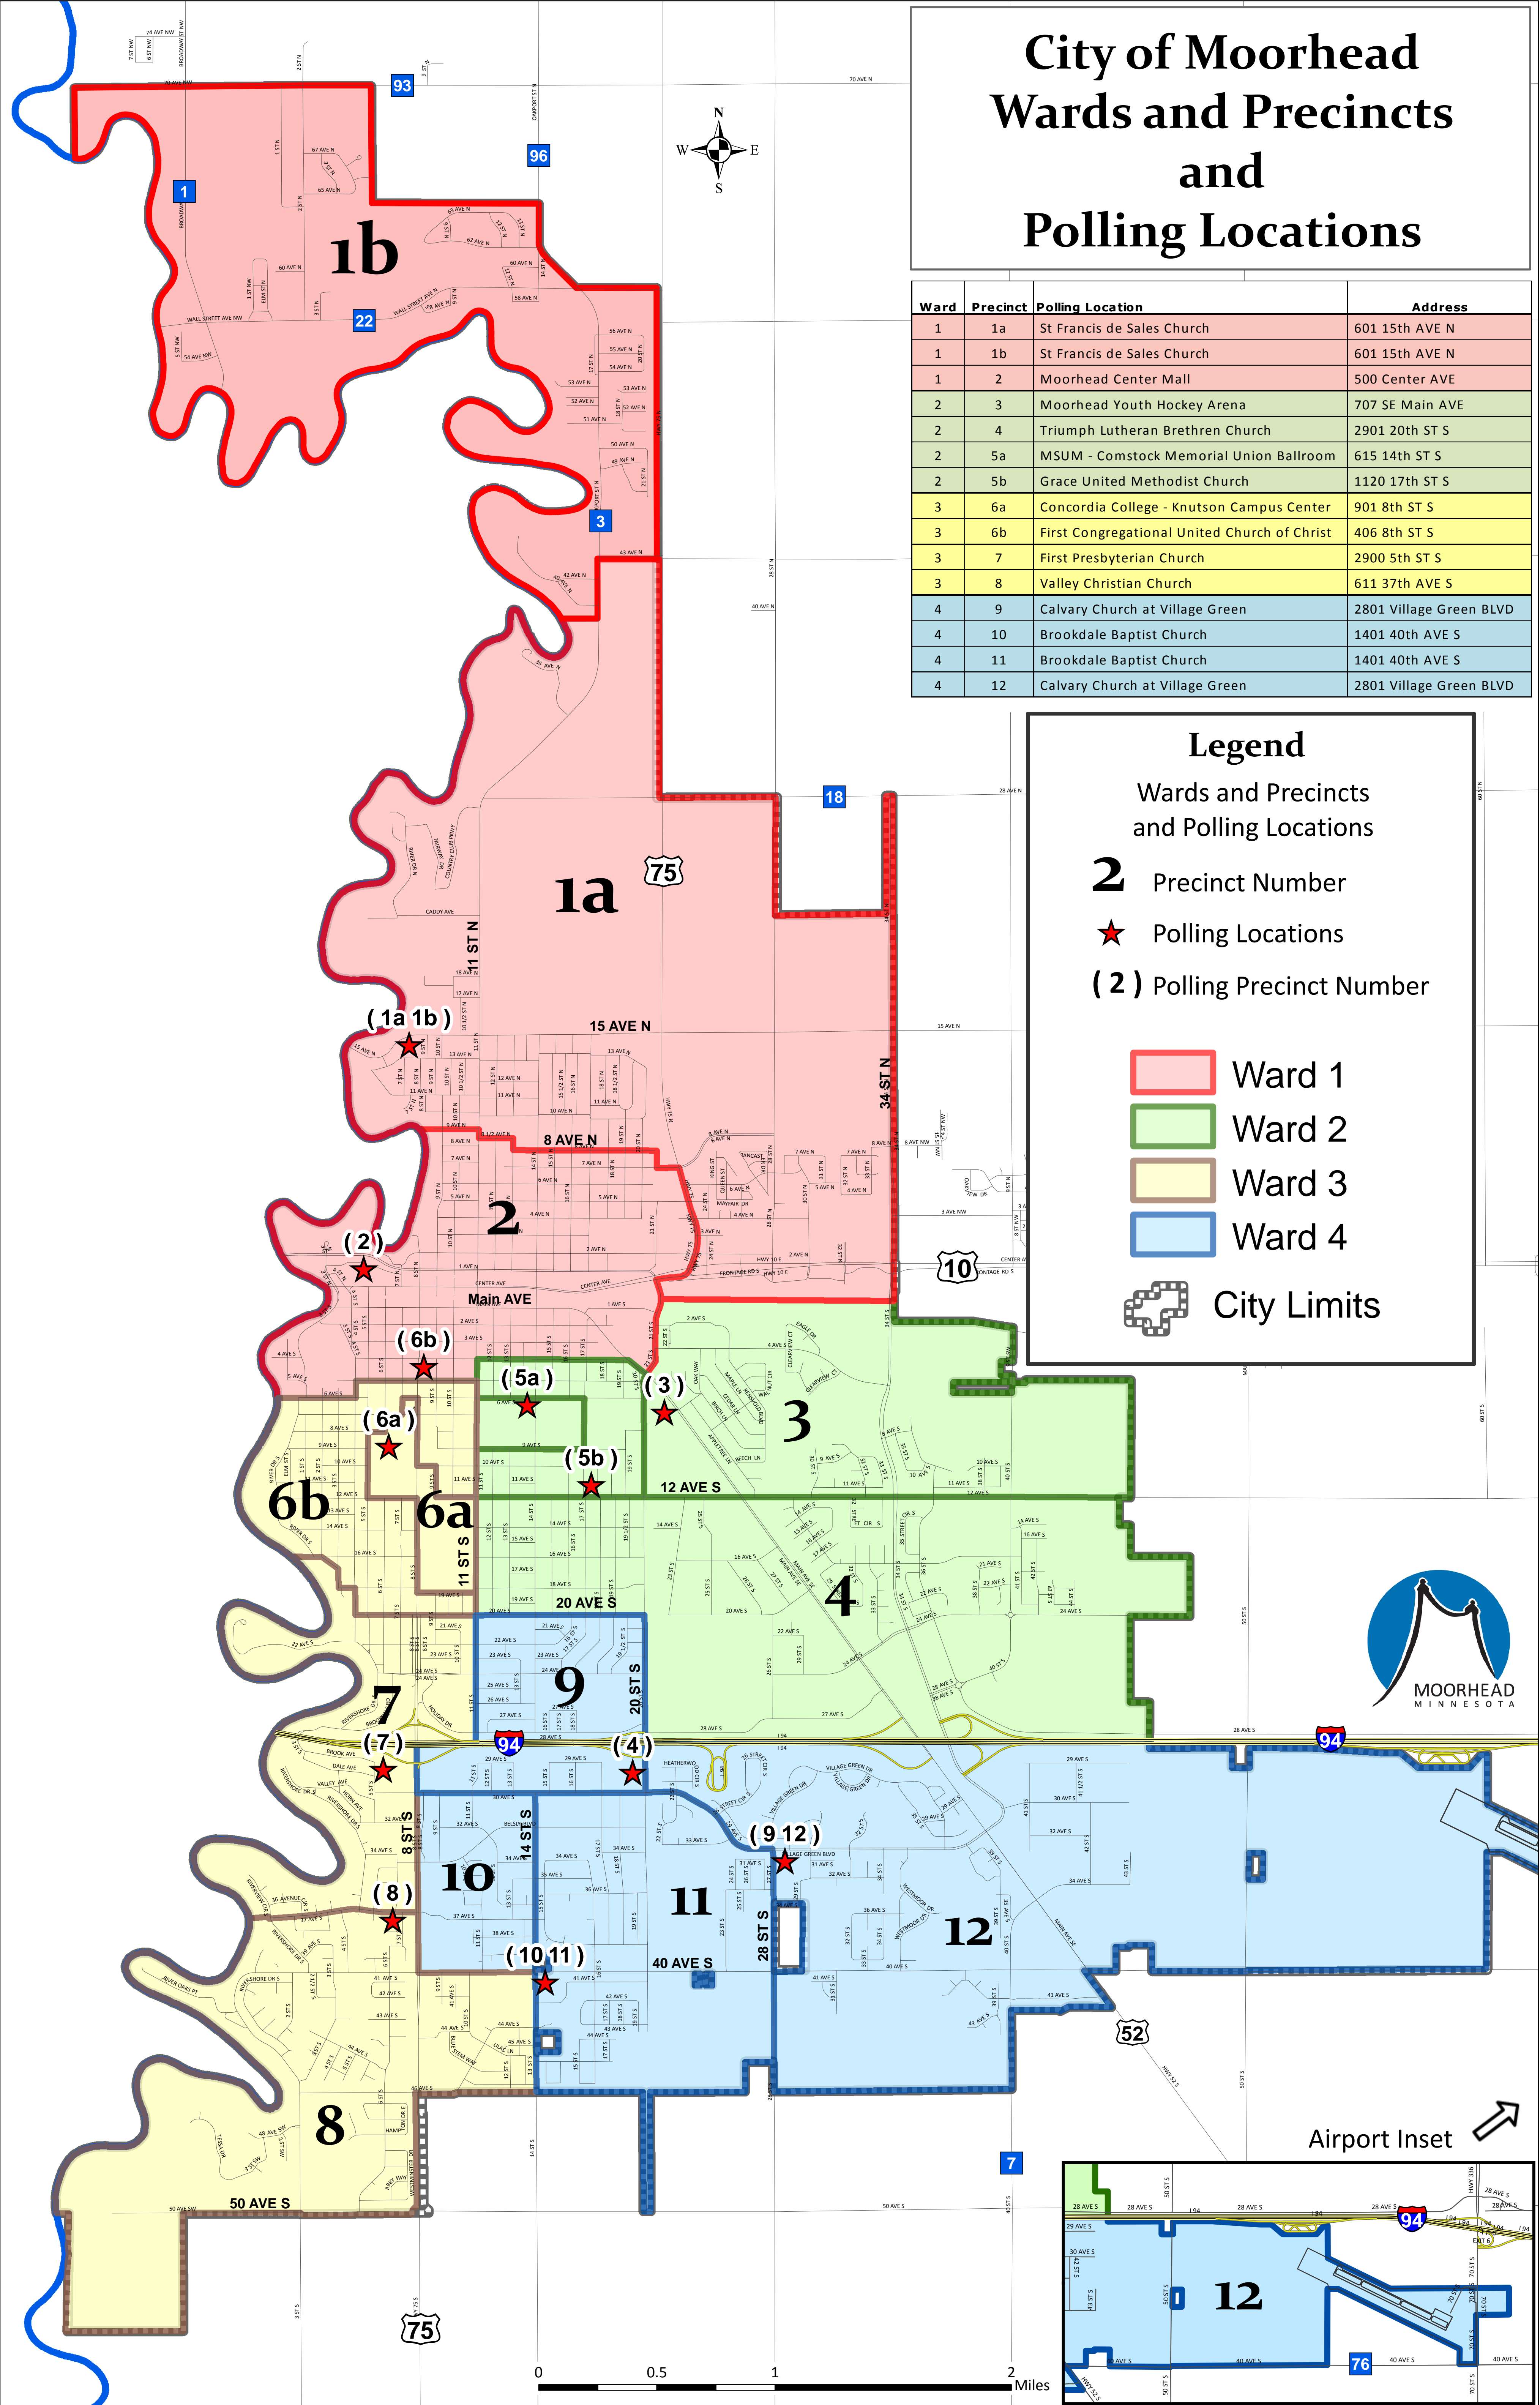

City of Moorhead Wards and Precincts and Polling Locations

Ward	Precinct	Polling Location	Address
1	1a	St Francis de Sales Church	601 15th AVE N
1	1b	St Francis de Sales Church	601 15th AVE N
1	2	Moorhead Center Mall	500 Center AVE
2	3	Moorhead Youth Hockey Arena	707 SE Main AVE
2	4	Triumph Lutheran Brethren Church	2901 20th ST S
2	5a	MSUM - Comstock Memorial Union Ballroom	615 14th ST S
2	5b	Grace United Methodist Church	1120 17th ST S
3	6a	Concordia College - Knutson Campus Center	901 8th ST S
3	6b	First Congregational United Church of Christ	406 8th ST S
3	7	First Presbyterian Church	2900 5th ST S
3	8	Valley Christian Church	611 37th AVE S
4	9	Calvary Church at Village Green	2801 Village Green BLVD
4	10	Brookdale Baptist Church	1401 40th AVE S
4	11	Brookdale Baptist Church	1401 40th AVE S
4	12	Calvary Church at Village Green	2801 Village Green BLVD

Legend

Wards and Precincts
and Polling Locations

2 Precinct Number

★ Polling Locations

(2) Polling Precinct Number

 Ward 1

 Ward 2

 Ward 3

 Ward 4

 City Limits

Airport Inset 