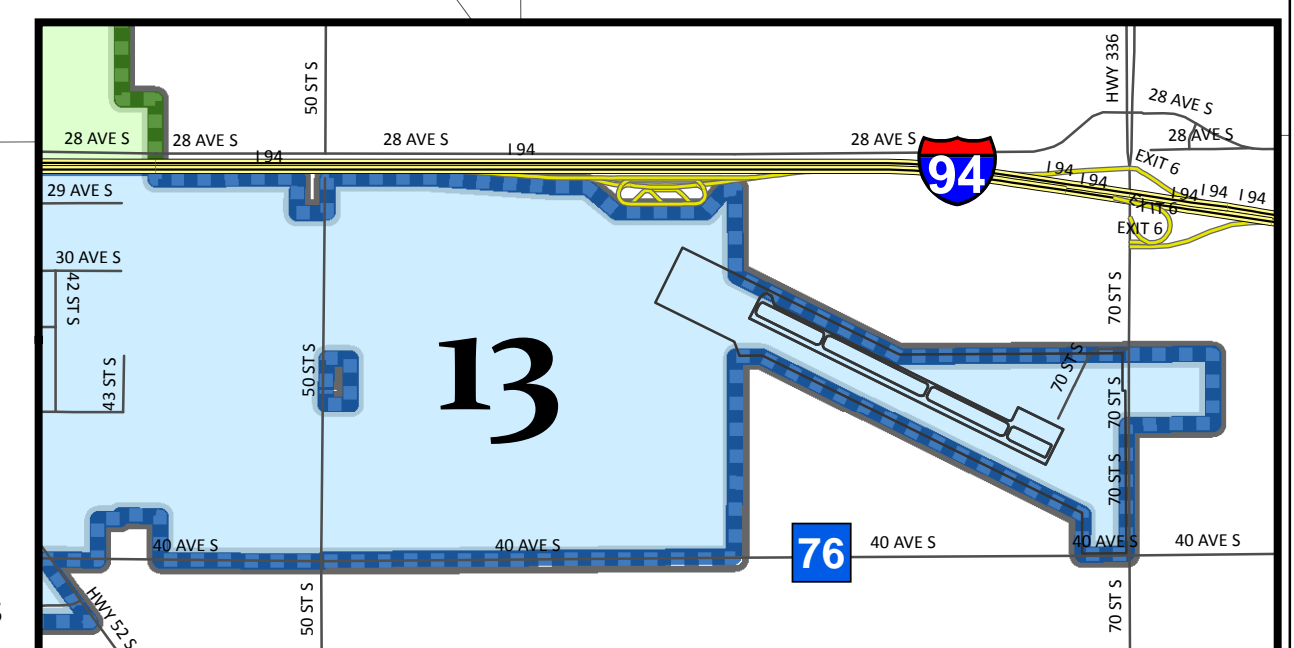

City of Moorhead Wards and Precincts and Polling Locations

Ward	Precinct	Polling Location	Address
1	1	Believer Fellowship Church	415 Highway 75 N
1	2	Clay County Courthouse (Oakport Residents)	807 11th St N
1	3	Moorhead Center Mall	500 Center Ave
2	4	Moorhead Sports Center	324 24th St S (North Door)
2	5	Lutheran Church of Christ the King	1900 14th St S
2	6	Grace United Methodist Church	1120 17th ST S
3	7	First Presbyterian Church	2900 5th ST S
3	8	Valley Christian Church	611 37th Ave S
3	9	Bluestem Center for the Arts	801 50th Ave S
4	10	Triumph Lutheran Brethren Church	2901 20th ST S
4	11	Brookdale Baptist Church	1401 40th Ave S
4	12	Lutheran Church of the Good Shepherd	4000 28th St S
4	13	Calvary Church at Village Green	2801 Village Green Blvd

Legend

Wards and Precincts
and Polling Locations

1 Precinct Number

★ Polling Locations

(1) Precinct Polling Location
Number

 Ward 1

 Ward 2

 Ward 3

 Ward 4

 City Limits

Airport Inset 

0 0.5 1 2 Miles