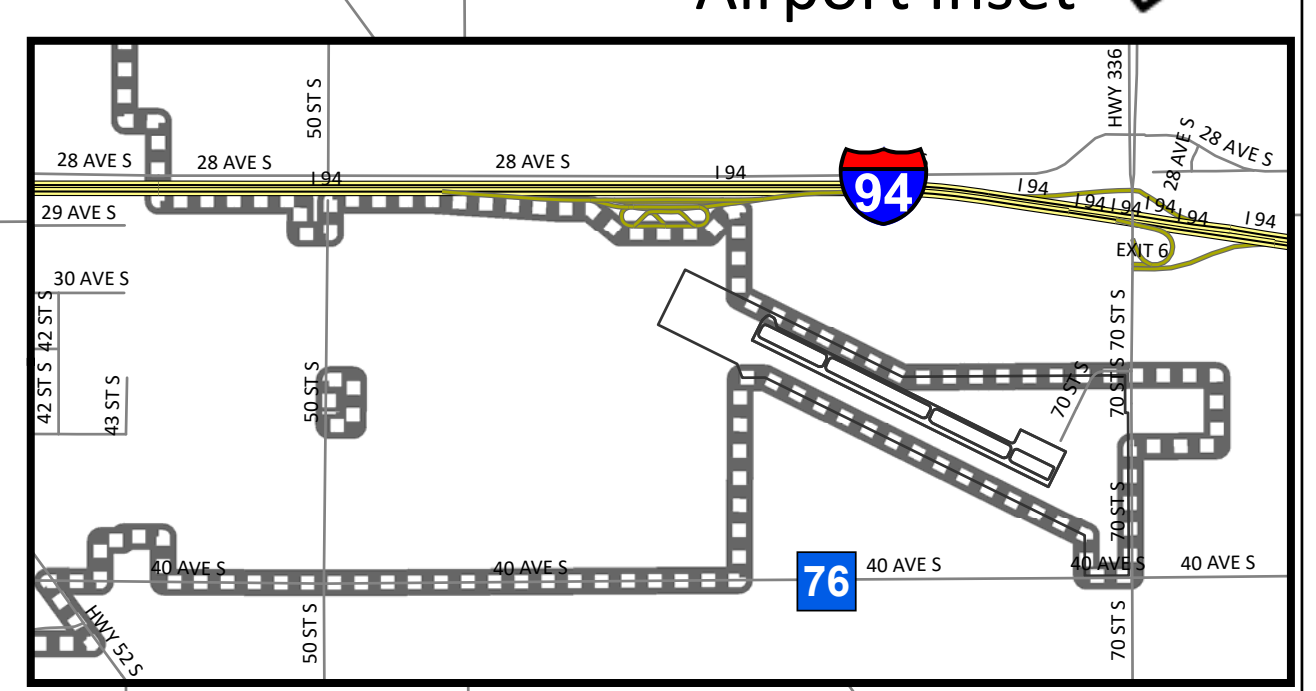

Recycling Drop-Off Locations

Legend

- 1** * Public Works Facility
700 15 AVE N
- 2** * Woodlawn Point
418 Elm ST S
- 3** * Southside Regional Park
North of 40 AVE S & 23 ST S
- 4** * Minnkota Recycling
1321 1st AVE N
- 5** * Oakport Compost
Collection Site
809 58 AVE N
(Grass and Leaves ONLY)
-  City Limits

Airport Inset 

0 0.25 0.5 1 1.5 2 Miles