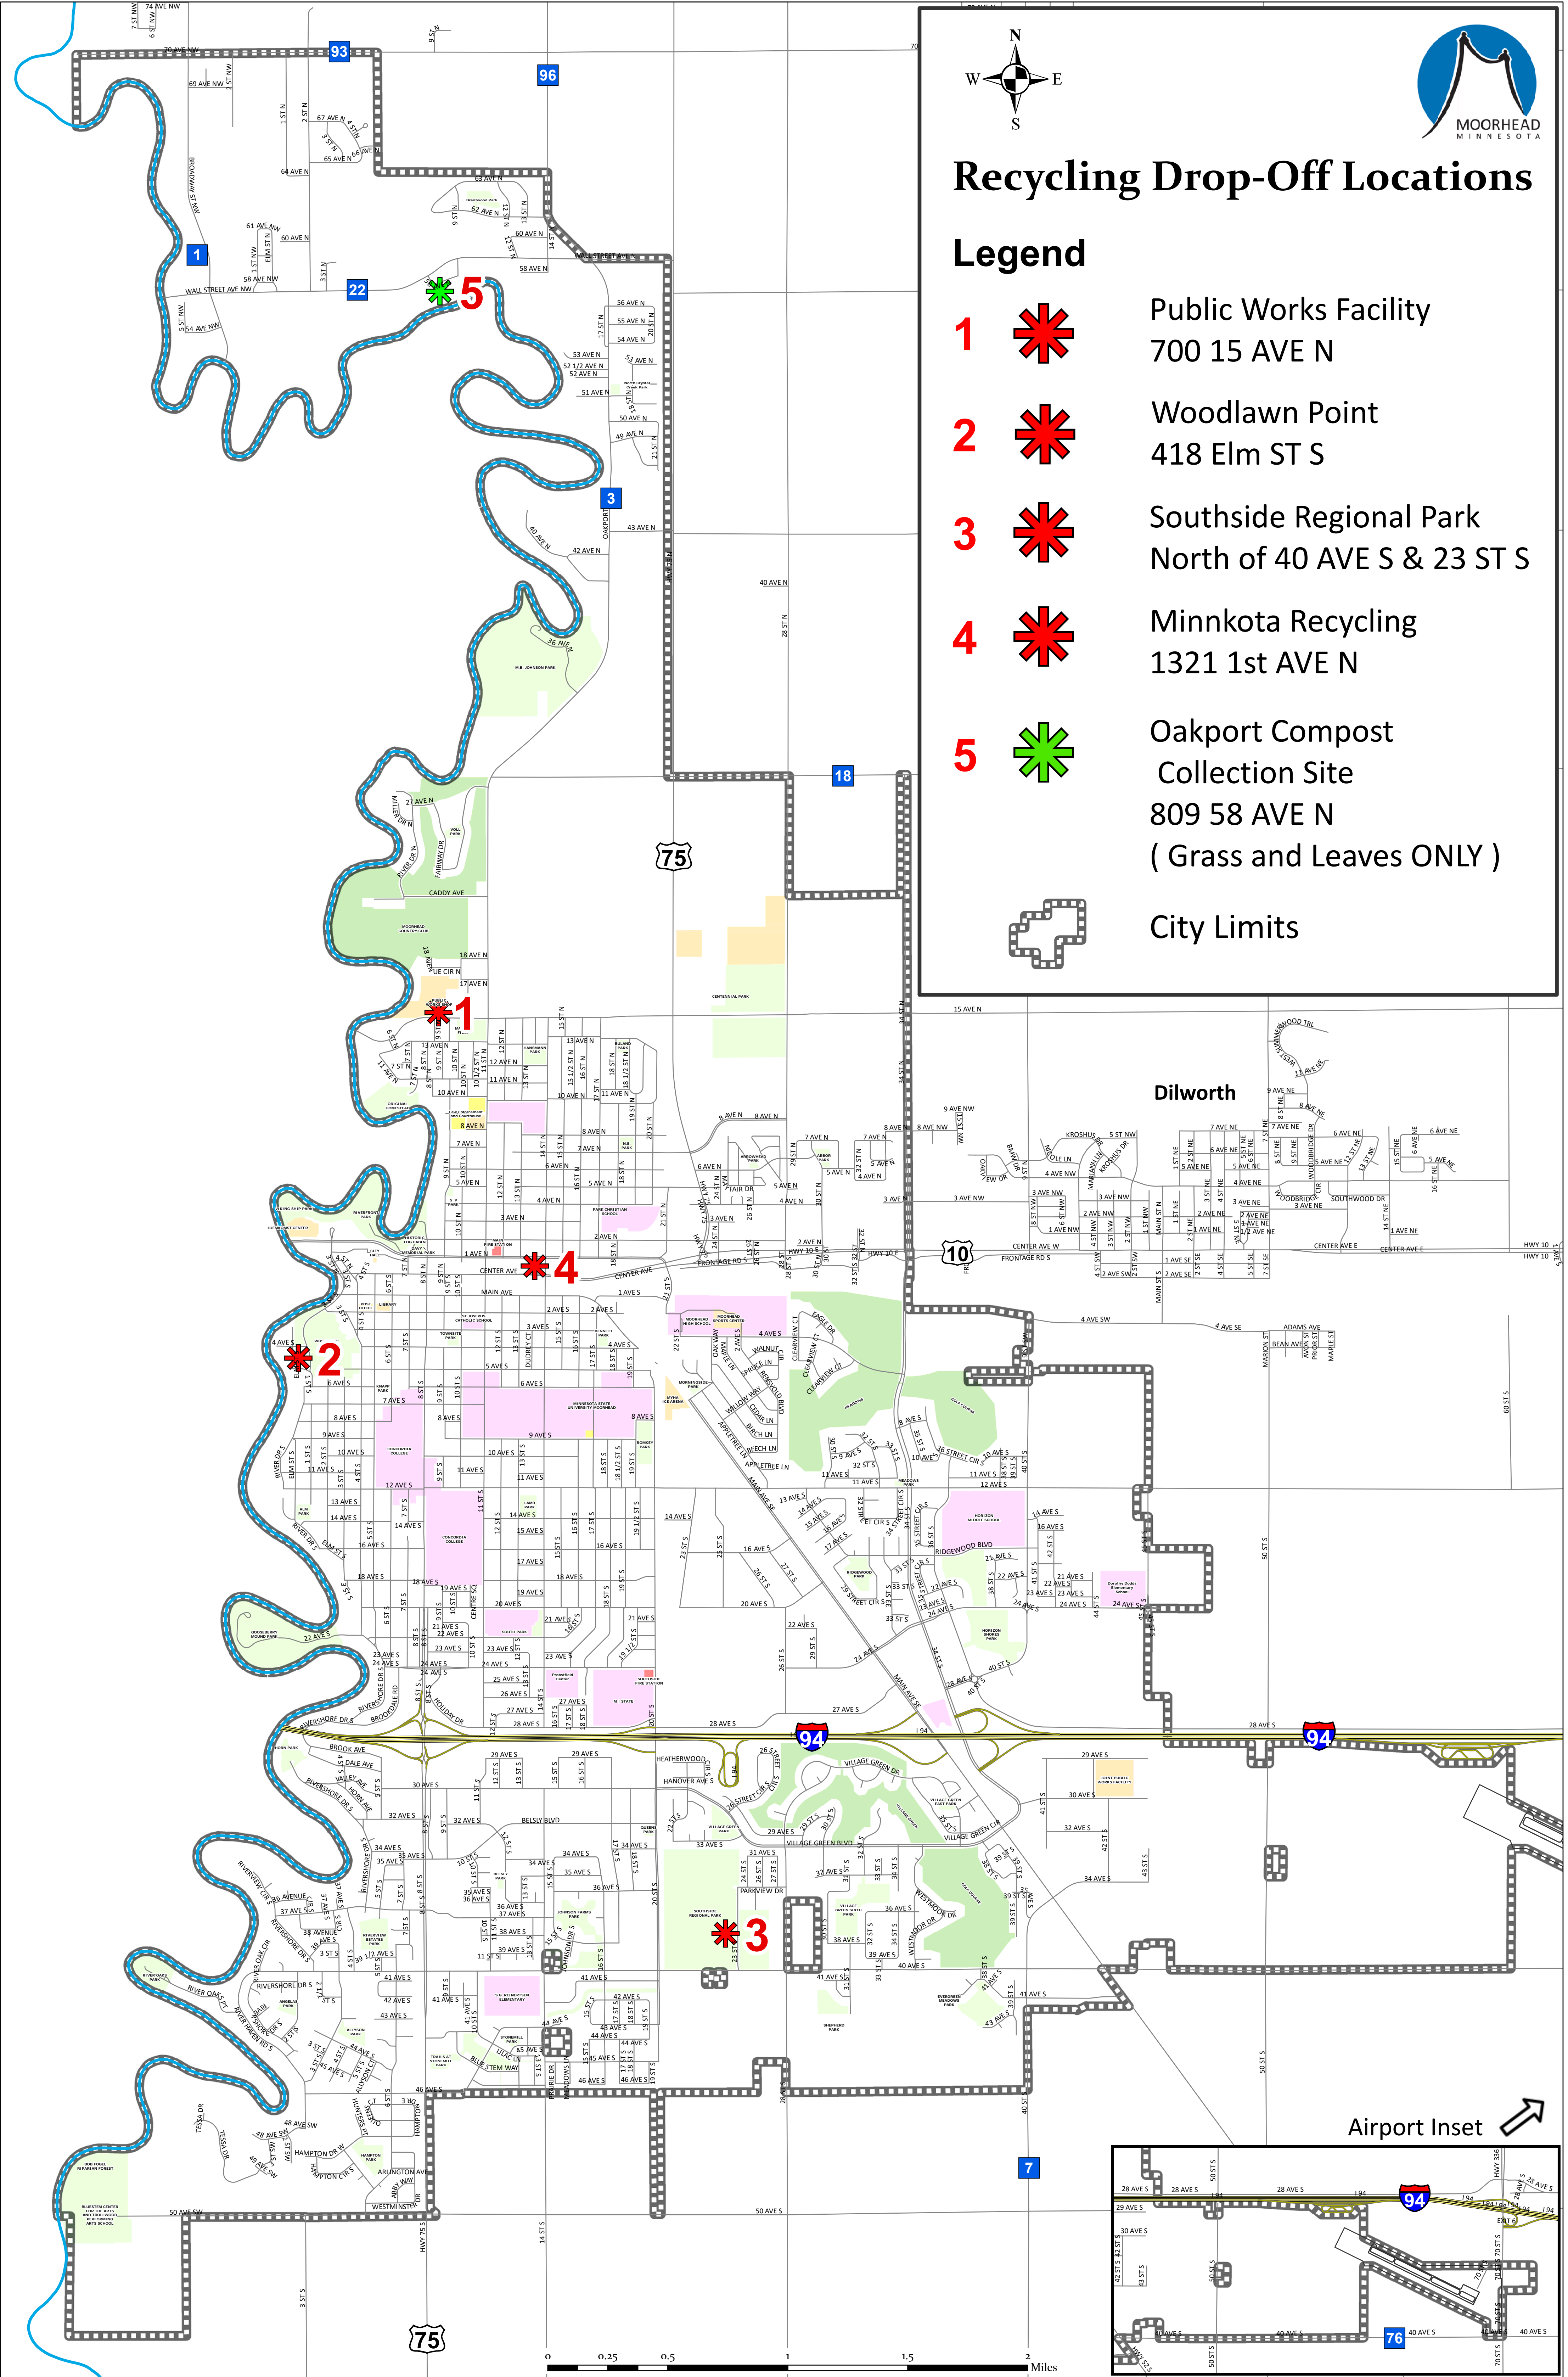

Recycling Drop-Off Locations

Legend

- 1** * Public Works Facility
700 15 AVE N
- 2** * Woodlawn Point
418 Elm ST S
- 3** * Southside Regional Park
North of 40 AVE S & 23 ST S
- 4** * Minnkota Recycling
1321 1st AVE N
- 5** * Oakport Compost
Collection Site
809 58 AVE N
(Grass and Leaves ONLY)
-  City Limits

Airport Inset 

0 0.25 0.5 1 1.5 2 Miles