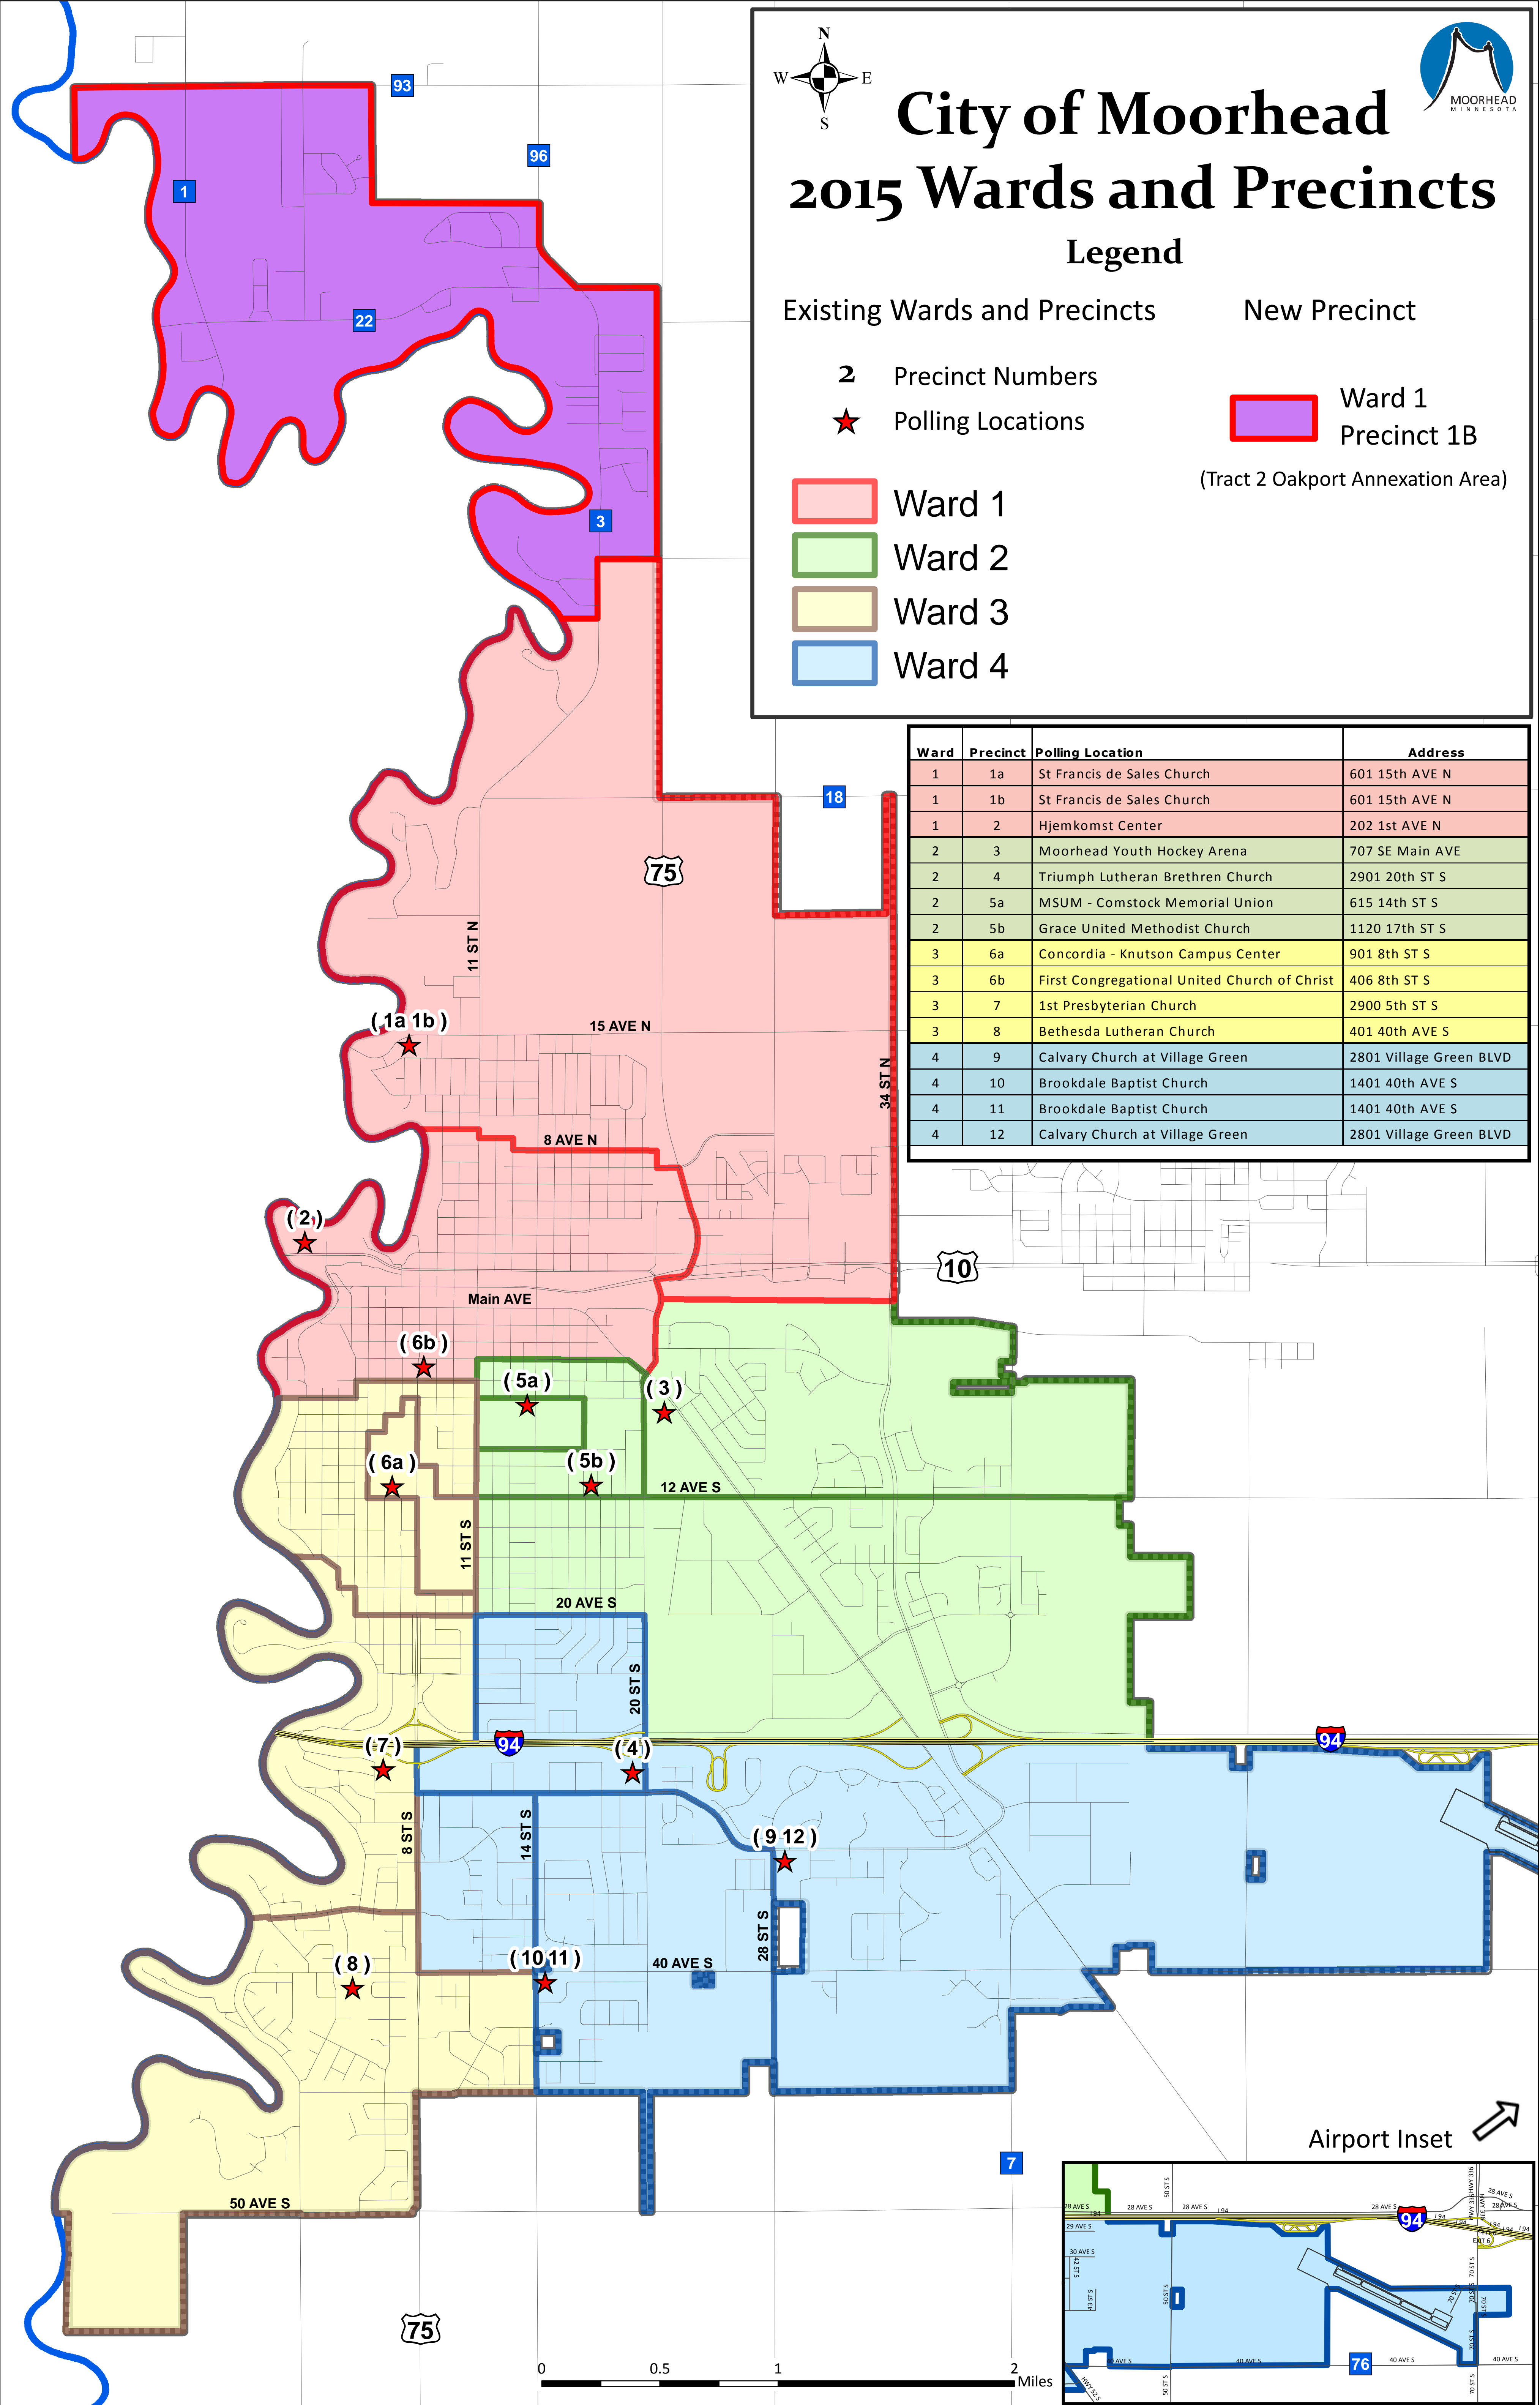

City of Moorhead 2015 Wards and Precincts

Legend

Existing Wards and Precincts

New Precinct

2 Precinct Numbers

★ Polling Locations

Ward 1
Precinct 1B

(Tract 2 Oakport Annexation Area)

Ward 1

Ward 2

Ward 3

Ward 4

Ward	Precinct	Polling Location	Address
1	1a	St Francis de Sales Church	601 15th AVE N
1	1b	St Francis de Sales Church	601 15th AVE N
1	2	Hjemkomst Center	202 1st AVE N
2	3	Moorhead Youth Hockey Arena	707 SE Main AVE
2	4	Triumph Lutheran Brethren Church	2901 20th ST S
2	5a	MSUM - Comstock Memorial Union	615 14th ST S
2	5b	Grace United Methodist Church	1120 17th ST S
3	6a	Concordia - Knutson Campus Center	901 8th ST S
3	6b	First Congregational United Church of Christ	406 8th ST S
3	7	1st Presbyterian Church	2900 5th ST S
3	8	Bethesda Lutheran Church	401 40th AVE S
4	9	Calvary Church at Village Green	2801 Village Green BLVD
4	10	Brookdale Baptist Church	1401 40th AVE S
4	11	Brookdale Baptist Church	1401 40th AVE S
4	12	Calvary Church at Village Green	2801 Village Green BLVD

Airport Inset