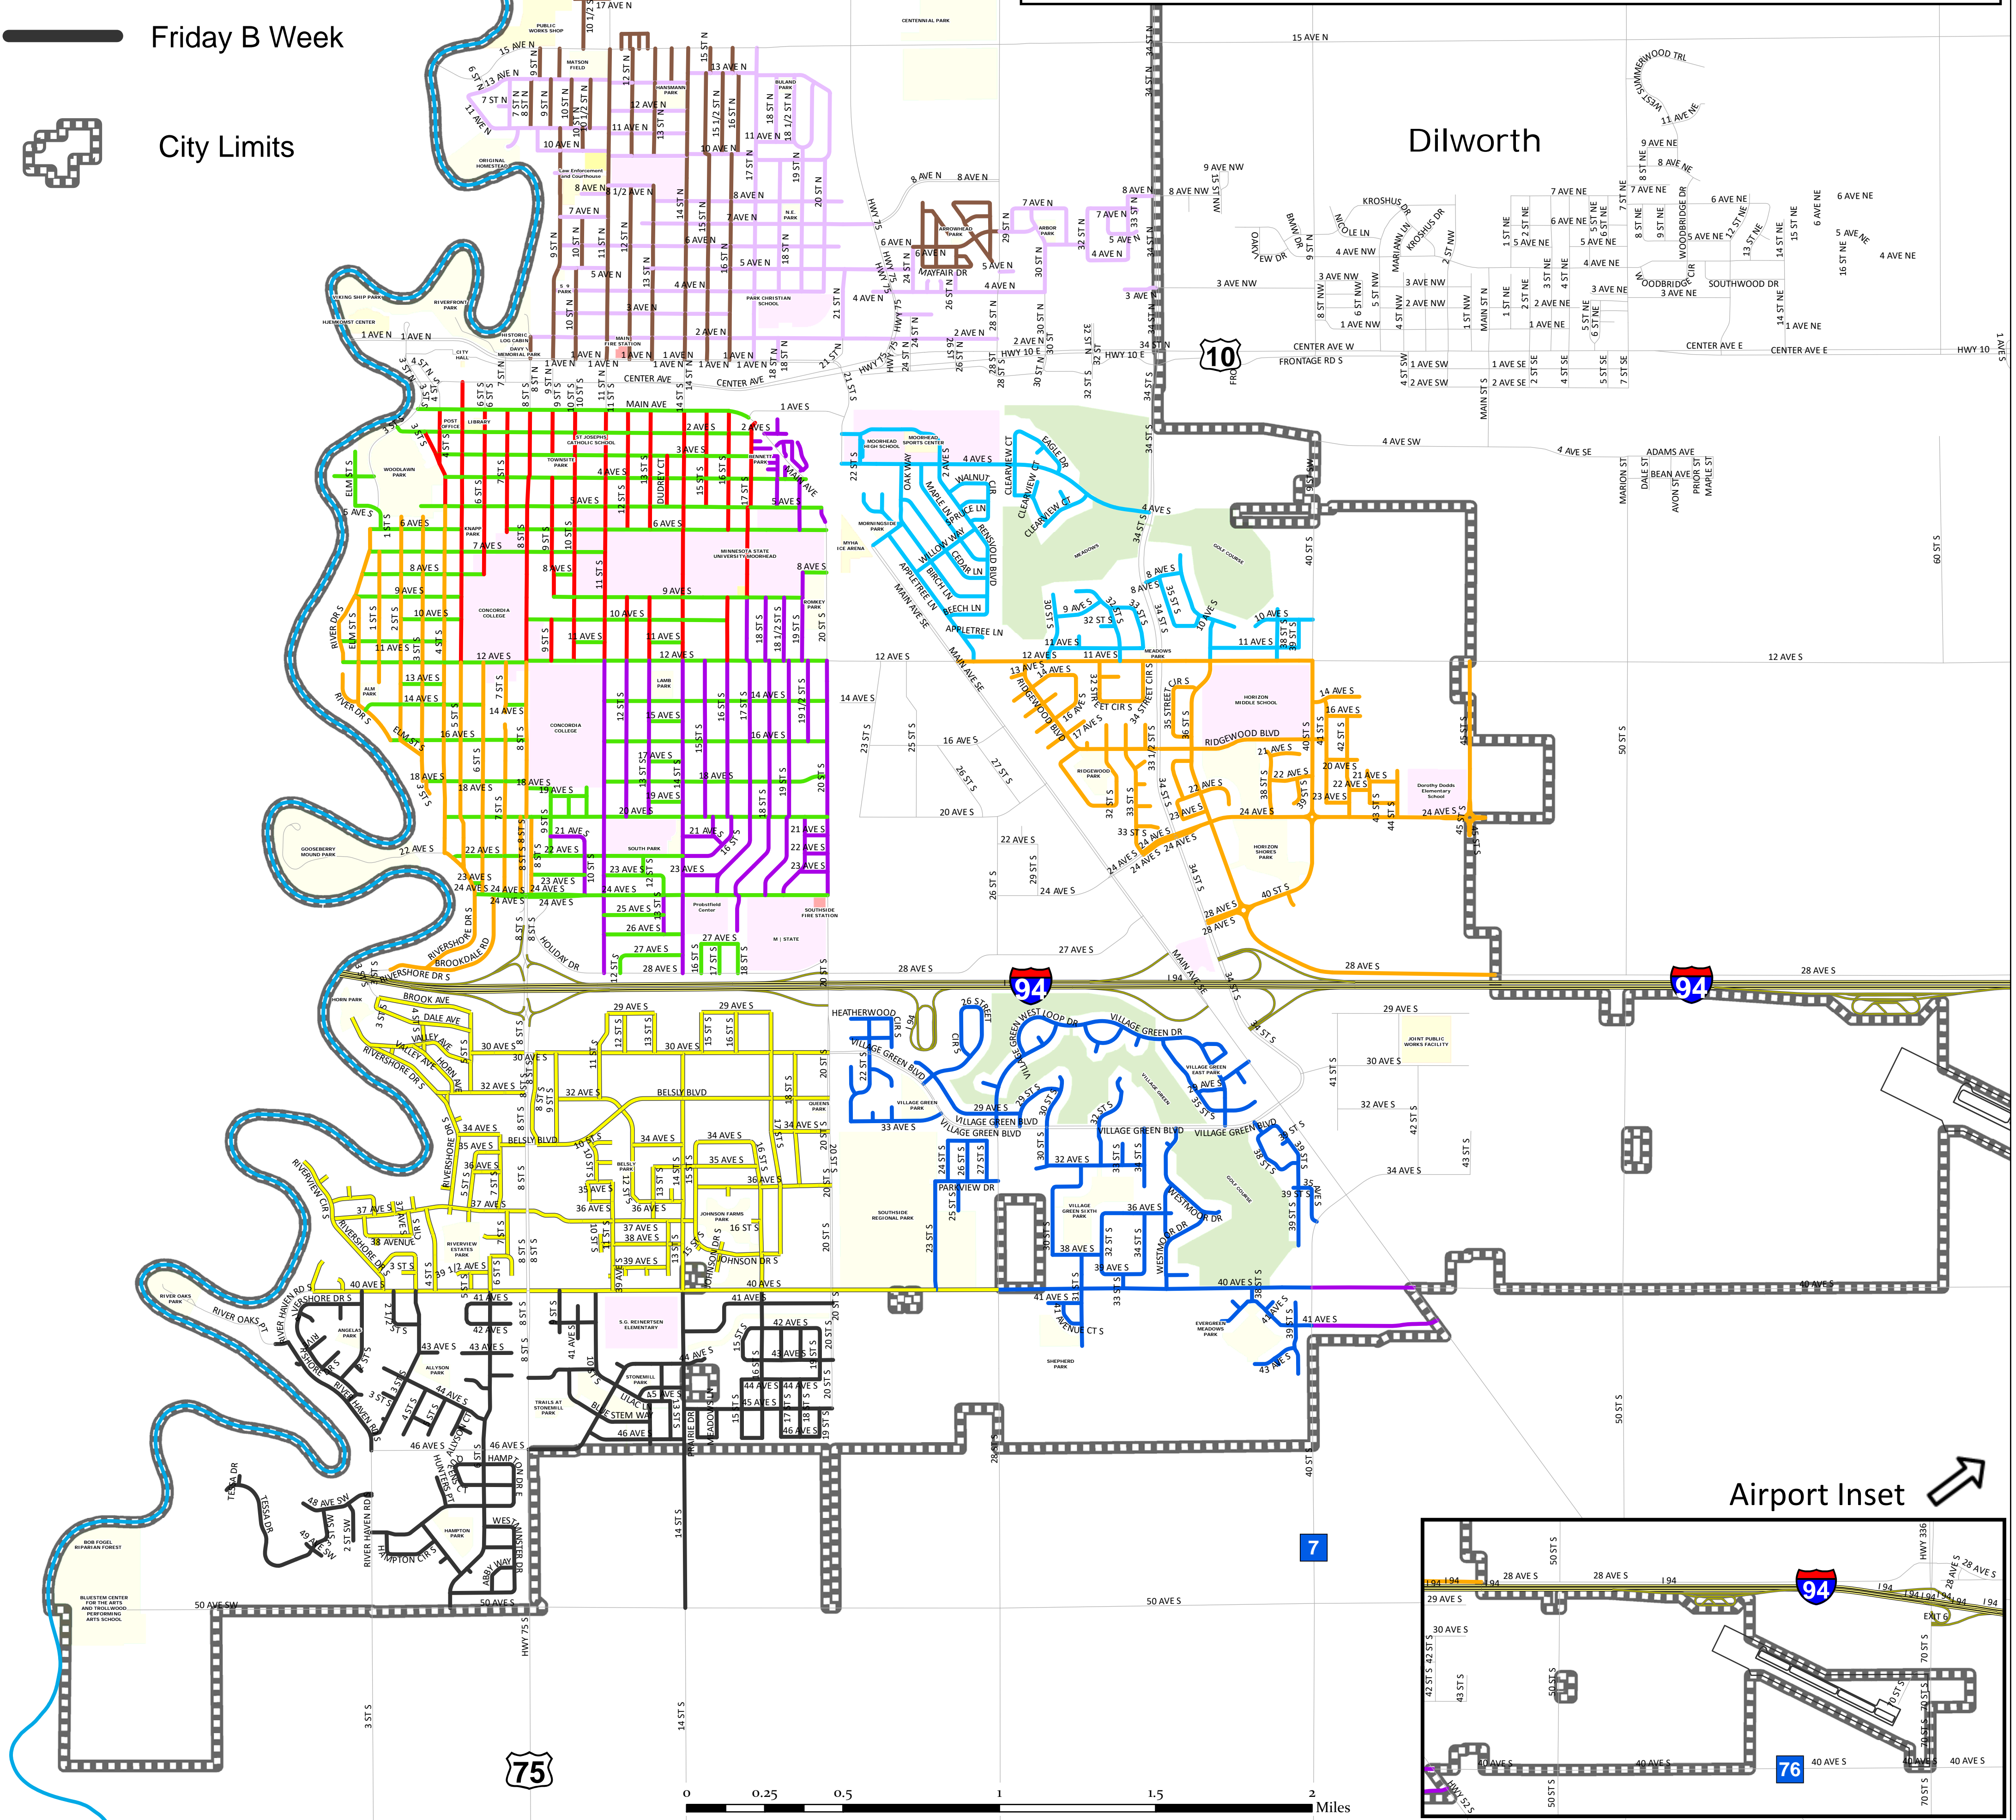

Dilworth

Airport Inset

7

76

Miles