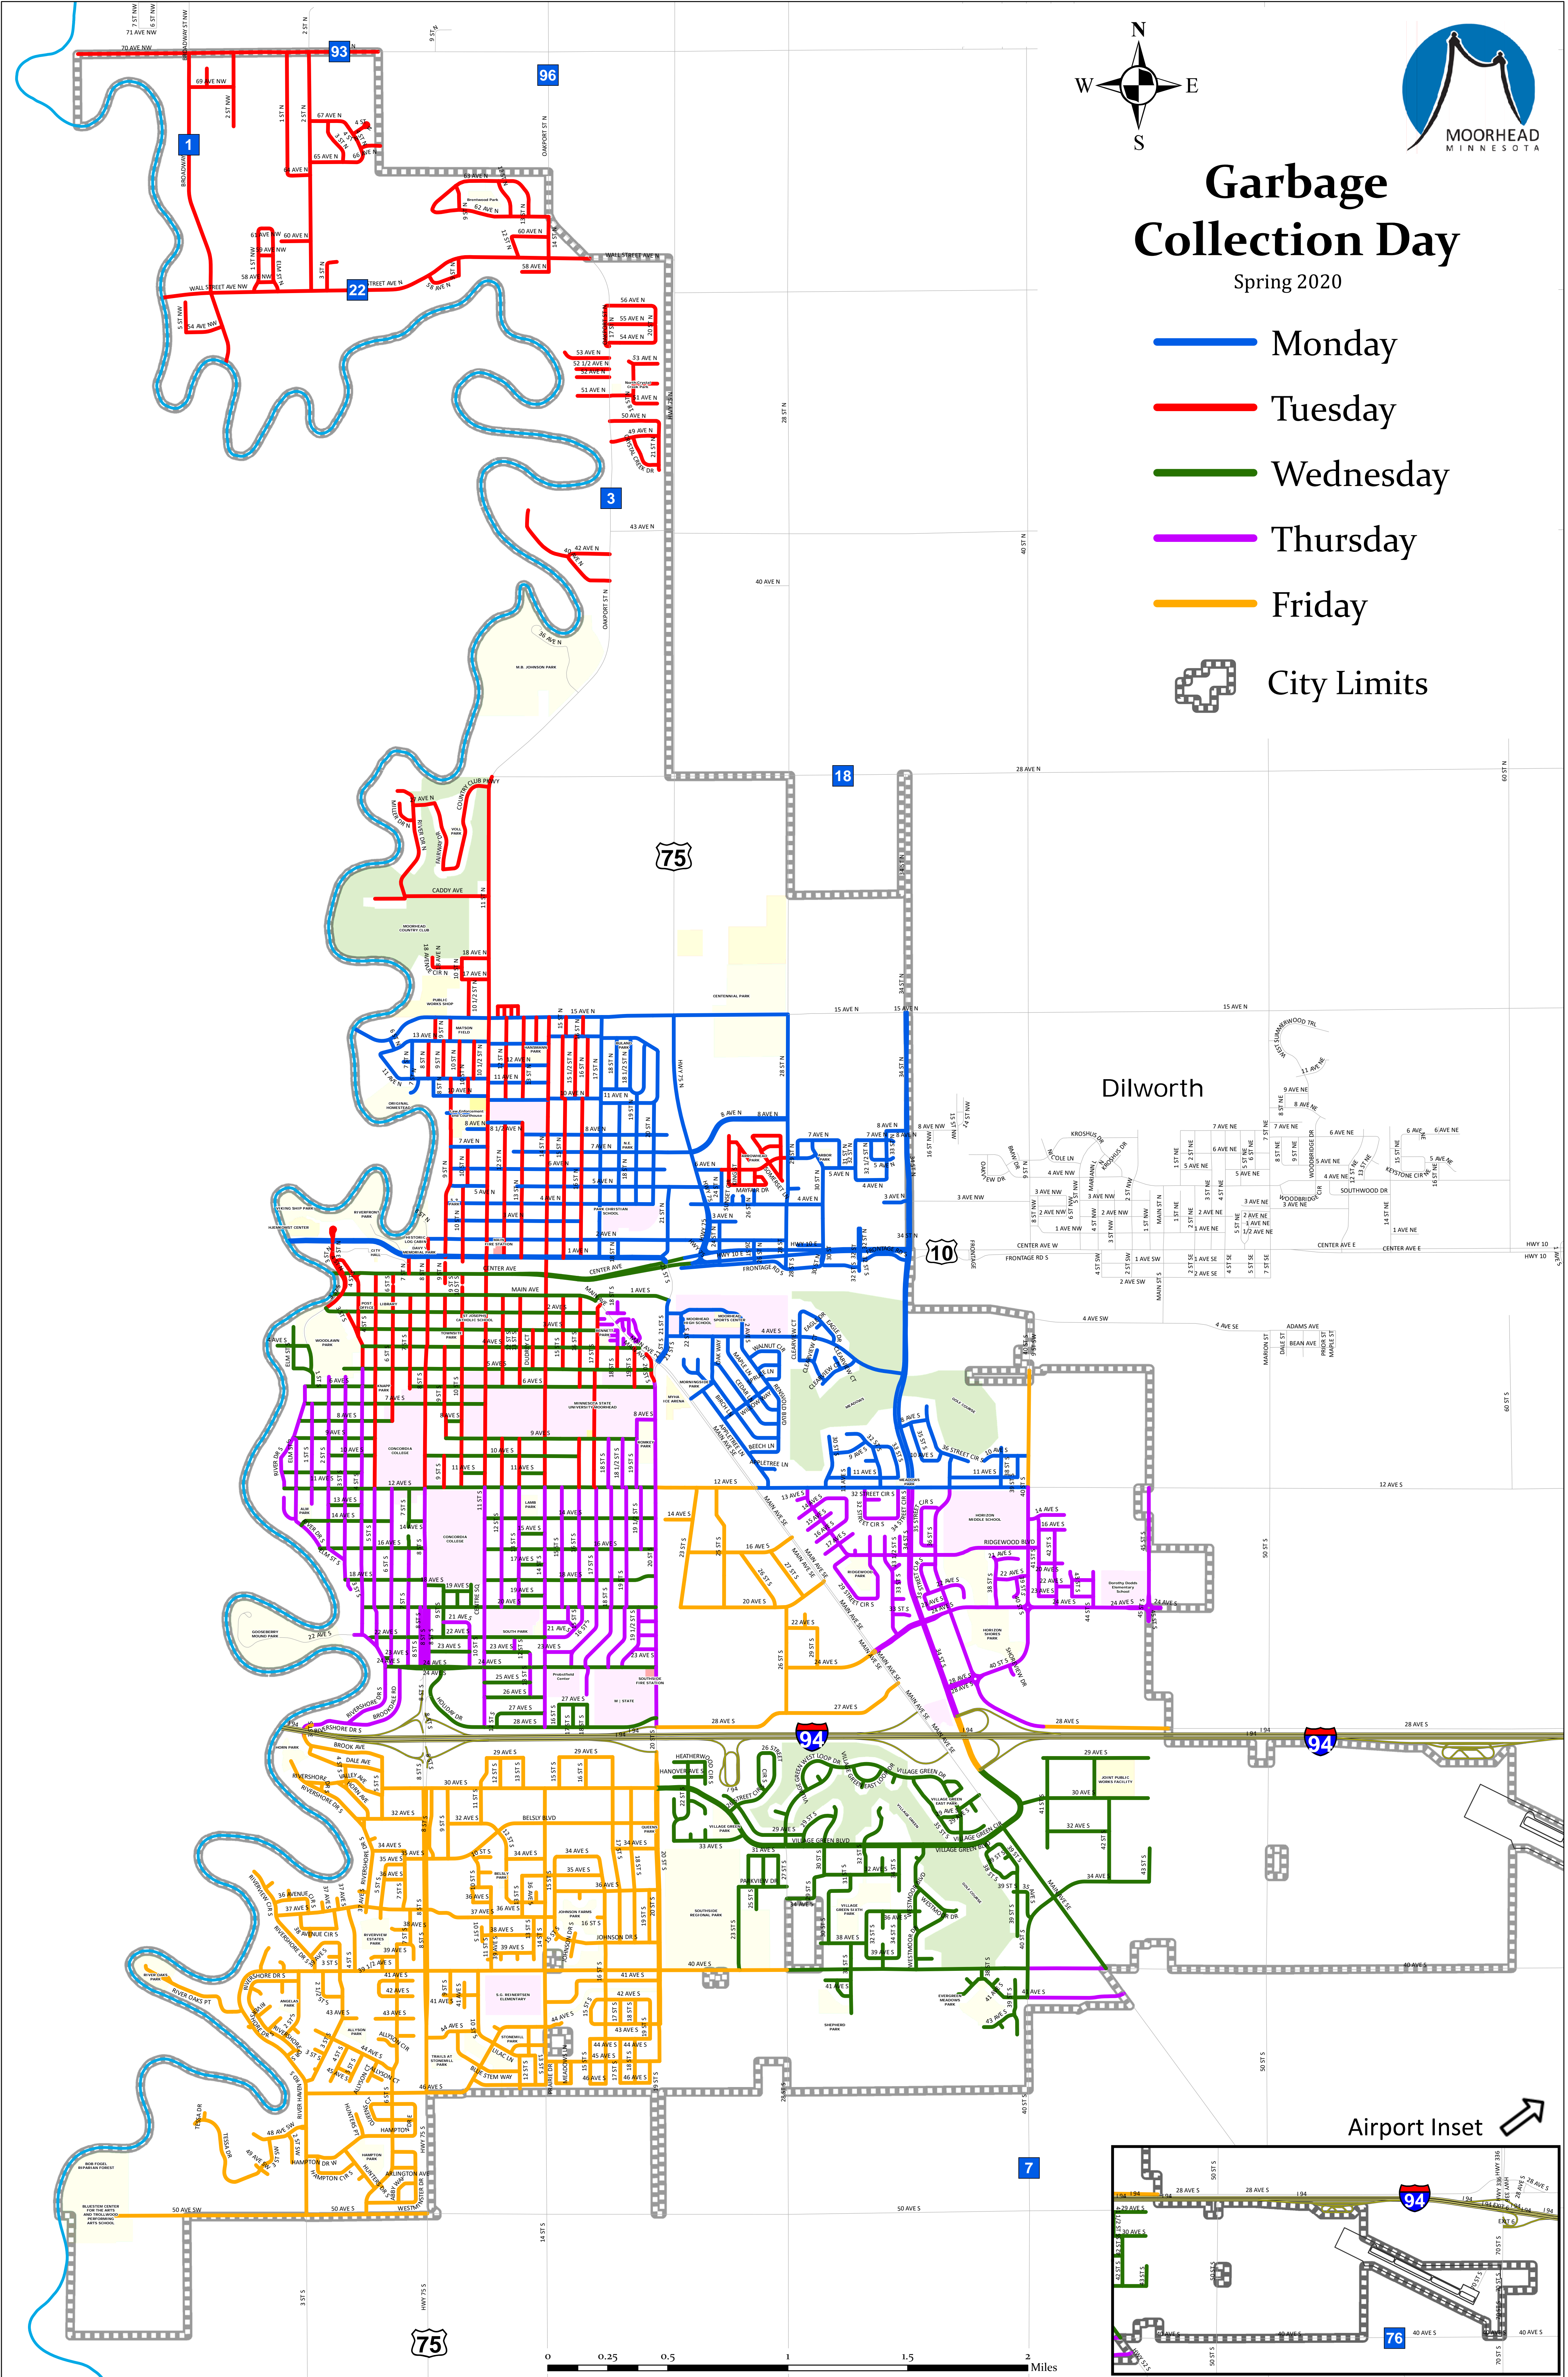

Garbage Collection Day

Spring 2020

- Monday
- Tuesday
- Wednesday
- Thursday
- Friday
- City Limits

Dilworth

Airport Inset